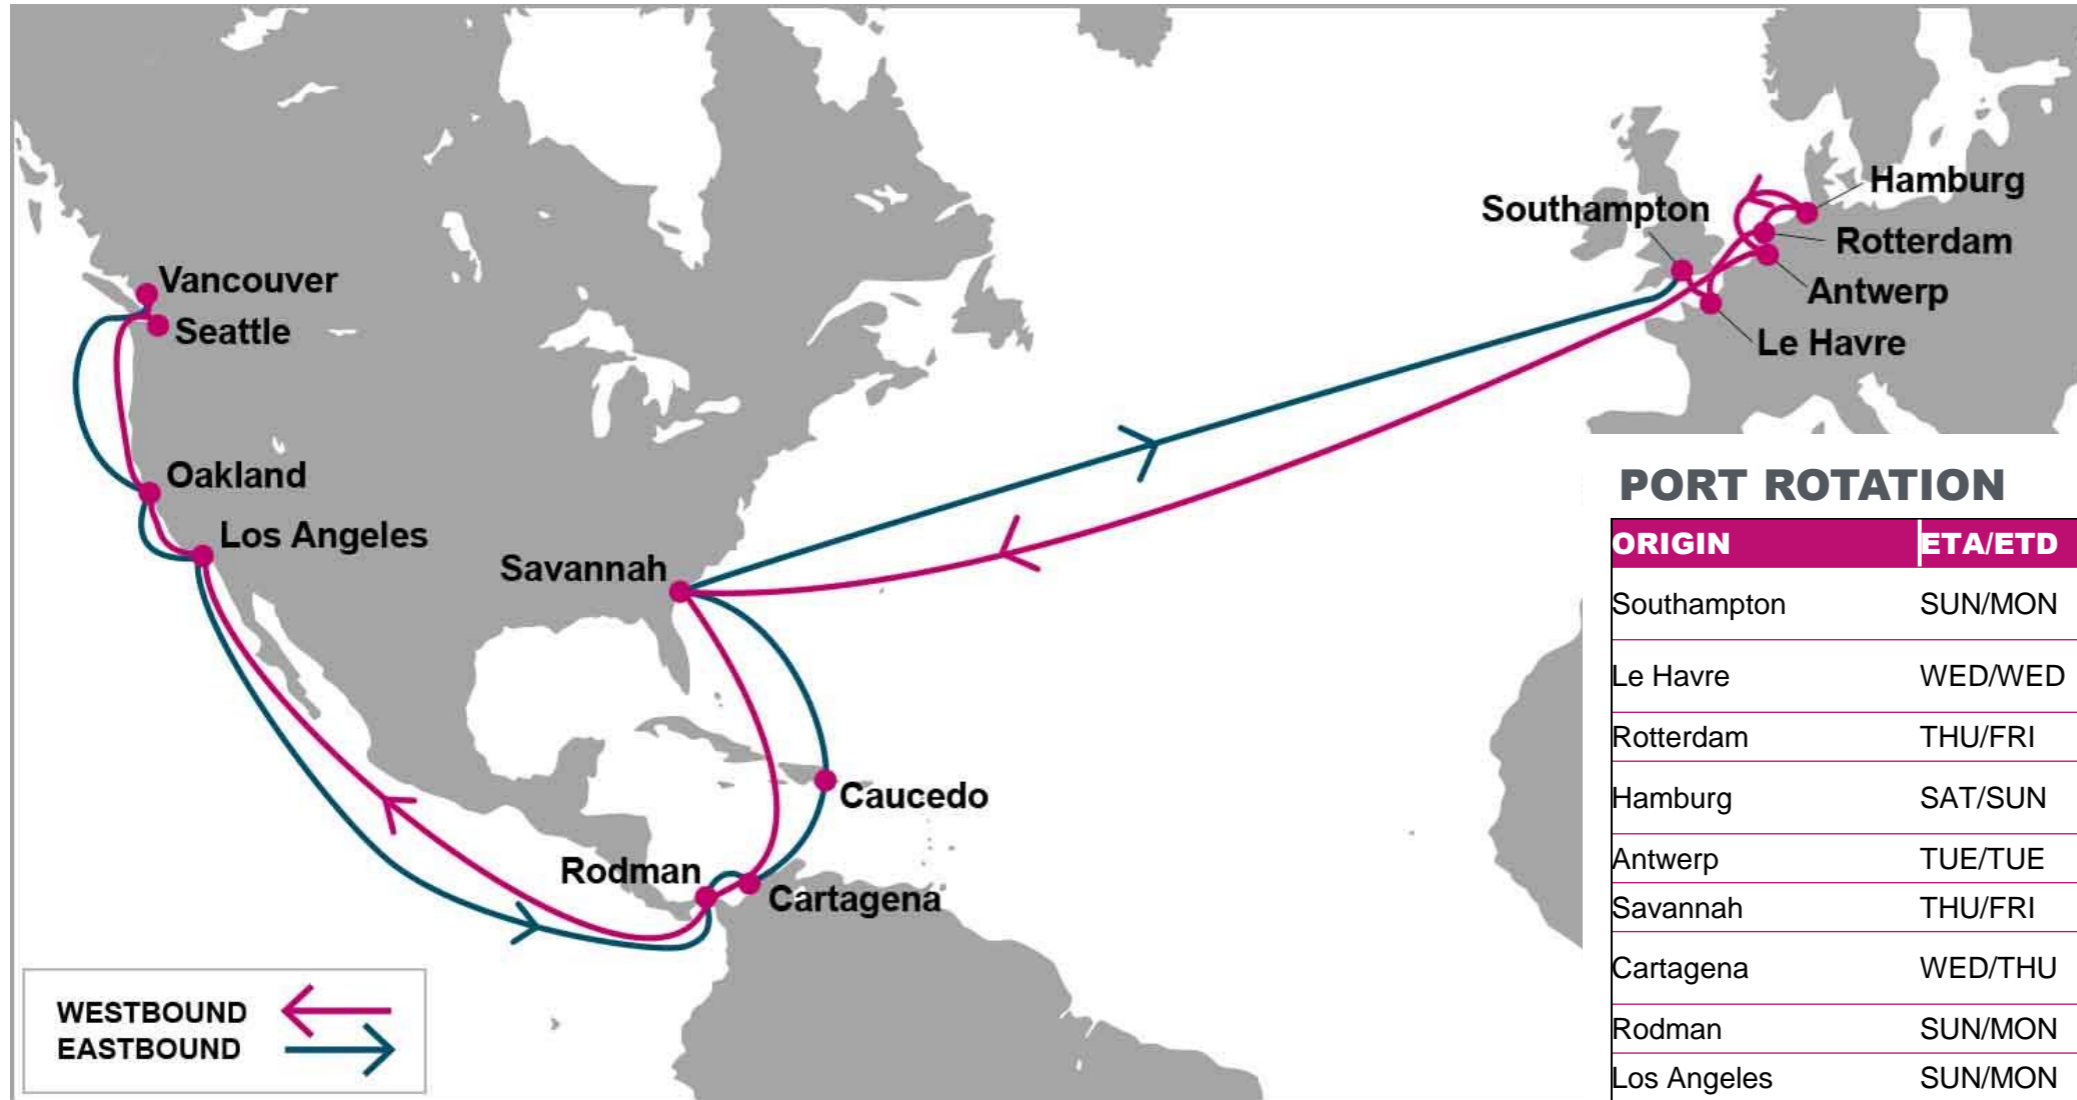

For more information, please click [here](#)

PORT ROTATION

(Terminals are subject to change)

ORIGIN	ETA/ETD	TERMINAL
Southampton	SUN/MON	DP World Southampton Container Terminal (SCT)
Le Havre	WED/WED	North Terminals - Quais de l'Atlantique (CNMP)
Rotterdam	THU/FRI	ECT Delta Terminal
Hamburg	SAT/SUN	Container Terminal Altenwerder (CTA)
Antwerp	TUE/TUE	PSA Europe Terminal
Savannah	THU/FRI	Garden City Terminal
Cartagena	WED/THU	Terminal De Contenedores De Cartagena (Contecar)
Rodman	SUN/MON	PSA Panama International Terminal
Los Angeles	SUN/MON	Yusen Terminal International (YTI)
Oakland	TUE/WED	Oakland International container Terminal (OICT)
Seattle	SAT/SUN	SSA Seattle T-18
Vancouver	MON/TUE	DP World Fraser Surrey
Oakland	THU/THU	Oakland International container Terminal (OICT)
Los Angeles	FRI/SAT	Yusen Terminal International (YTI)
Rodman	SAT/SAT	PSA Panama International Terminal
Cartagena	TUE/TUE	Terminal De Contenedores De Cartagena (Contecar)
Caucedo	THU/FRI	DP World Caucedo
Savannah	TUE/WED	Garden City Terminal
Southampton	SUN/MON	DP World Southampton Container Terminal (SCT)

Turnaround days: 77

W/B	SAV	CTG	ROD	LAX	OAK	SEA	VAN	E/B	ROD	CTG	CAU	SAV	SOU	LEH	RTM	HAM	ANR
SOU	17	23	27	34	36	40	42	SEA	12	15	17	21	35	38	39	41	44
LEH	15	21	25	32	34	38	40	VAN	10	13	15	19	33	36	37	39	42
RTM	13	19	23	30	32	36	38	OAK	8	11	13	17	31	34	35	37	40
HAM	11	17	21	28	30	34	36	LGB	7	10	12	16	29	32	33	35	38
ANR	9	15	19	26	28	32	34	ROD		3	5	9	22	25	26	28	31
								CTG			2	6	19	22	23	25	28
								CAU				4	17	19	20	22	25
								SAV					12	14	15	17	20

KEY TRANSIT TABLE - UNLOCODE PORT NAME & COUNTRY NAME

SOU: Southampton, UK | **RTM:** Rotterdam, Netherland | **HAM:** Hamburg, Germany | **ANR:** Antwerp, Belgium | **LEH:** Le Havre, France | **SEA:** Seattle, USA | **VAN:** Vancouver, Canada | **OAK:** Oakland, USA | **LAX:** Los Angeles, USA | **LGB:** Long Beach, USA | **ROD:** Rodman, Panama | **CTG:** Cartagena, Colombia | **CAU:** Caucedo, Dominican Republic | **SAV:** Savannah, USA

NOTE: Transit times and port rotation are as of now and subject to change