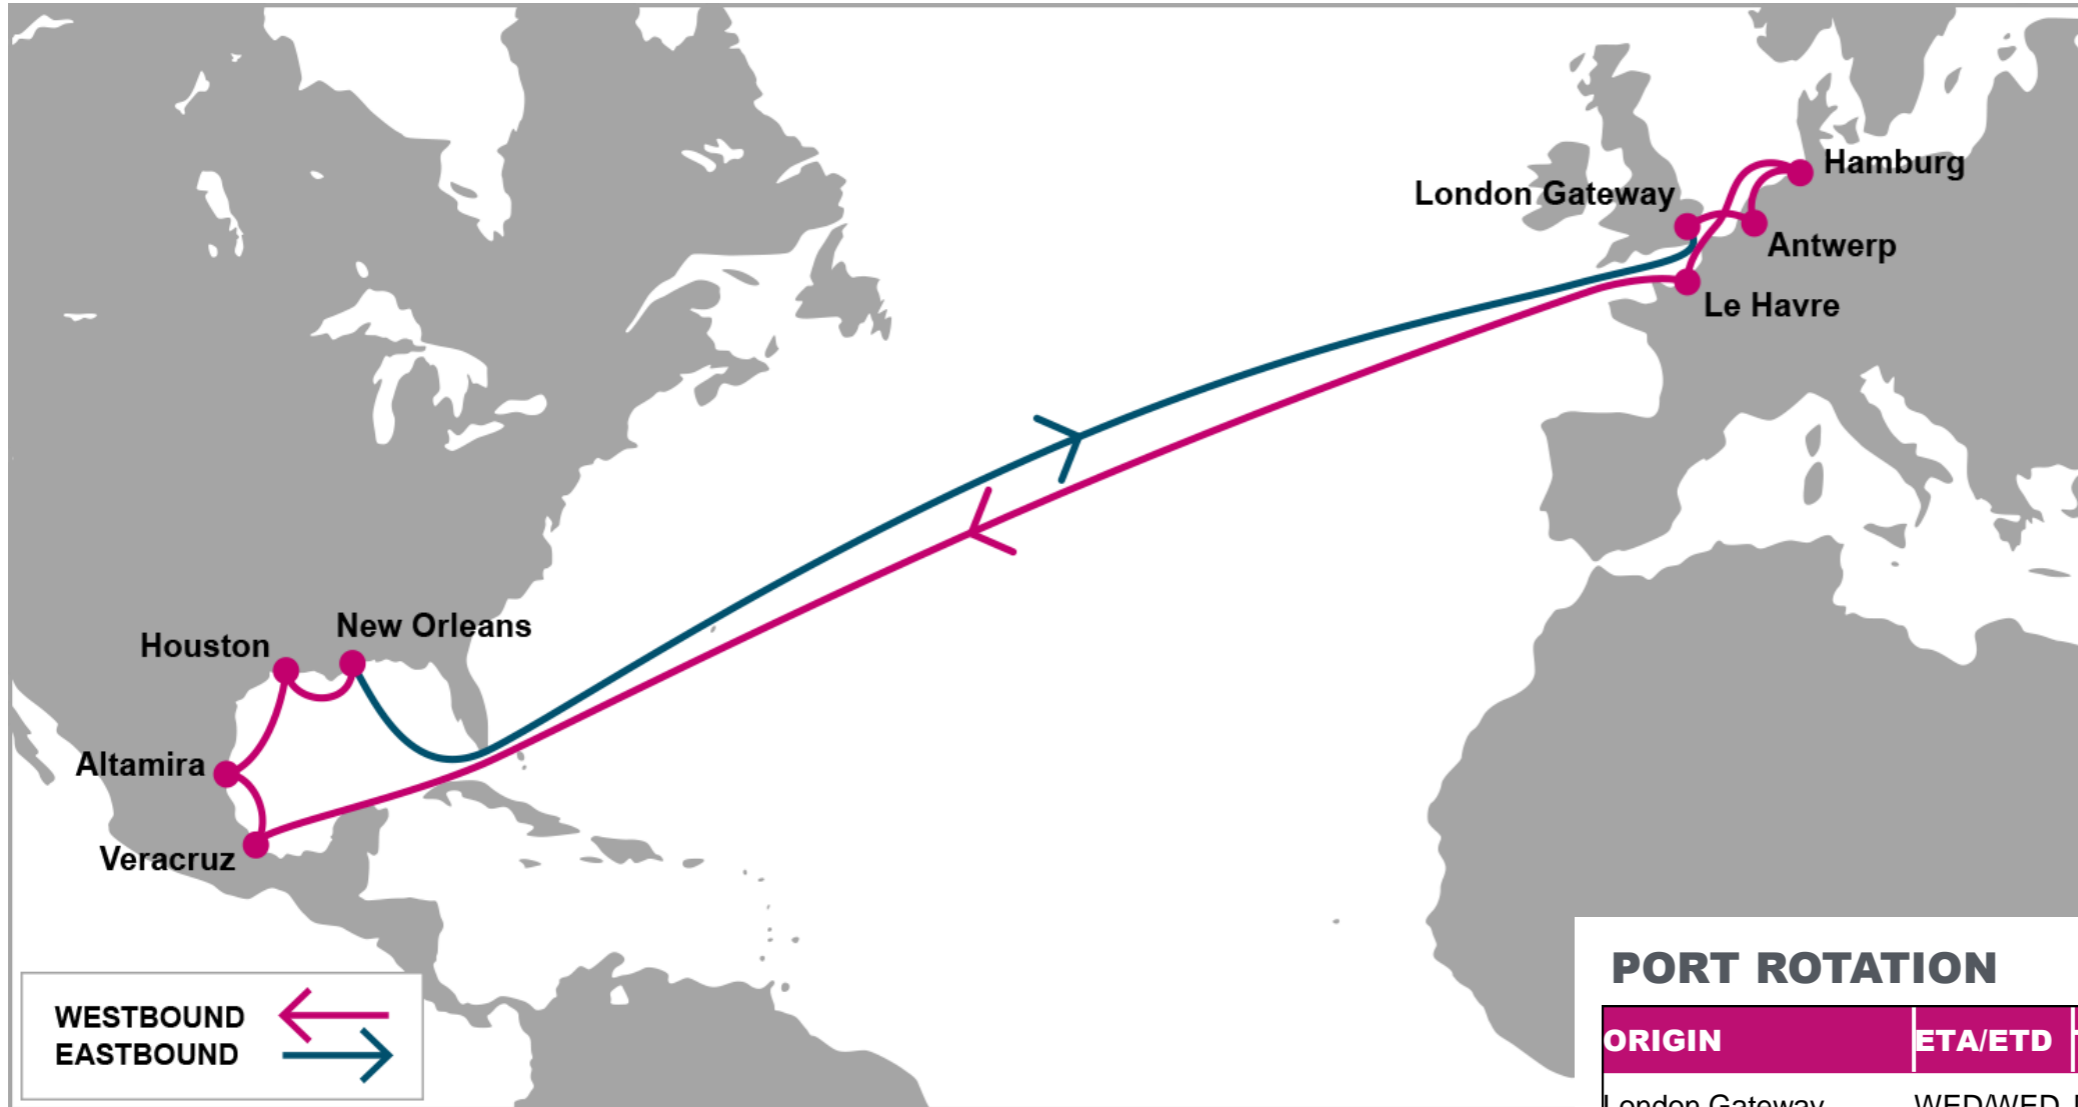

For more information, please click [here](#)

PORT ROTATION

(Terminals are subject to change)

ORIGIN	ETA/ETD	TERMINAL
London Gateway	WED/WED	DP World London Gateway Port
Antwerp	FRI/SAT	PSA Europe Terminal
Hamburg	MON/TUE	Container Terminal Altenwerder (CTA)
Le Havre	WED/THU	North Terminals - Quais de l'Atlantique (CNMP)
Veracruz	THU/FRI	Internaconal de Contenedores Asociados de Veracruz
Altamira	SAT/SUN	Infraestructura Portuaria Mexicana (IPM)
Houston	WED/THU	Barbours Cut Terminal (BCT)
New Orleans	SAT/SUN	Ports America
London Gateway	WED/WED	DP World London Gateway Port
Turnaround days: 42		

W/B	VER	ATM	HOU	MSY	E/B	LGP	ANR	HAM	LEH
LGP	22	24	28	31	VER	19	21	24	26
ANR	19	21	25	28	ATM	24	26	29	31
HAM	16	18	22	25	HOU	20	22	25	27
LEH	14	16	20	23	MSY	17	19	22	24

KEY TRANSIT TABLE - UNLOCODE PORT NAME & COUNTRY NAME

LGP: London Gateway, UK | ANR: Antwerp, Belgium | HAM: Hamburg, Germany | TUX: Tuxpan, Mexico | VER: Veracruz, Mexico | ATM: Altamira, Mexico | HOU: Houston, USA | MSY: New Orleans, USA

NOTE: Transit times and port rotation are as of now and subject to change