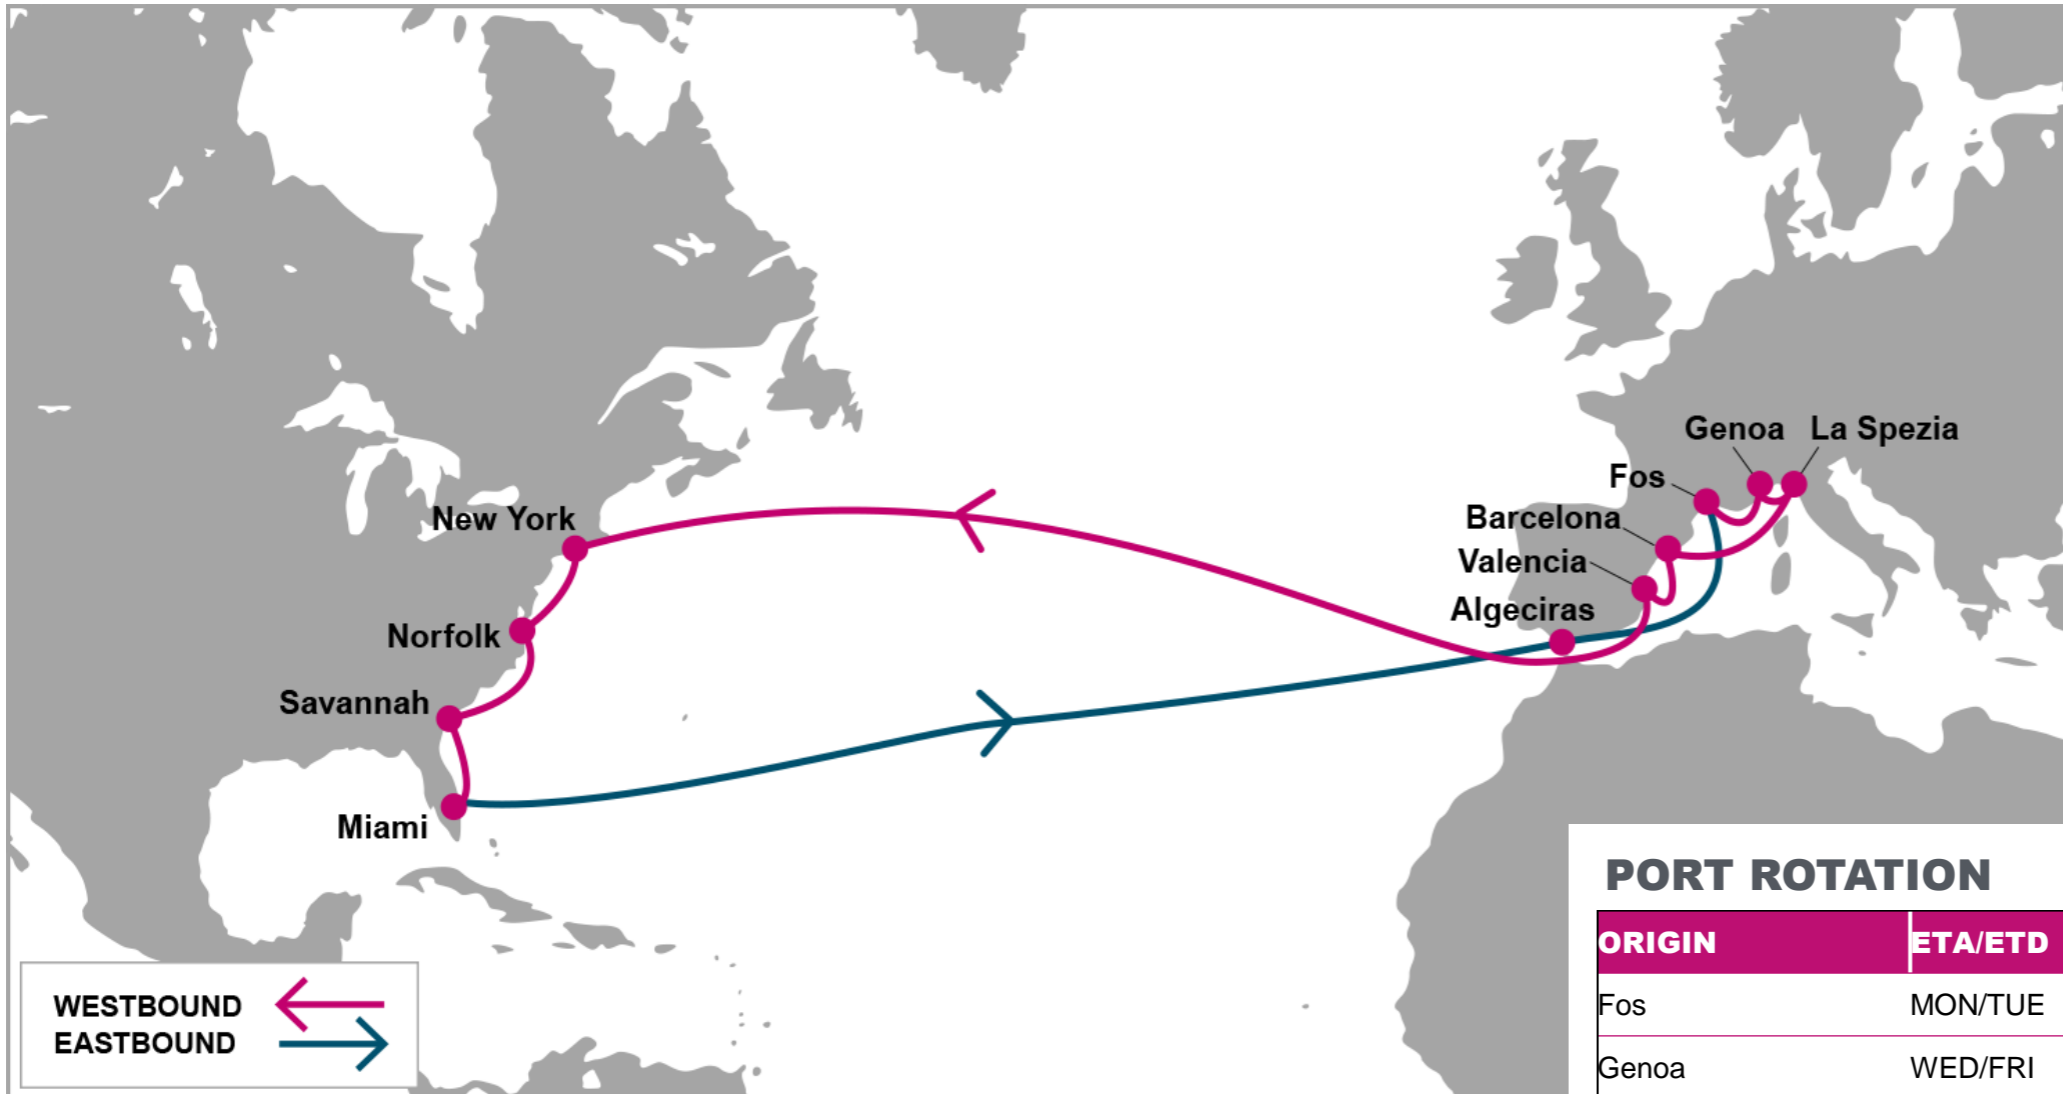

For more information, please click [here](#)

PORT ROTATION

(Terminals are subject to change)

ORIGIN	ETA/ETD	TERMINAL
Fos	MON/TUE	Eurofos
Genoa	WED/FRI	PSA Genoa (former VTE)
La Spezia	SAT/SUN	La Spezia Container Terminal (LSCT)
Barcelona	TUE/WED	APM Terminals Barcelona
Valencia	WED/THU	Noatum Container Terminal
New York	SUN/TUE	Maher Terminals
Norfolk	WED/THU	Norfolk International Terminal (NIT)
Savannah	SAT/SUN	Garden City Terminal
Miami	MON/TUE	South Florida Container Terminal (SFCT)
Algeciras	FRI/SAT	Total Terminal International (TTI)
Fos	MON/TUE	Eurofos
Turnaround days: 42		

W/B	NYC	ORF	SAV	MIA	E/B	ALG	FOS	GOA	SPE	BCN	VLC
FOS	19	22	25	27	NYC	18	21	22	25	28	29
GOA	16	19	22	24	ORF	16	19	20	23	26	27
SPE	14	17	20	22	SAV	13	16	17	20	23	24
BCN	11	14	17	19	MIA	11	14	15	18	21	22
VLC	10	13	16	18							

KEY TRANSIT TABLE - UNLOCODE PORT NAME & COUNTRY NAME

FOS: Fos, France | GOA: Genoa, Italy | SPE: La Spezia, Italy | BCN: Barcelona, Spain | VLC: Valencia, Spain | NYC: New York, USA | ORF: Norfolk, USA | SAV: Savannah, USA | MIA: Miami, USA | ALG: Algeciras, Spain

NOTE: Transit times and port rotation are as of now and subject to change