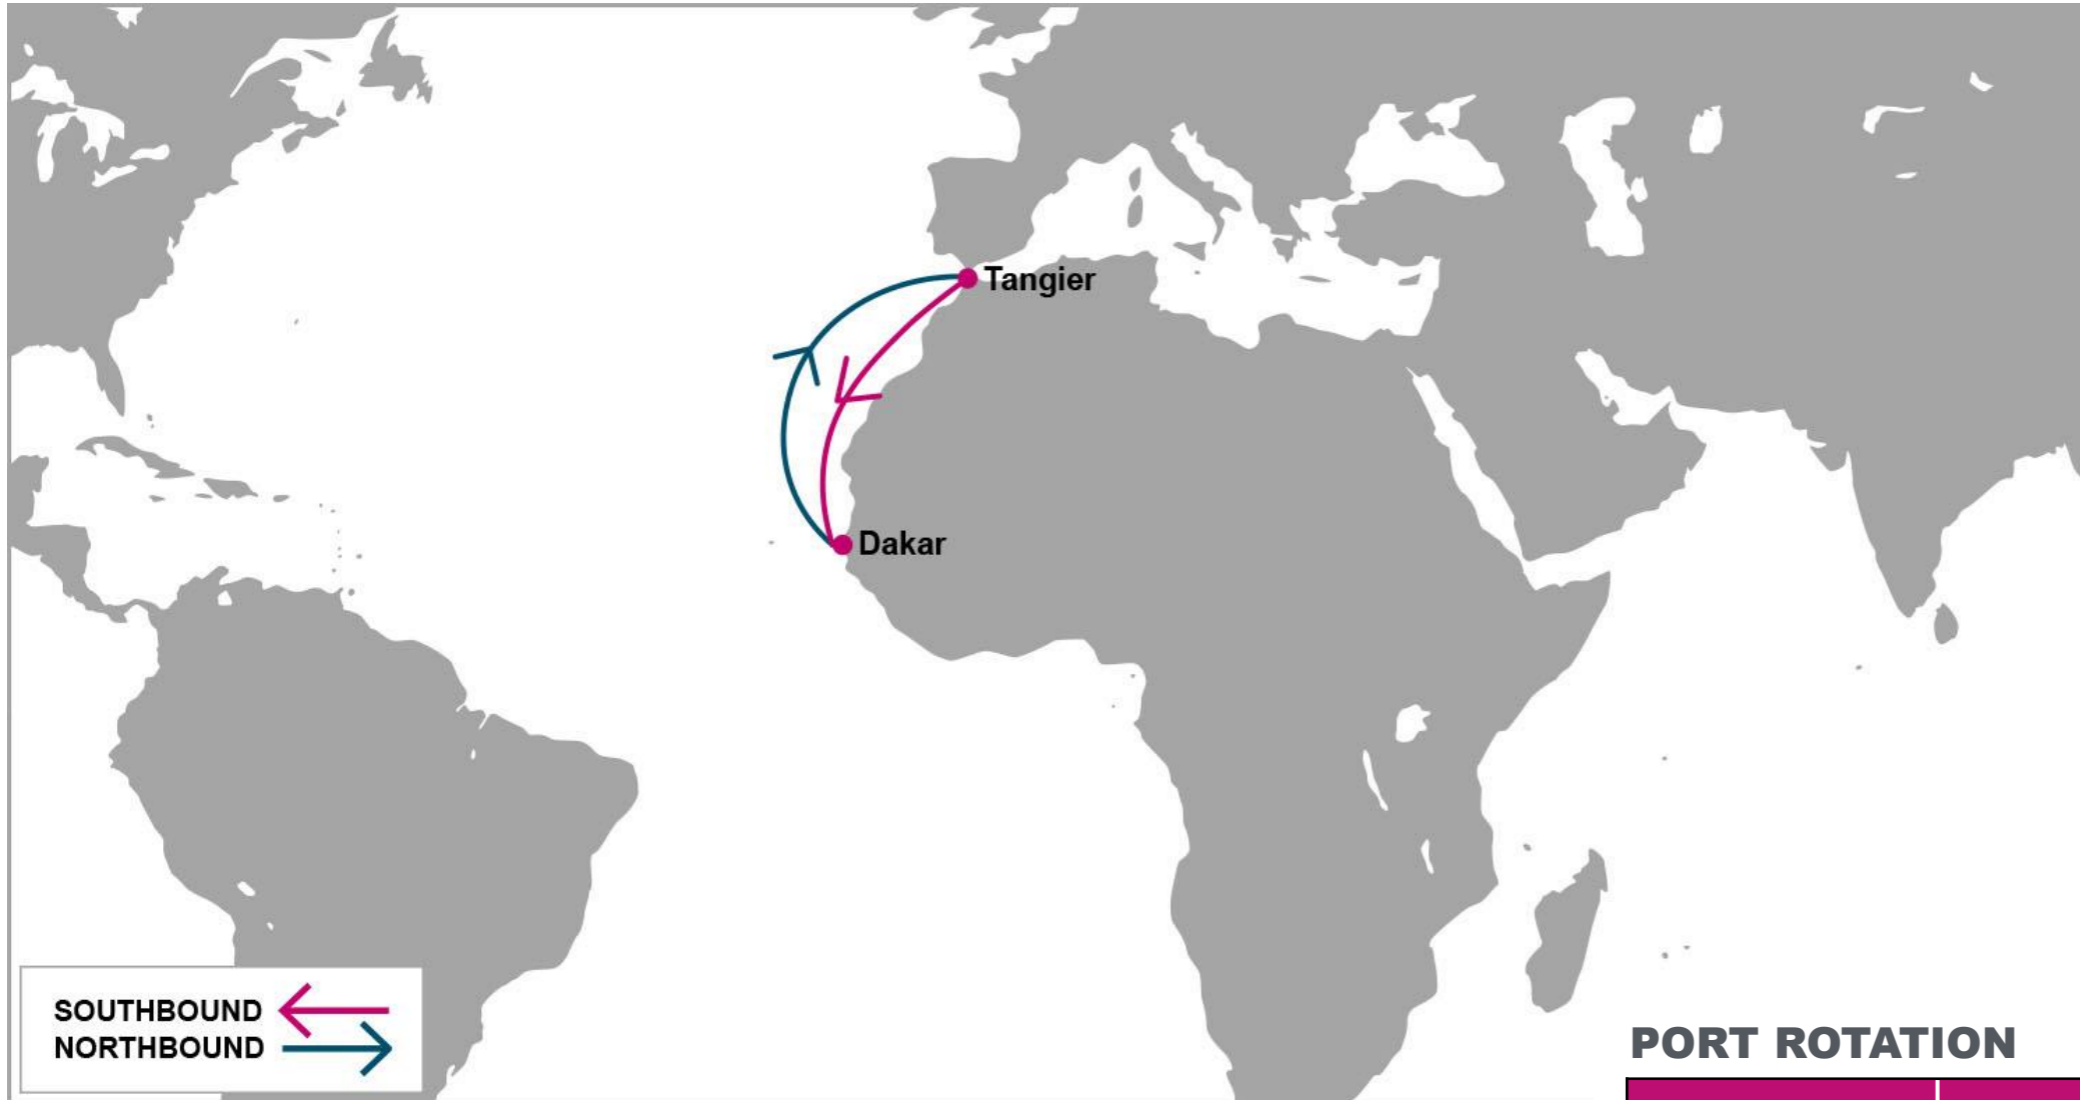

For more information, please click [here](#)

S/B	DKR	N/B	TNG
TNG	7	DKR	6

PORT ROTATION

(Terminals are subject to change)

ORIGIN	ETA/ETD	TERMINAL
Tangier	MON/MON	Eurogate/Tanger Alliance Terminal
Dakar	MON/TUE	DP World Dakar
Tangier	MON/MON	Eurogate/Tanger Alliance Terminal
Turnaround days: 28		

KEY TRANSIT TABLE - UNLOCODE PORT NAME & COUNTRY NAME

TNG: Tangier, Morocco | DKR: Dakar, Senegal

NOTE: Transit times and port rotation are as of now and subject to change