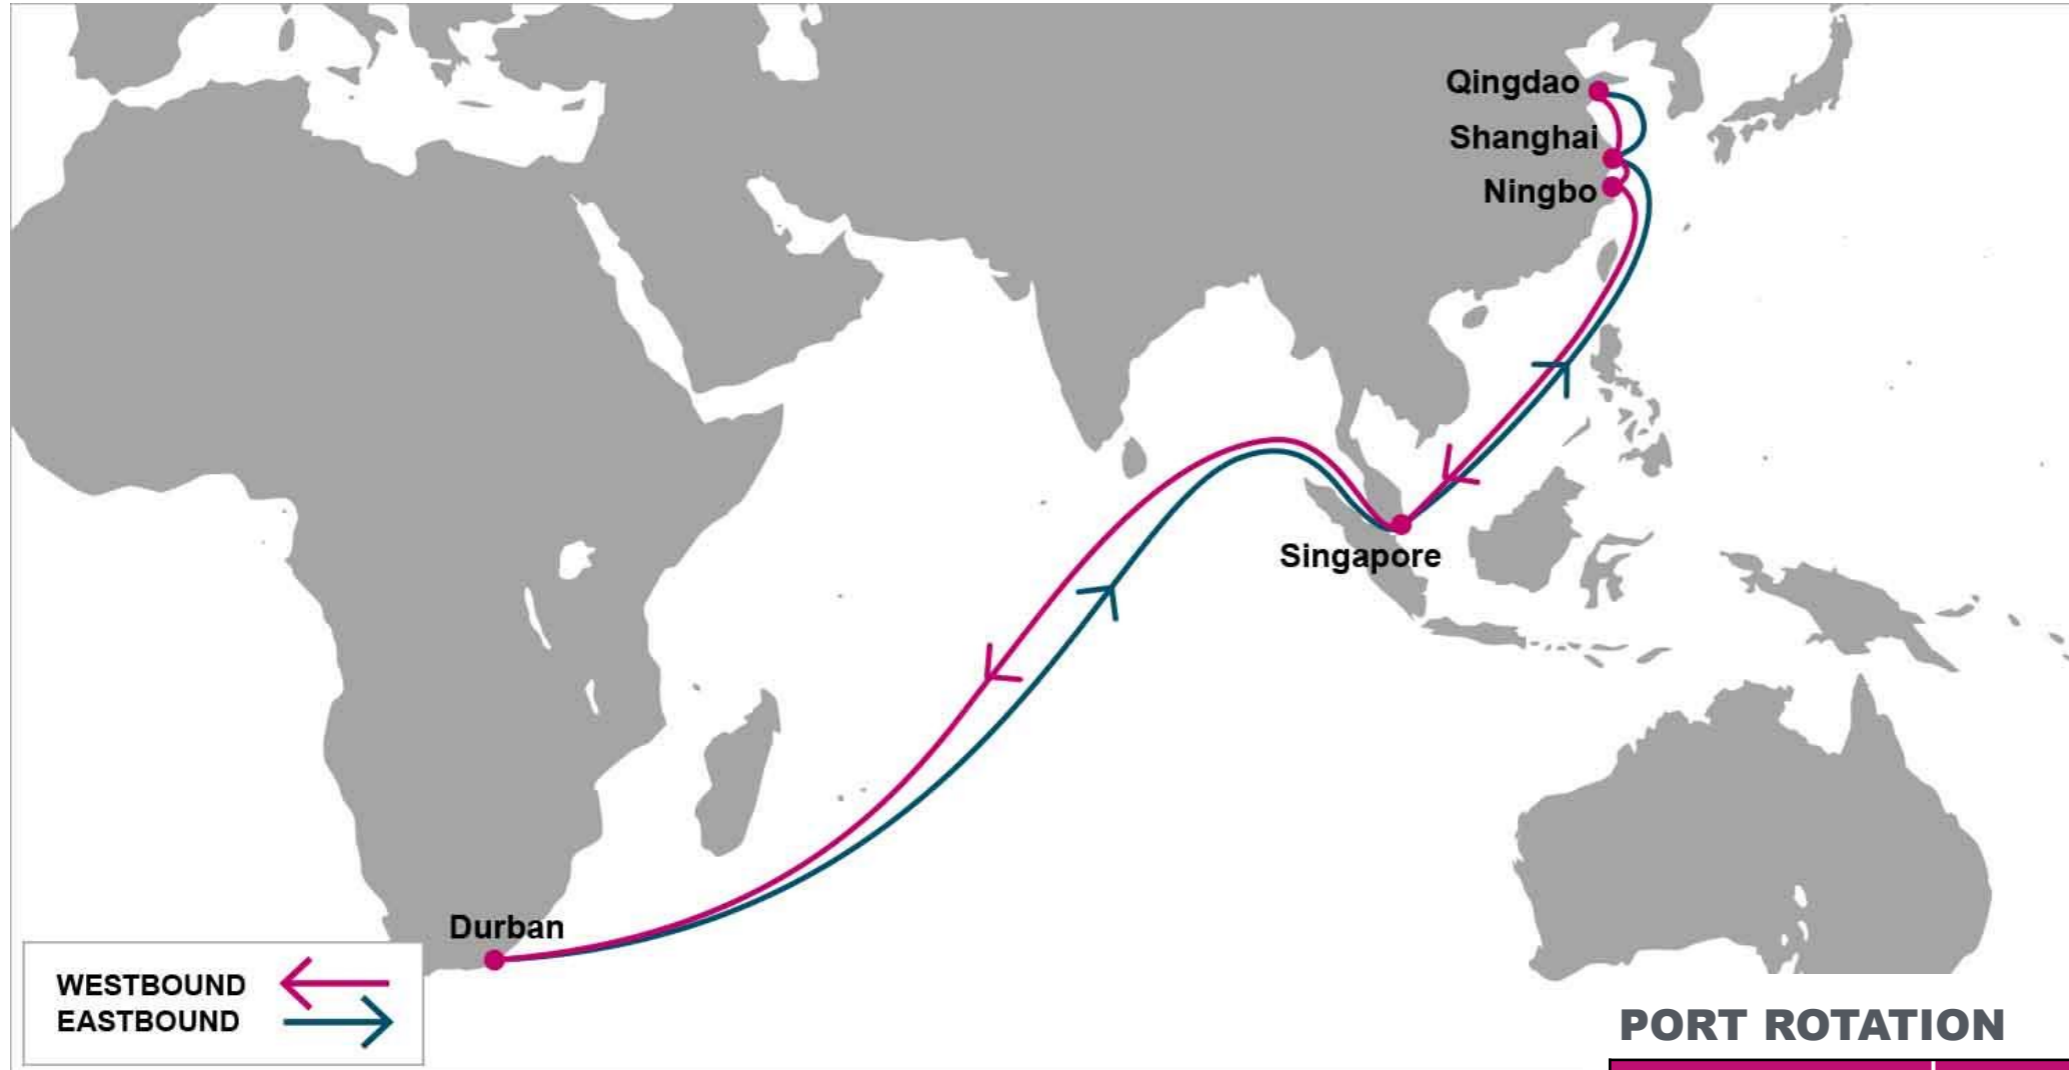

For more information, please click [here](#)

PORT ROTATION

(Terminals are subject to change)

W/B	DUR	E/B	SIN	SHA	TAO	NGB
TAO	26	DUR	15	23	26	30
SHA	22					
NGB	21					
SIN	14					

ORIGIN	ETA/ETD	TERMINAL
Qingdao	TUE/TUE	Qingdao New Qianwan Container Terminal (QQCT)
Shanghai	THU/FRI	SIPG Waigaoqiao Phase V/VI (SMCT)
Ningbo	SAT/SUN	Ningbo Port Group Beilun Third Container Terminal (BLTCT)
Singapore	SAT/SUN	PSA Singapore
Durban	SUN/THU	Durban Container Terminal Pier 2
Singapore	FRI/SAT	PSA Singapore
Shanghai	SAT/SAT	SIPG Waigaoqiao Phase V/VI (SMCT)
Qingdao	TUE/TUE	Qingdao New Qianwan Container Terminal (QQCT)
Turnaround days:		56

KEY TRANSIT TABLE - UNLOCODE PORT NAME & COUNTRY NAME

TAO: Qingdao, China | SHA: Shanghai, China | NGB: Ningbo, China | SIN: Singapore, Singapore | DUR: Durban, South Africa

NOTE: Transit times and port rotation are as of now and subject to change