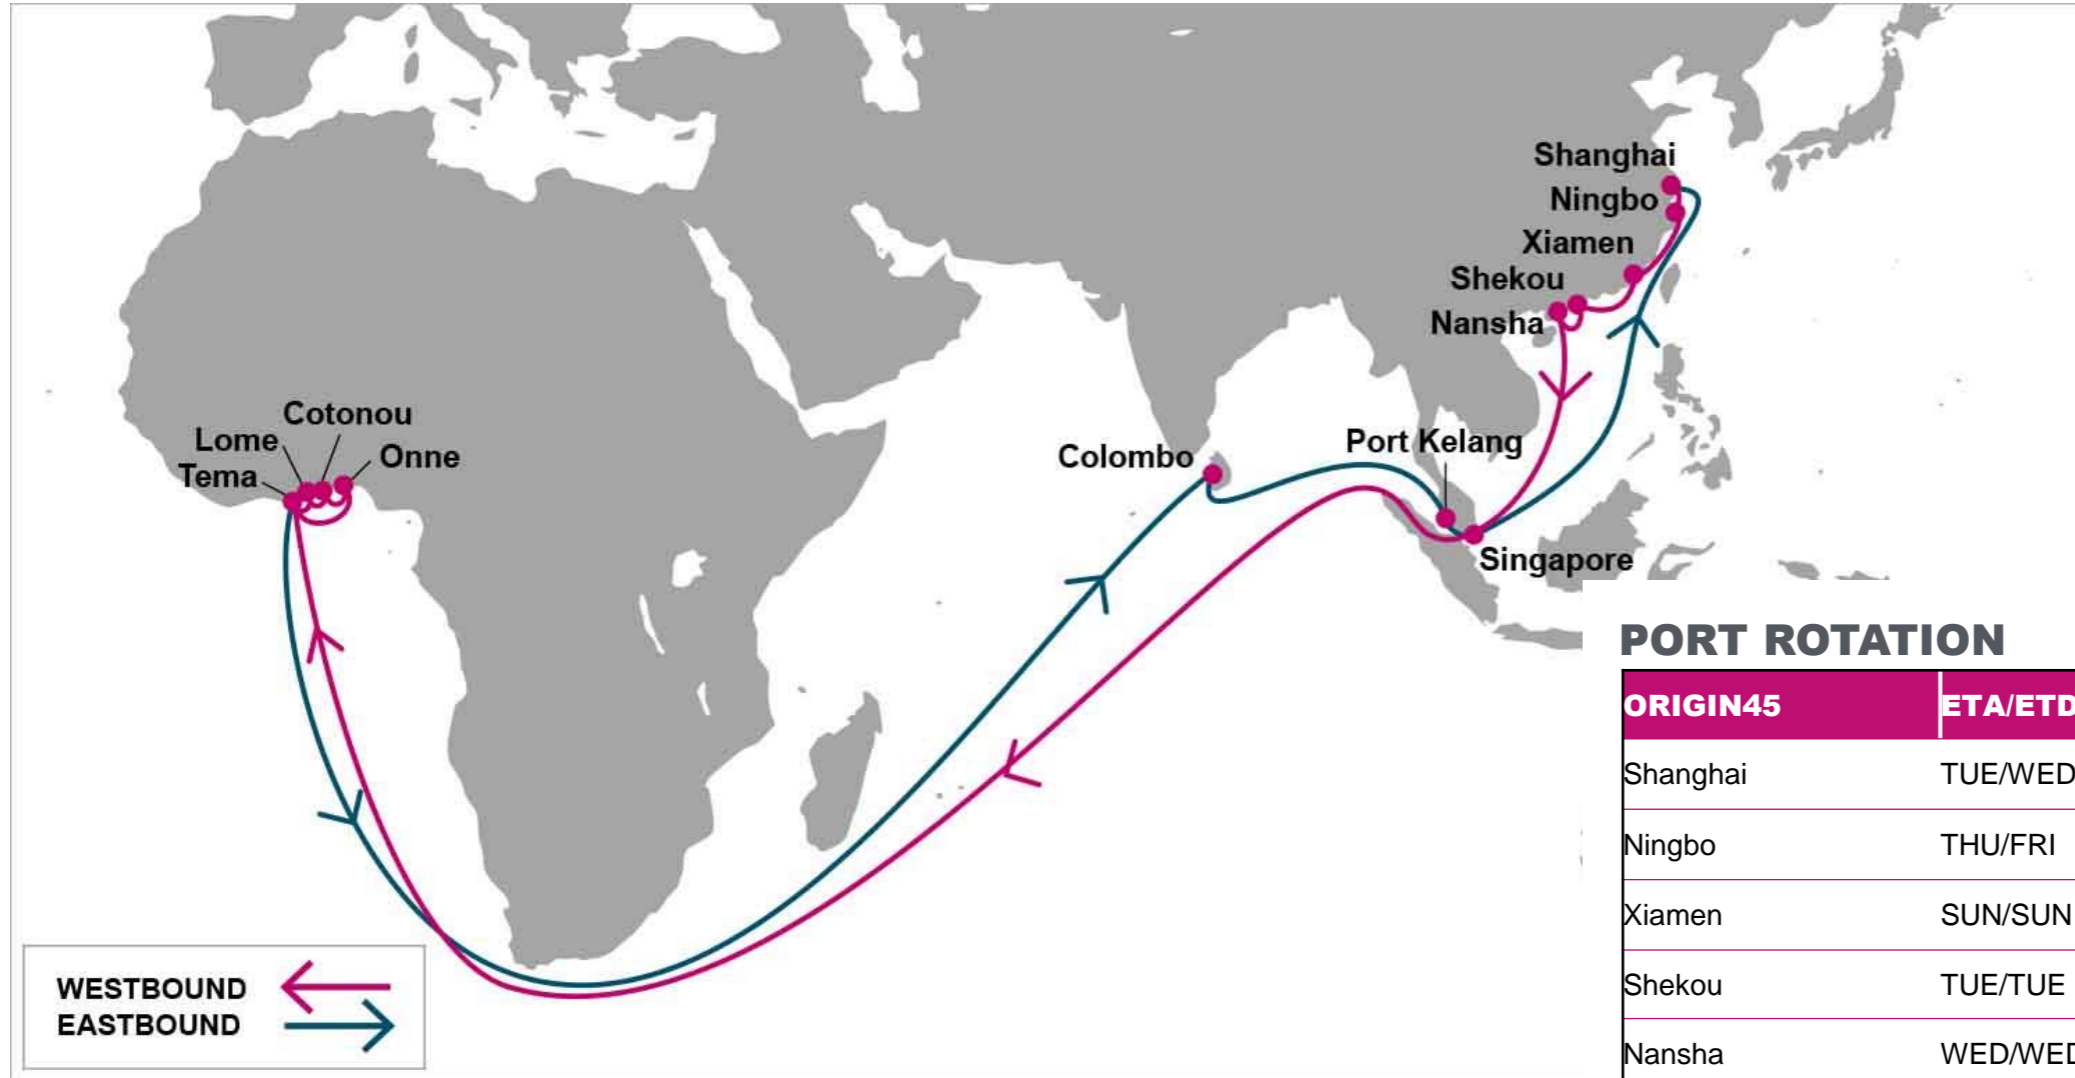

For more information, please click [here](#)

PORT ROTATION

(Terminals are subject to change)

ORIGIN45	ETA/ETD	TERMINAL
Shanghai	TUE/WED	Shanghai WaiGaoQiao Phase V (Mingdong) Terminal
Ningbo	THU/FRI	Zhoushan Yongzhou Container Terminal (YZCT)
Xiamen	SUN/SUN	Xiamen Haitian Container Terminal (XHCT)
Shekou	TUE/TUE	Shekou Container Terminal (SCT)
Nansha	WED/WED	Guangzhou South China Oceangate Container Terminal
Singapore	MON/MON	PSA Singapore
Tema	THU/FRI	Meridian Port Services (MPS) – Terminal 3
Lome	SAT/SUN	Togo Terminal
Cotonou	SUN/MON	Benin Terminal (SMTC)
Onne	WED/SAT	WACT
Tema	TUE/WED	Meridian Port Services (MPS) – Terminal 3
Colombo	TUE/TUE	Colombo International Container Terminal (CICT)
Port Kelang	SUN/SUN	Westports
Singapore	MON/TUE	PSA Singapore
Shanghai	TUE/WED	Shanghai WaiGaoQiao Phase V (Mingdong) Terminal
Turnaround days: 84		

W/B	TEM	LFW	COO	ONN	E/B	CMB	PKG	SIN	SHA	NGB	XMN	SHK	NSA
SHA	36	38	39	42	LFW	30	35	36	44	46	49	51	52
NGB	34	36	37	40	COO	29	34	35	43	45	48	50	51
XMN	32	34	35	38	ONN	24	29	30	38	40	43	45	46
SHK	30	32	33	36	TEM	20	25	26	34	36	39	41	42
NSA	29	31	32	35									
SIN	24	26	27	30									

KEY TRANSIT TABLE - UNLOCODE PORT NAME & COUNTRY NAME

SHA: Shanghai, China | NGB: Ningbo, China | XMN: Xiamen, China | SHK: Shekou, China | NSA: Nansha, China | SIN: Singapore, Singapore | COO: Cotonou, Benin | TEM: Tema, Ghana | LFW: Lome, Togo | ONN: Onne, Nigeria | CMB: Colombo, Sri Lanka | PKG: Port Kelang, Malaysia

NOTE: Transit times and port rotation are as of now and subject to change