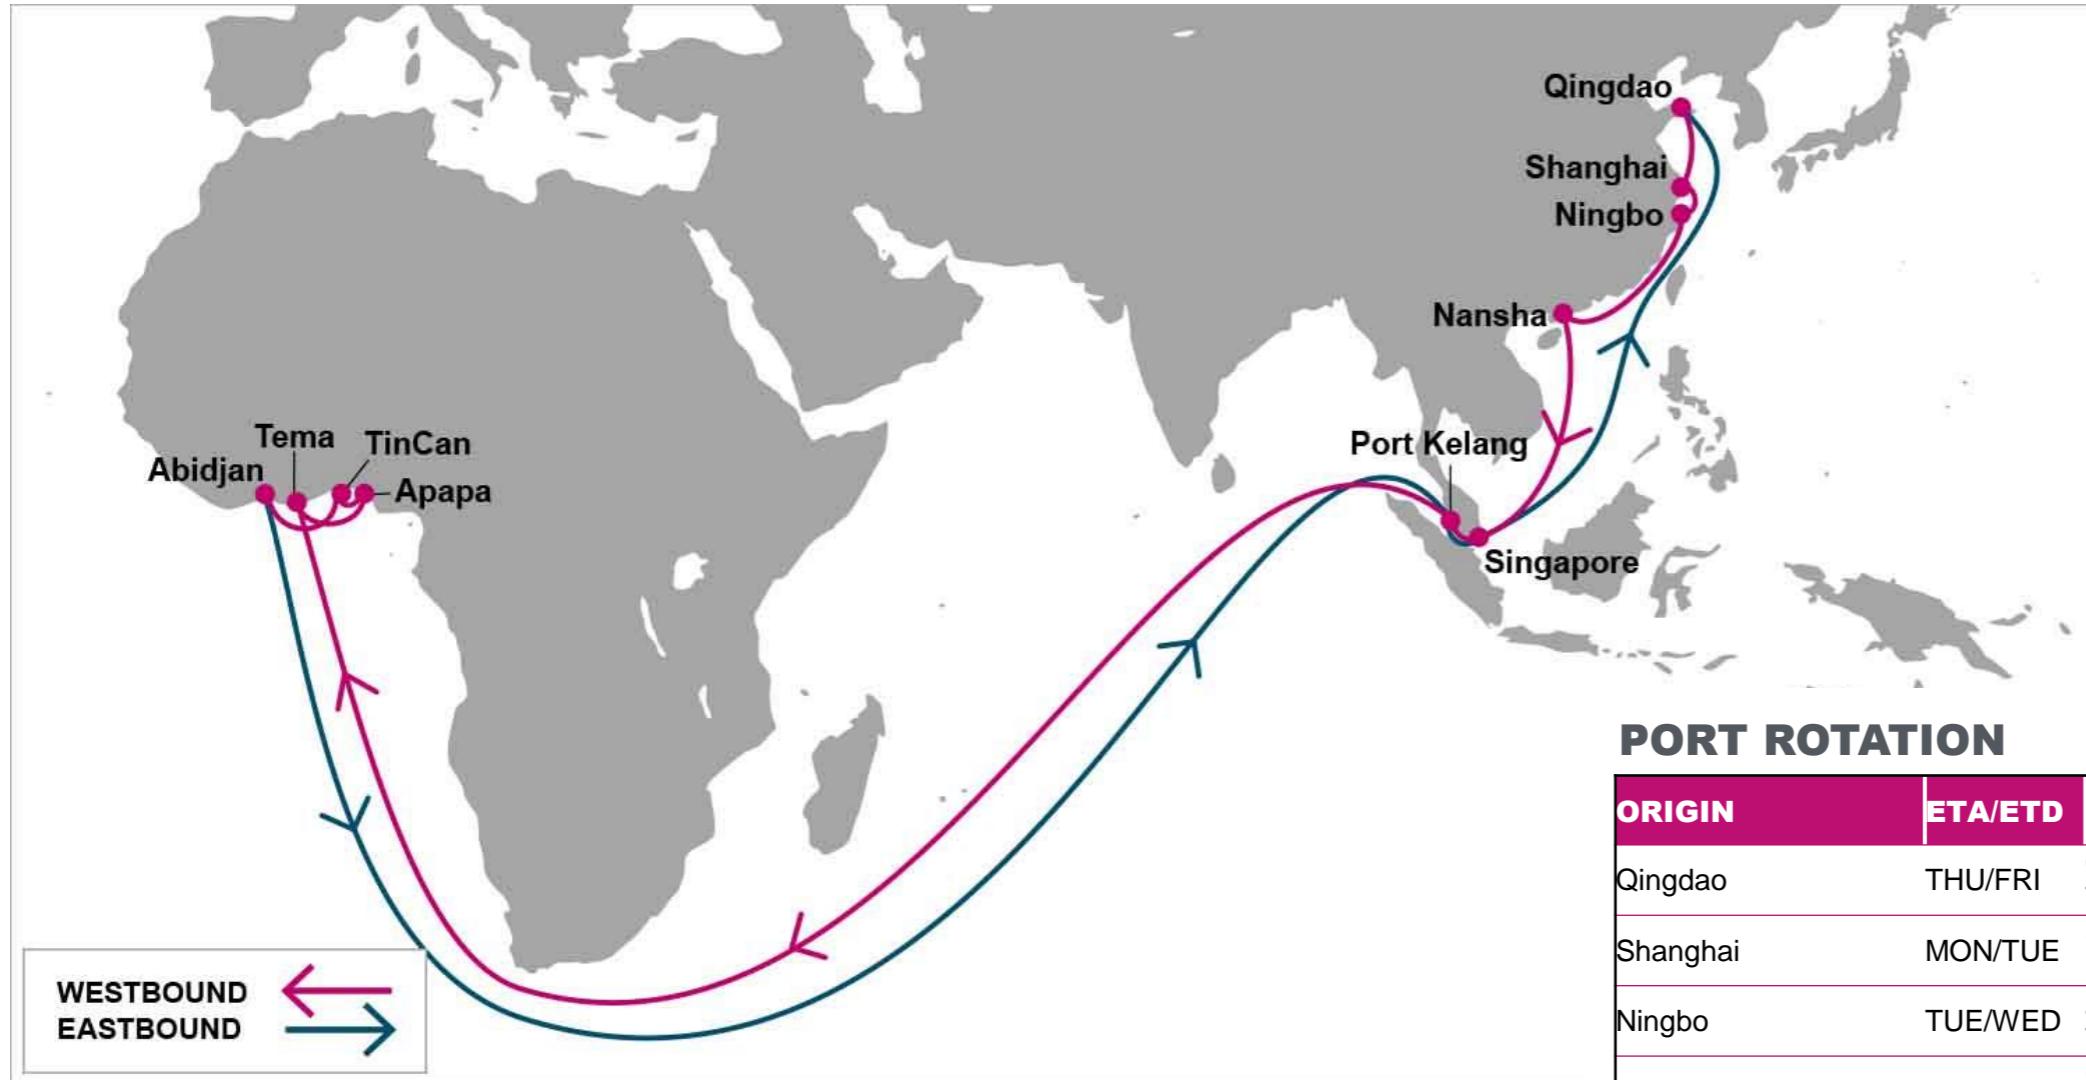

For more information, please click [here](#)

PORT ROTATION

(Terminals are subject to change)

ORIGIN	ETA/ETD	TERMINAL
Qingdao	THU/FRI	Qingdao Qianwan Container Terminal (QQCT)
Shanghai	MON/TUE	SIPG Waigaoqiao Phase II/III (SIPGZCT)
Ningbo	TUE/WED	Zhoushan Yongzhou Container Terminal (YZCT)
Nansha	SAT/SAT	Guangzhou South China Oceangate Container Terminal
Singapore	WED/THU	PSA Singapore
Port Kelang	THU/FRI	Westports
Tema	SUN/TUE	Meridian Port Services (MPS) – Terminal 3
Tin Can	WED/FRI	Tin Can Island Container Terminal
Apapa	SAT/SUN	APM Terminals Apapa
Abidjan	WED/THU	Abidjan Terminal
Port Kelang	MON/TUE	Westports
Singapore	WED/WED	PSA Singapore
Qingdao	THU/FRI	Qingdao Qianwan Container Terminal (QQCT)

Turnaround days: 84

W/B	TEM	TIP	APP	ABJ	E/B	PKG	SIN	TAO	SHA	NGB	NSA
TAO	38	41	44	48	TEM	36	38	46	50	51	55
SHA	34	37	40	44	TIP	33	35	43	47	48	52
NGB	33	36	39	43	APP	30	32	40	44	45	49
NSA	29	32	35	39	ABJ	26	28	36	40	41	45
SIN	25	28	31	35							
PKG	24	27	30	34							

KEY TRANSIT TABLE - UNLOCODE PORT NAME & COUNTRY NAME

TAO: Qingdao, China | SHA: Shanghai, China | NGB: Ningbo, China | NSA: Nansha, China | SIN: Singapore, Singapore | PKG: Port Kelang, Malaysia | APP: Apapa, Nigeria | TIP: Tin Can, Nigeria | TEM: Tema, Ghana | ABJ: Abidjan, Côte d'Ivoire

NOTE: Transit times and port rotation are as of now and subject to change