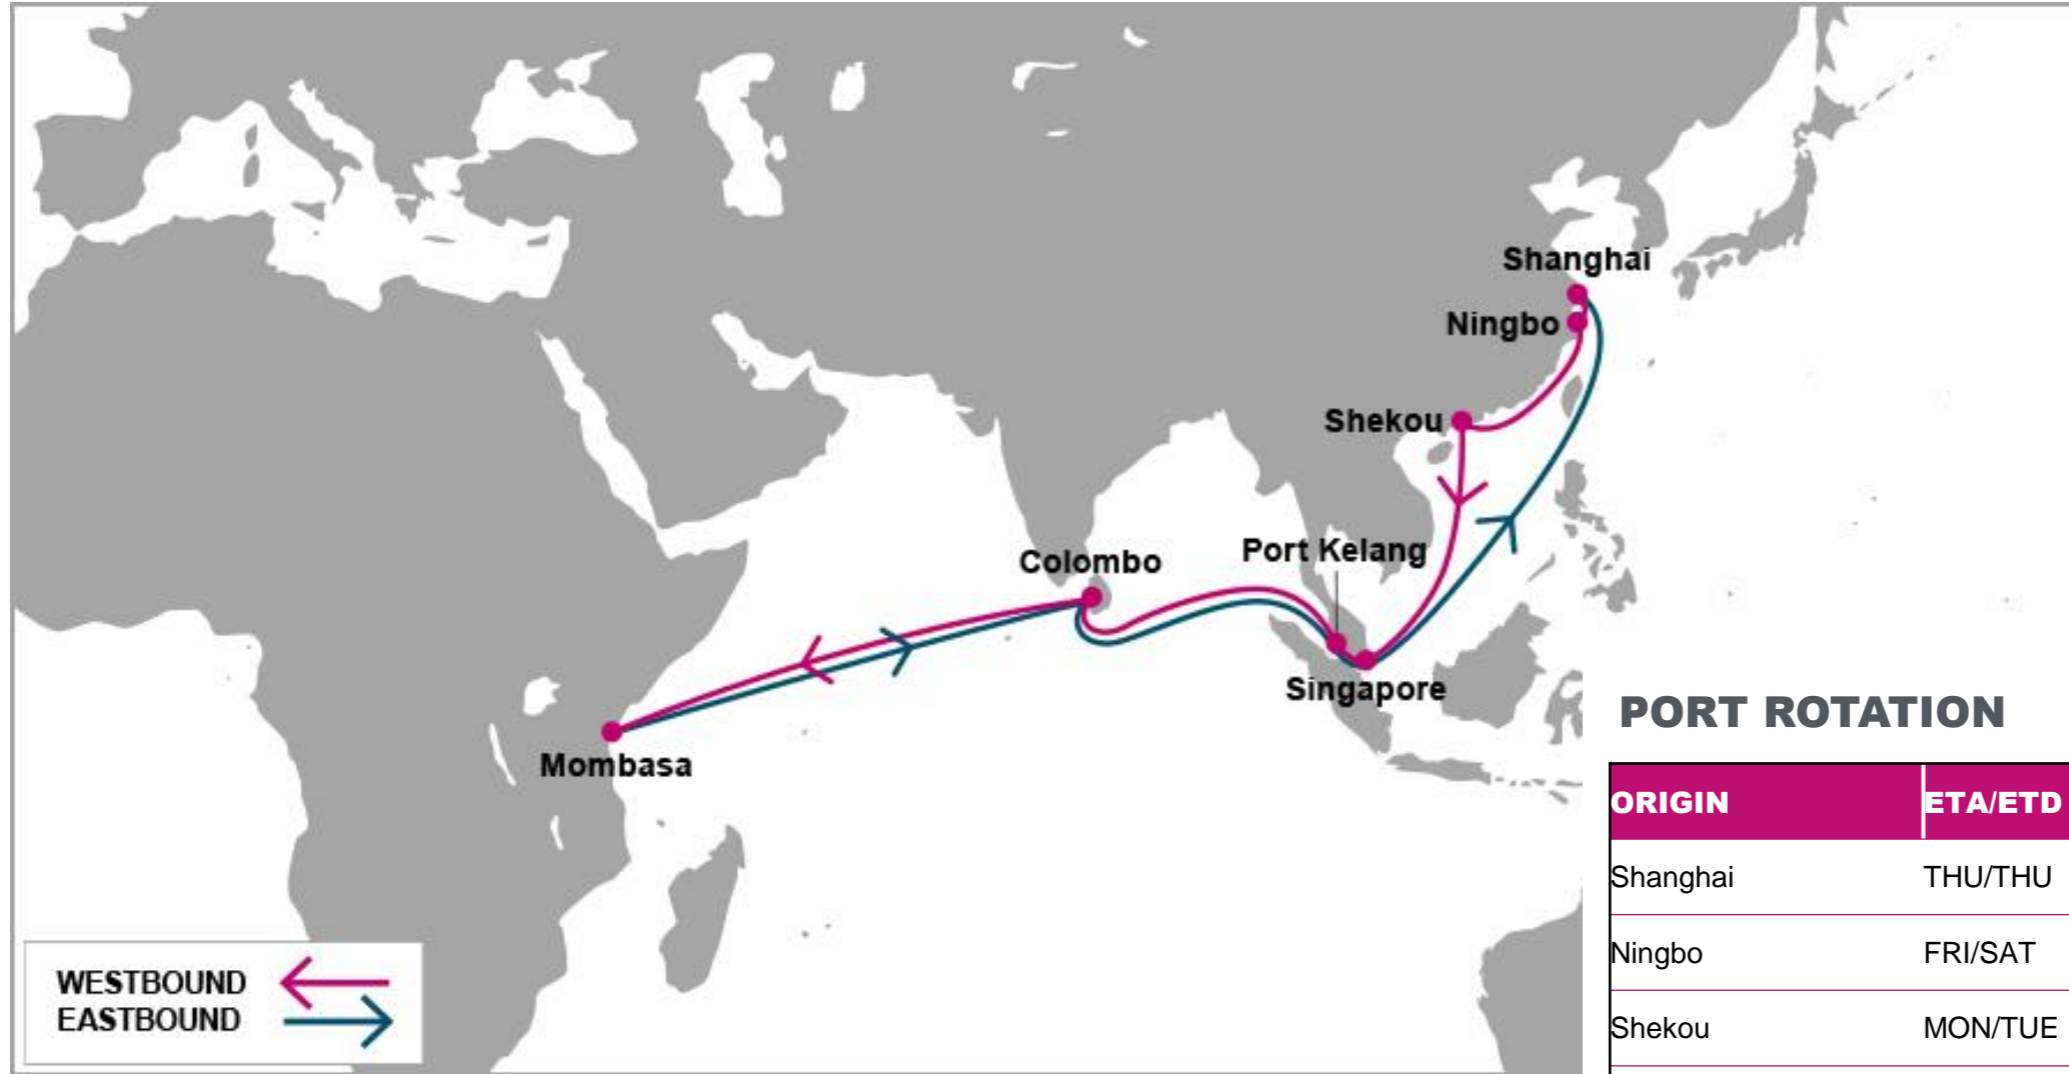

For more information, please click [here](#)

PORT ROTATION

(Terminals are subject to change)

ORIGIN	ETA/ETD	TERMINAL
Shanghai	THU/THU	SIPG Waigaoqiao Phase II/III (SIPGZCT)
Ningbo	FRI/SAT	Ningbo Port Group Beilun Third Container Terminal (BLTCT)
Shekou	MON/TUE	Shekou Container Terminal (SCT)
Singapore	SUN/SUN	PSA Singapore
Port Kelang	TUE/TUE	Westports
Colombo	SAT/SUN	Jaya Container Terminal (JCT)
Mombasa	SUN/WED	Mombasa Container Terminal (MCT)
Colombo	THU/THU	Jaya Container Terminal (JCT)
Port Kelang	MON/TUE	Westports
Singapore	WED/THU	PSA Singapore
Shanghai	THU/THU	SIPG Waigaoqiao Phase II/III (SIPGZCT)
Turnaround days:		49

W/B	MBA	E/B	CMB	PKG	SIN	SHA
SHA	24	MBA	8	12	14	22
NGB	22					
SHK	19					
SIN	14					
PKG	12					
CMB	7					

KEY TRANSIT TABLE - UNLOCODE PORT NAME & COUNTRY NAME

SHA: Shanghai, China | NGB: Ningbo, China | SHK: Shekou, China | SIN: Singapore, Singapore | PKG: Port Kelang, Malaysia | CMB: Colombo, Sri Lanka | MBA: Mombasa, Kenya

NOTE: Transit times and port rotation are as of now and subject to change