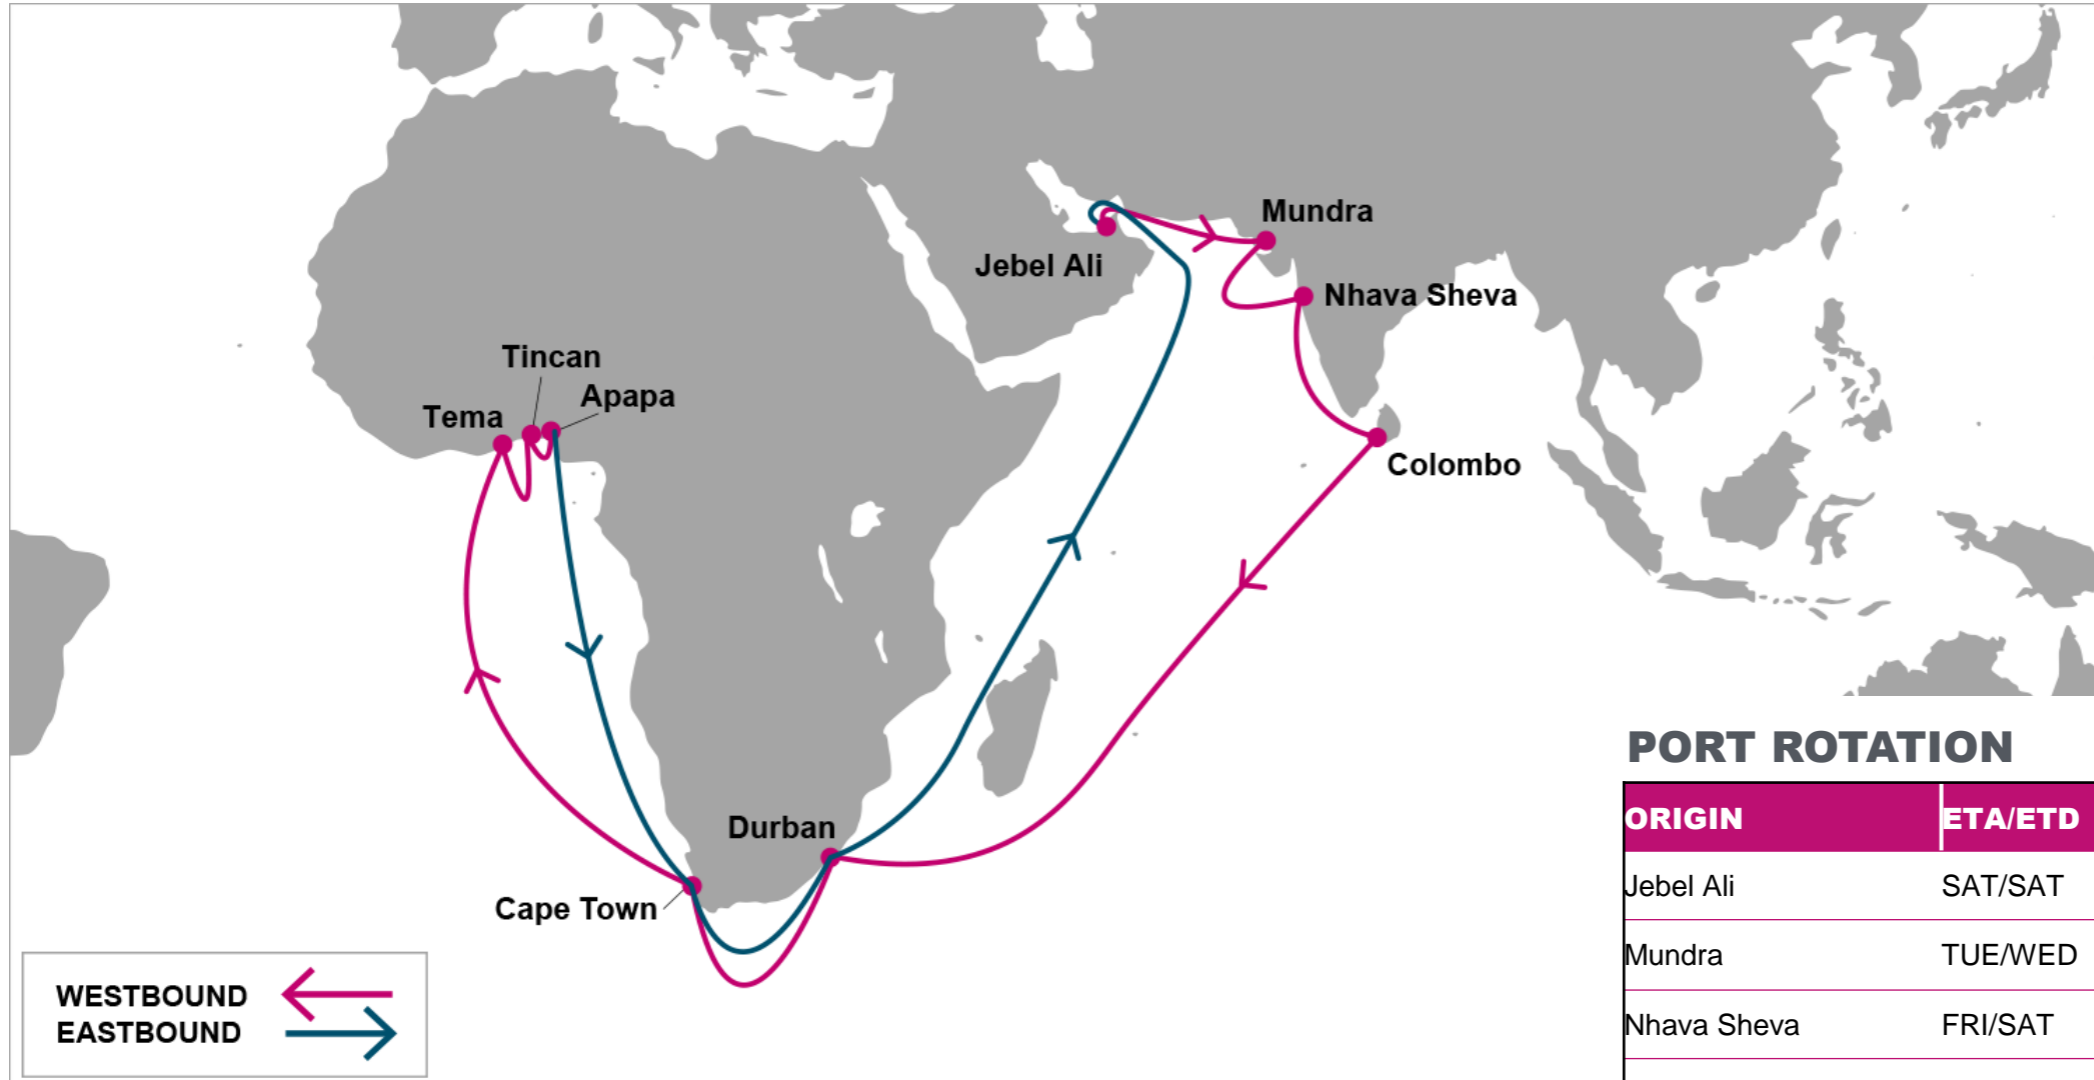

For more information, please click [here](#)

PORT ROTATION

(Terminals are subject to change)

ORIGIN	ETA/ETD	TERMINAL
Jebel Ali	SAT/SAT	DP World Jebel Ali (Terminal 3)
Mundra	TUE/WED	Adani CMA Mundra Terminal (ACMTPL)
Nhava Sheva	FRI/SAT	DP World Nhava Sheva (NSICT)
Colombo	TUE/WED	South Asia Gateway Terminals (SAGT)
Durban	SAT/MON	Transnet Durban Container Terminal
Cape Town	WED/THU	Transnet Cape Town Container terminal
Tema	FRI/SAT	Meridian Port Services (MPS) – Terminal 3
Tin Can	SUN/MON	Tin Can Island Container Terminal
Apapa	MON/TUE	Apapa Terminals
Cape Town	WED/THU	Transnet Cape Town Container Terminal
Durban	SUN/MON	Transnet Durban Container Terminal
Jebel Ali	SAT	DP World Jebel Ali (Terminal 3)
Turnaround days: 70		

W/B	DUR	CPT	TEM	TIN	APP	E/B	CPT	DUR	JEA	MUN	NSA
JEA	21	25	34	35	37	TEM	16	19	35	38	41
MUN	17	21	30	32	33	TIN	14	17	33	36	39
NSA	14	18	27	29	30	APP	8	11	25	28	31
CMB	10	14	23	25	26	CPT		1	16	19	22
DUR			11	13	14	DUR			12	15	18
CPT			8	10	11						

KEY TRANSIT TABLE - UNLOCODE PORT NAME & COUNTRY NAME

JEA: Jebel Ali, UAE | MUN: Mundra, India | NSA: Nhava Sheva, India | CMB: Colombo, Sri Lanka | DUR: Durban, South Africa | CPT: Cape Town, South Africa | TEM: Tema, Ghana | TIN: Tin Can, Nigeria | APP: Apapa, Nigeria

NOTE: Transit times and port rotation are as of now and subject to change