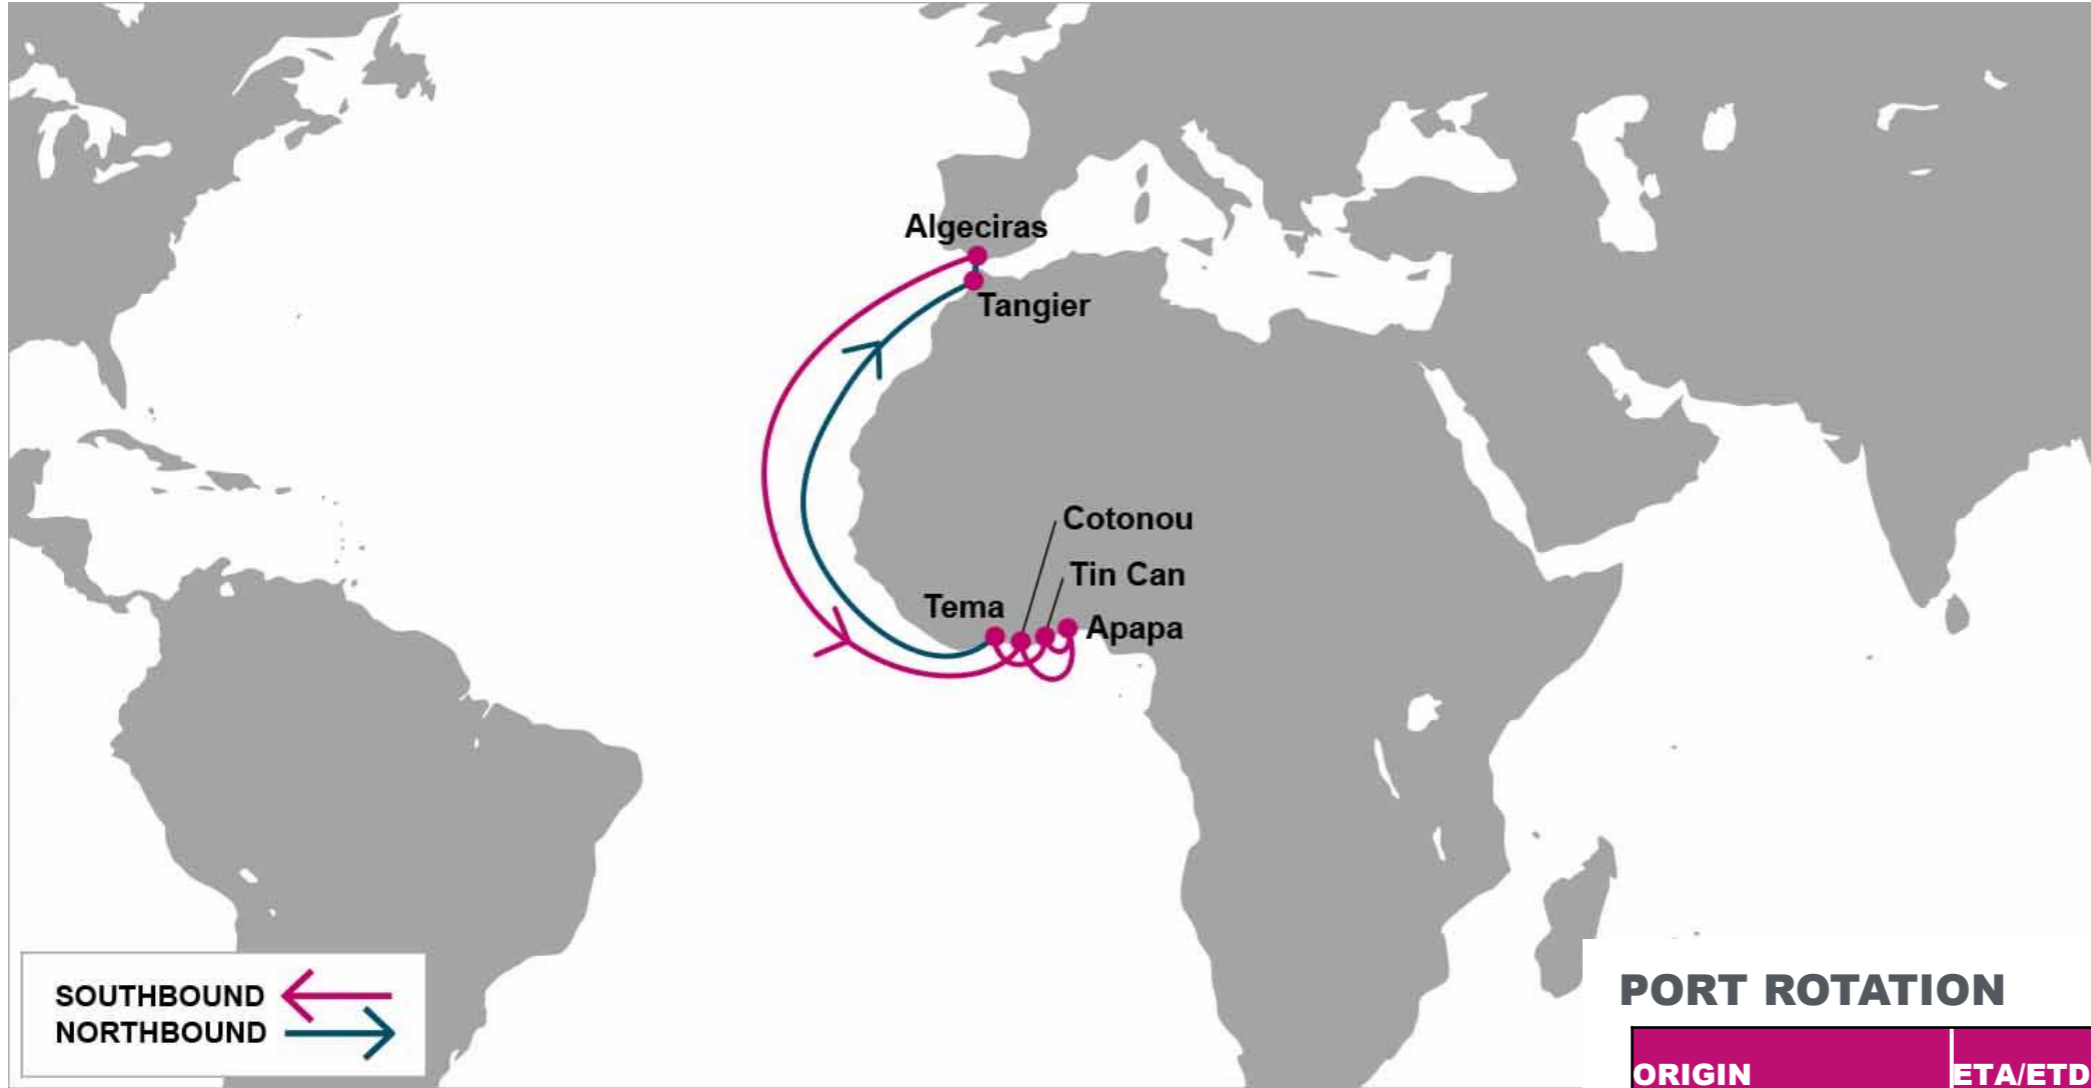

For more information, please click [here](#)

PORT ROTATION

(Terminals are subject to change)

S/B	COO	APP	TIP	TEM	N/B	APP	TIP	TEM	TNG	ALG
TNG	9	11	13	16	COO	1	3	6	16	17
ALG	8	10	12	15	APP			3	13	14
					TIP			1	11	12
					TEM				9	10

ORIGIN	ETA/ETD	TERMINAL
Tangier	THU/SAT	Eurogate
Algeciras	SAT/SUN	Total Terminal International (TTI)
Cotonou	MON/TUE	Benin Terminal (SMTC)
Apapa	WED/FRI	APM Terminals Apapa
Tin Can	FRI/SUN	Tin Can Island Container Terminal
Tema	MON/TUE	Meridian Port Services (MPS) – Terminal 3
Tangier	THU/SAT	Eurogate
Turnaround days:		28

KEY TRANSIT TABLE - UNLOCODE PORT NAME & COUNTRY NAME

ALG: Algeciras, Spain | **TNG:** Tangier, Morocco | **COO:** Cotonou, Benin | **APP:** Apapa, Nigeria | **TIP:** Tin Can, Nigeria | **TEM:** Tema, Ghana

Port of Call, Transit times and port rotation are as of now and subject to change