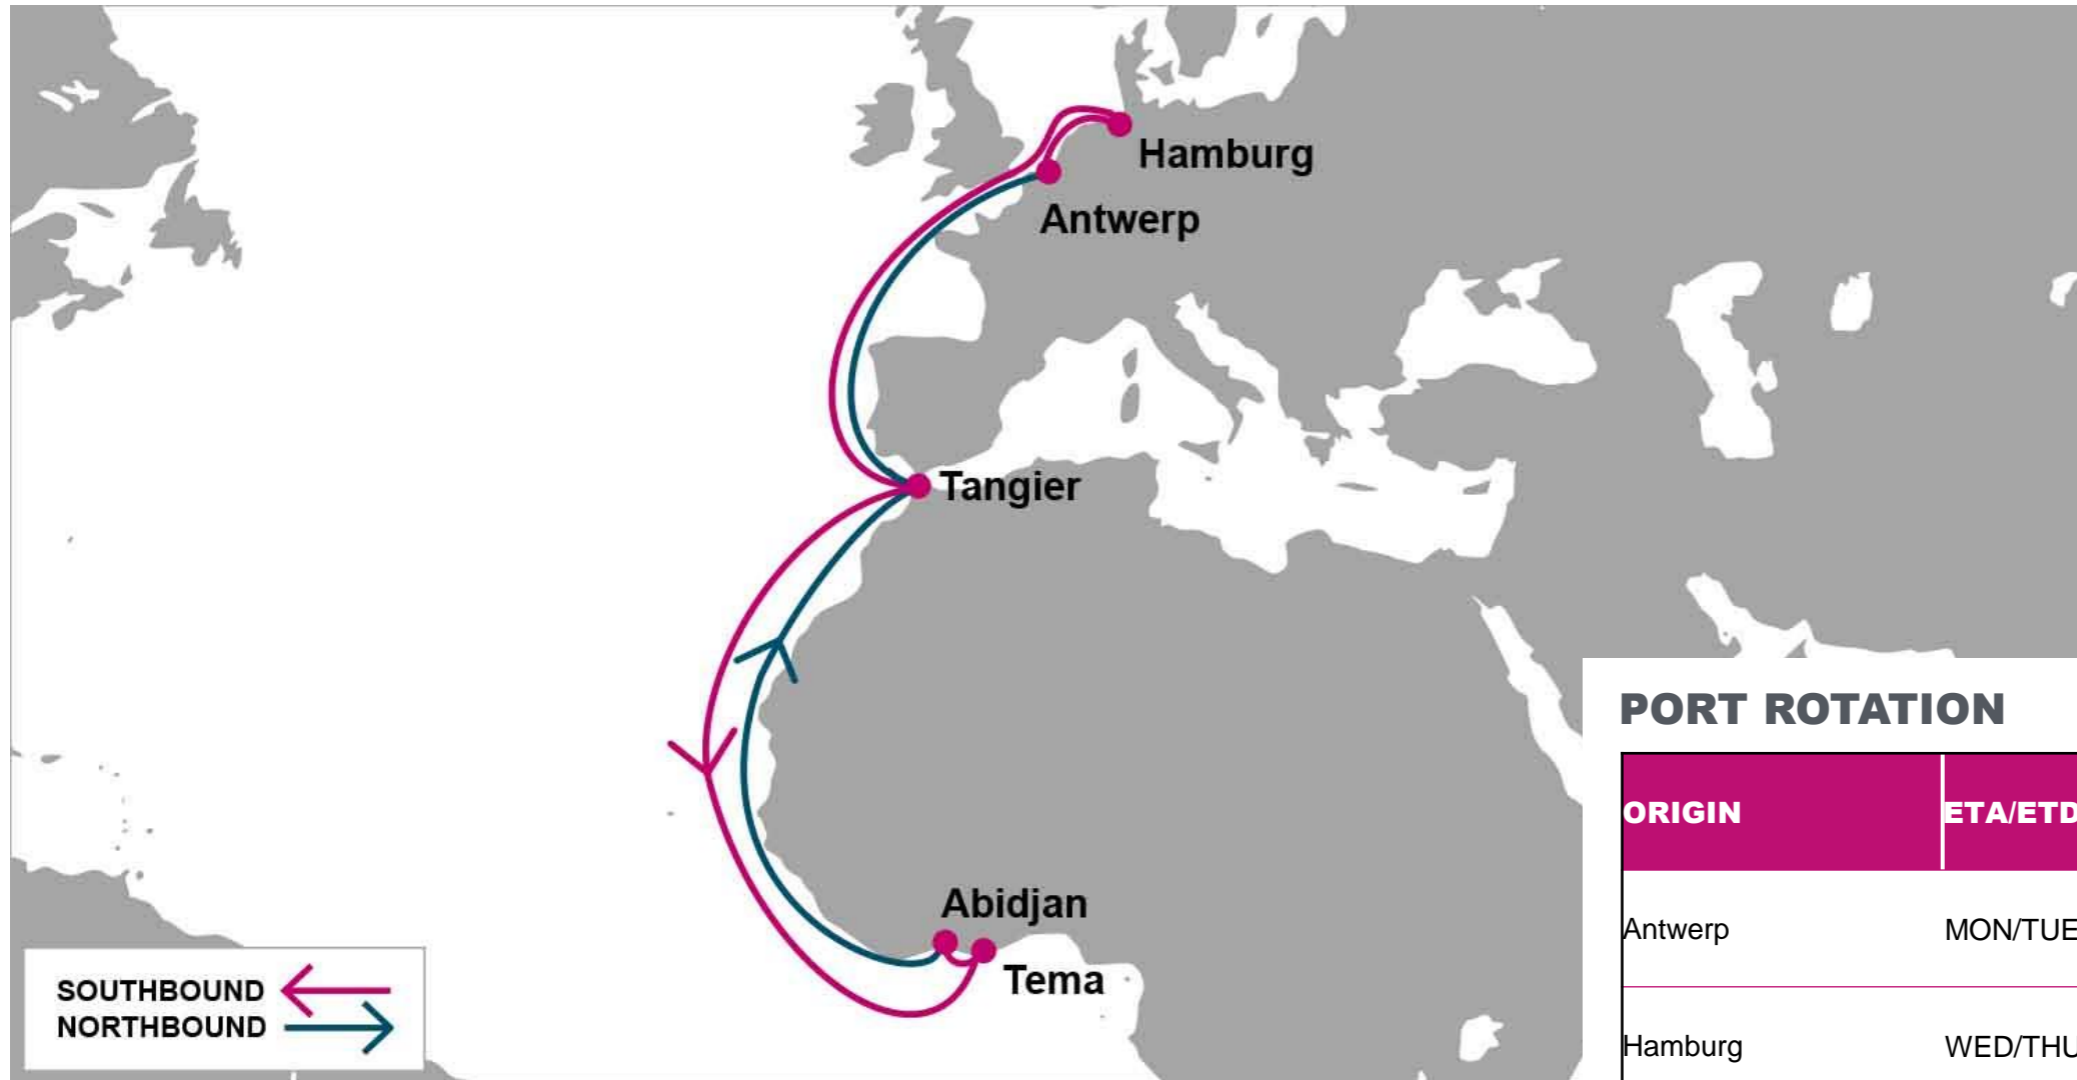

For more information, please click [here](#)

PORT ROTATION

(Terminals are subject to change)

ORIGIN	ETA/ETD	TERMINAL
Antwerp	MON/TUE	PSA Terminal 869
Hamburg	WED/THU	Altenwelder CTA
Tangier	WED/THU	Eurogate/Tanger Alliance Terminal
Tema	SAT/SUN	Meridian Port Services (MPS) – Terminal 3
Abidjan	WED/THU	Abidjan Terminal
Tangier	THU/THU	Eurogate/Tanger Alliance Terminal
Antwerp	MON/TUE	PSA Terminal 869
Turnaround days: 35		

S/B	TEM	ABJ	N/B	ABJ	TNG	ANR	HAM
ANR	18	22	TEM	3	11	15	17
HAM	16	20	ABJ		7	11	13
TNG	9	13	TNG			4	6

KEY TRANSIT TABLE - UNLOCODE PORT NAME & COUNTRY NAME

ANR: Antwerp, Belgium | HAM: Hamburg, Germany | TNG: Tangier, Morocco | TEM: Tema, Ghana | ABJ: Abidjan, Côte d'Ivoire

NOTE: Transit times and port rotation are as of now and subject to change