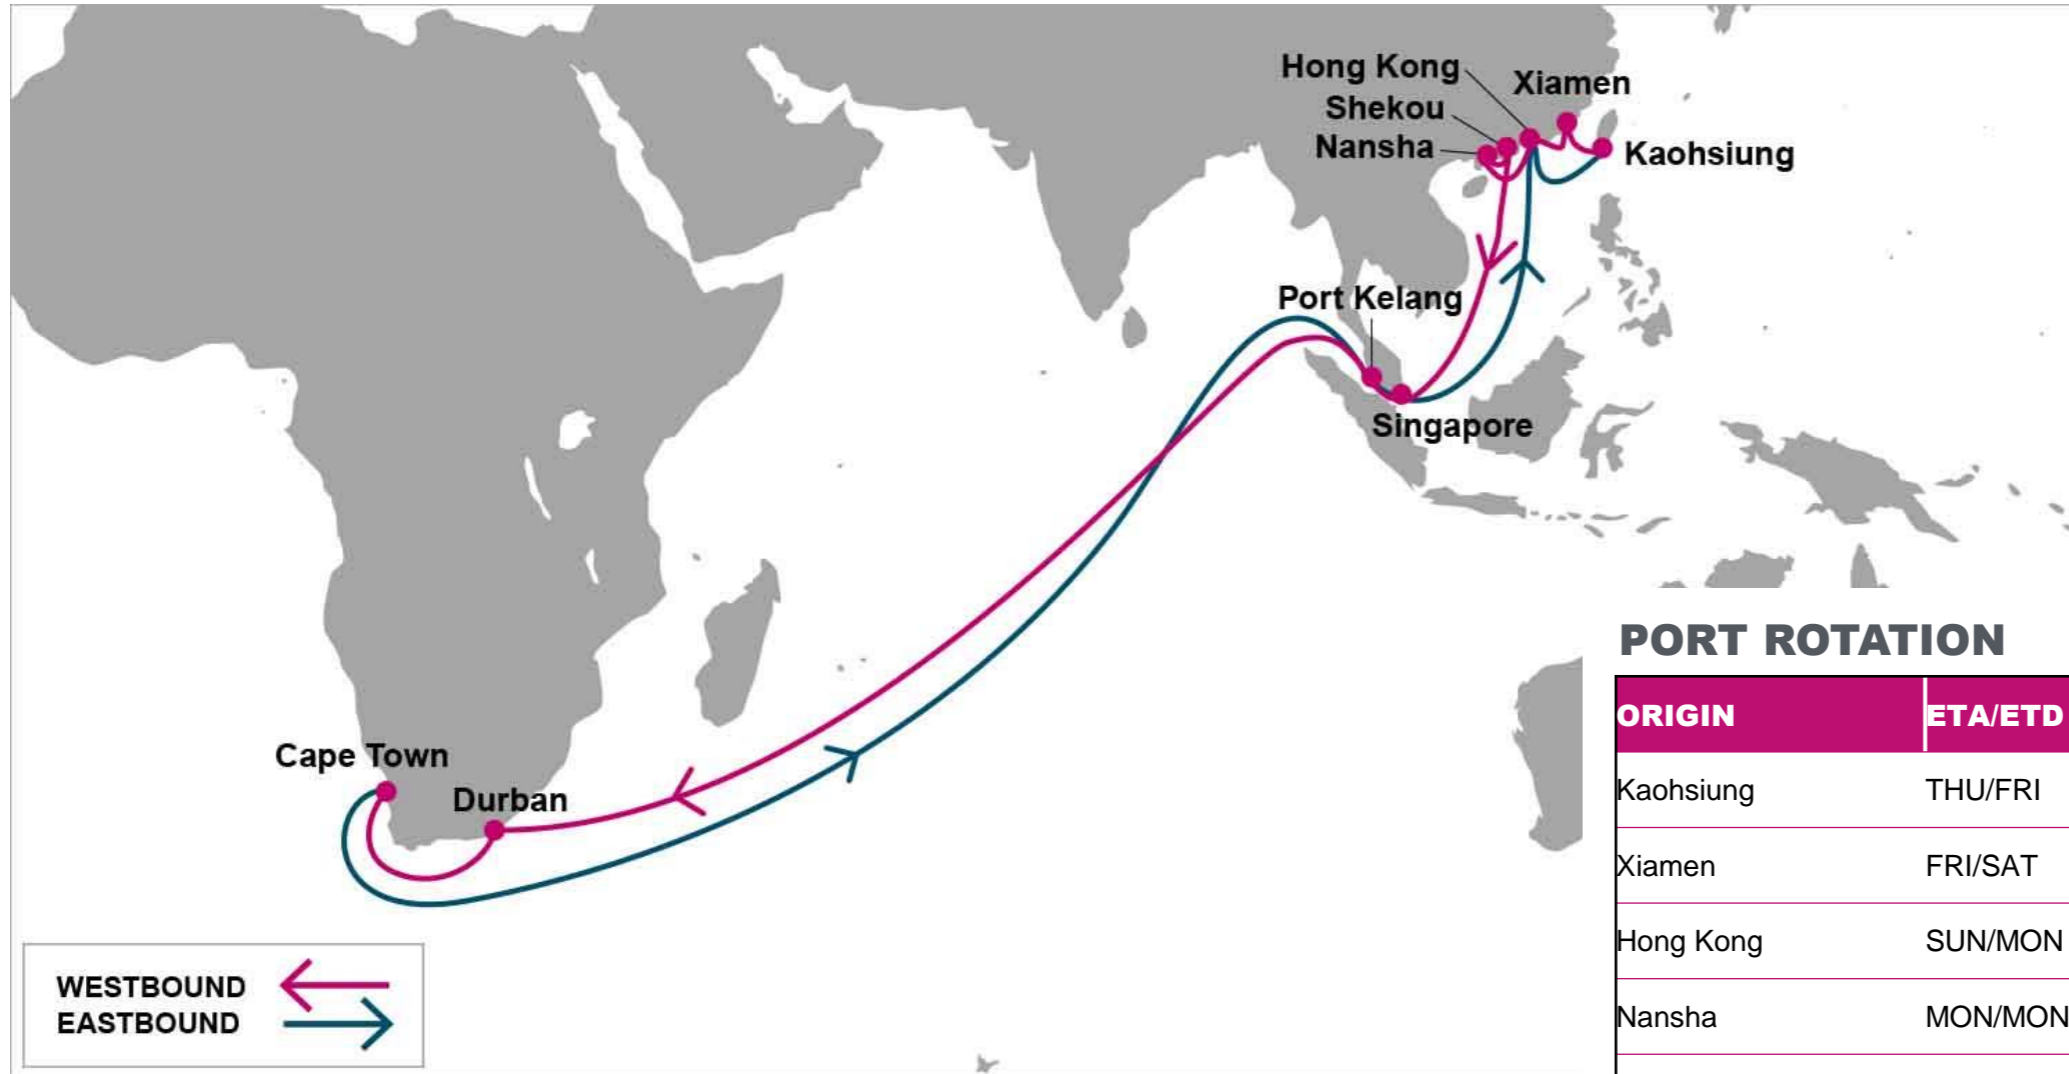

For more information, please click [here](#)

PORT ROTATION

(Terminals are subject to change)

ORIGIN	ETA/ETD	TERMINAL
Kaohsiung	THU/FRI	Evergreen Marine Corporation (berth 115/116/117)
Xiamen	FRI/SAT	Xiamen Haitian Container Terminal (XHCT)
Hong Kong	SUN/MON	Hongkong International Terminals (HIT)
Nansha	MON/MON	Guangzhou South China Oceangate Container Terminal
Shekou	TUE/TUE	Shekou Container Terminal (SCT)
Singapore	SUN/SUN	PSA Singapore
Port Kelang	MON/TUE	Westports
Durban	WED/SAT	New Pier 1 Terminal
Cape Town	WED/SAT	Transnet Cape Town Container Terminal
Port Kelang	MON/TUE	Westports
Singapore	WED/WED	PSA Singapore
Hong Kong	TUE/WED	Hongkong International Terminals (HIT)
Kaohsiung	THU/FRI	Evergreen Marine Corporation (berth 115/116/117)

Turnaround days: 63

W/B	DUR	CPT	E/B	PKG	SIN	HKG	KHH	XMN	NSA	SHK
KHH	26	33	DUR	23	25	31	33	34	37	38
XMN	25	32	CPT	16	18	24	26	27	30	31
HKG	23	30								
NSA	23	30								
SHK	22	29								
SIN	17	24								
PKG	15	22								

KEY TRANSIT TABLE - UNLOCODE PORT NAME & COUNTRY NAME

KHH: Kaohsiung, Taiwan | **XMN:** Xiamen, China | **HKG:** Hong Kong, China | **NSA:** Nansha, China | **SHK:** Shekou, China | **SIN:** Singapore, Singapore | **PKG:** Port Kelang, Malaysia | **DUR:** Durban, South Africa | **CPT:** Cape Town, South Africa

NOTE: Transit times and port rotation are as of now and subject to change