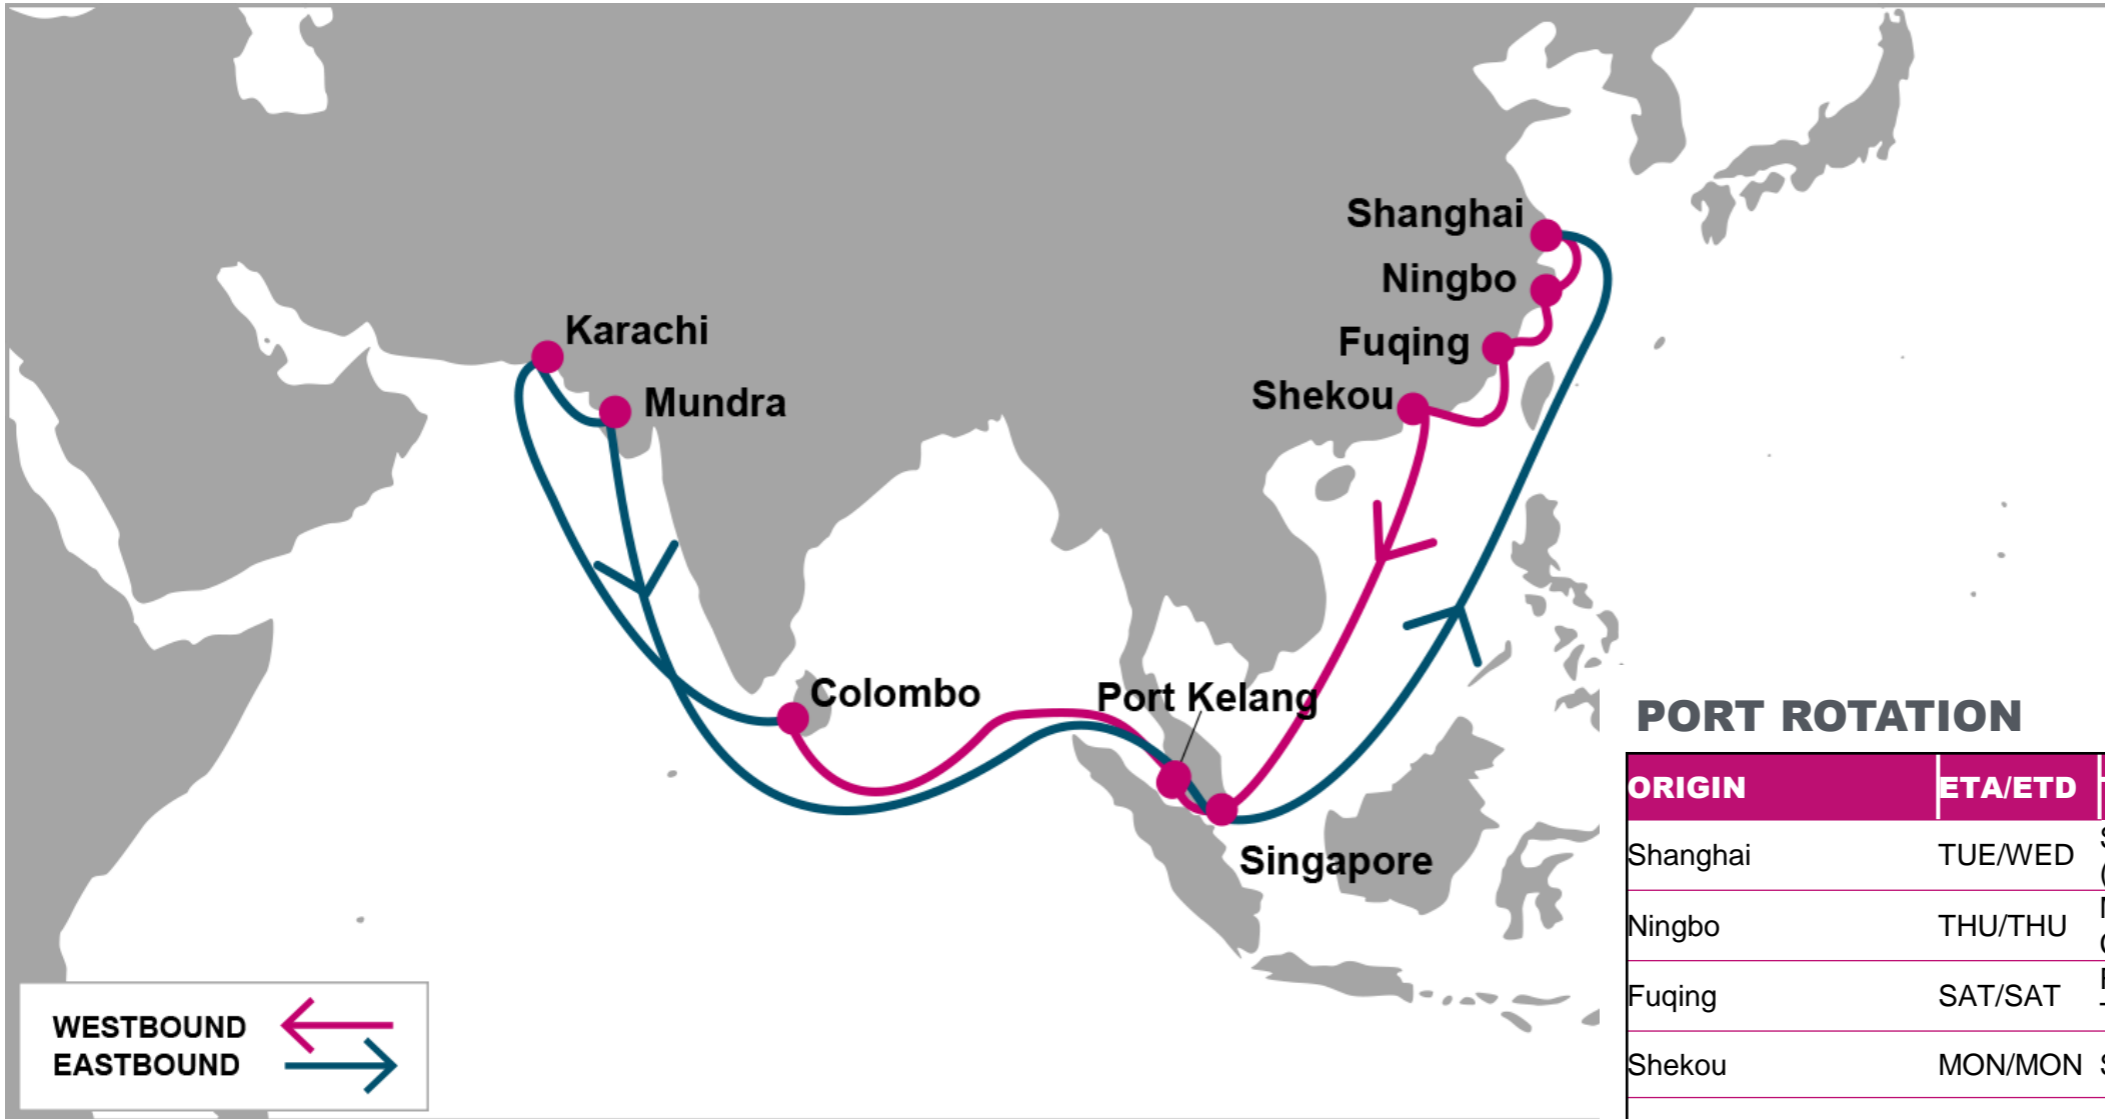

For more information, please click [here](#)

PORT ROTATION

(Terminals are subject to change)

ORIGIN	ETA/ETD	TERMINAL
Shanghai	TUE/WED	SIPG Waigaoqiao Phase V/VI (SMCT)
Ningbo	THU/THU	Meishan/Meigang Island International Container Terminal (MSICT)
Fuqing	SAT/SAT	Fuzhou International Container Terminal
Shekou	MON/MON	Shekou Container Terminal (SCT)
Singapore	SAT/SAT	PSA Singapore
Port Kelang	SUN/MON	North Port
Colombo	THU/THU	Colombo International Container Terminal (CICT)
Karachi	MON/WED	Karachi International Container Terminal (KICT)
Karachi	WED/THU	Pakistan International Container Terminal (PICT)
Mundra	FRI/SAT	Adani CMA Mundra Terminal (ACMTPL)
Port Kelang	SAT/SUN	North Port
Singapore	SUN/MON	PSA Singapore
Shanghai	TUE/WED	SIPG Waigaoqiao Phase V/VI (SMCT)
Turnaround days: 42		

W/B	CMB	KHI	KHI	MUN	E/B	PKG	SIN	SHA	NGB	FUG	SHK
SHA	15	19	21	23	CMB	16	17	26	28	30	32
NGB	14	18	20	22	KHI	10	11	20	22	24	26
FUG	12	16	18	20	KHI	9	10	19	21	23	25
SHK	10	14	16	18	MUN	7	8	17	19	21	23
SIN	5	9	11	13							
PKG	3	7	9	11							

KEY TRANSIT TABLE - UNLOCODE PORT NAME & COUNTRY NAME

SHA: Shanghai, China | **NGB:** Ningbo, China | **FUG:** Fuqing, China | **SHK:** Shekou, China | **SIN:** Singapore, Singapore | **PKG:** Port Kelang, Malaysia | **CMB:** Colombo, Sri Lanka | **KHI:** Karachi, Pakistan | **MUN:** Mundra, India

NOTE: Transit times and port rotation are as of now and subject to change