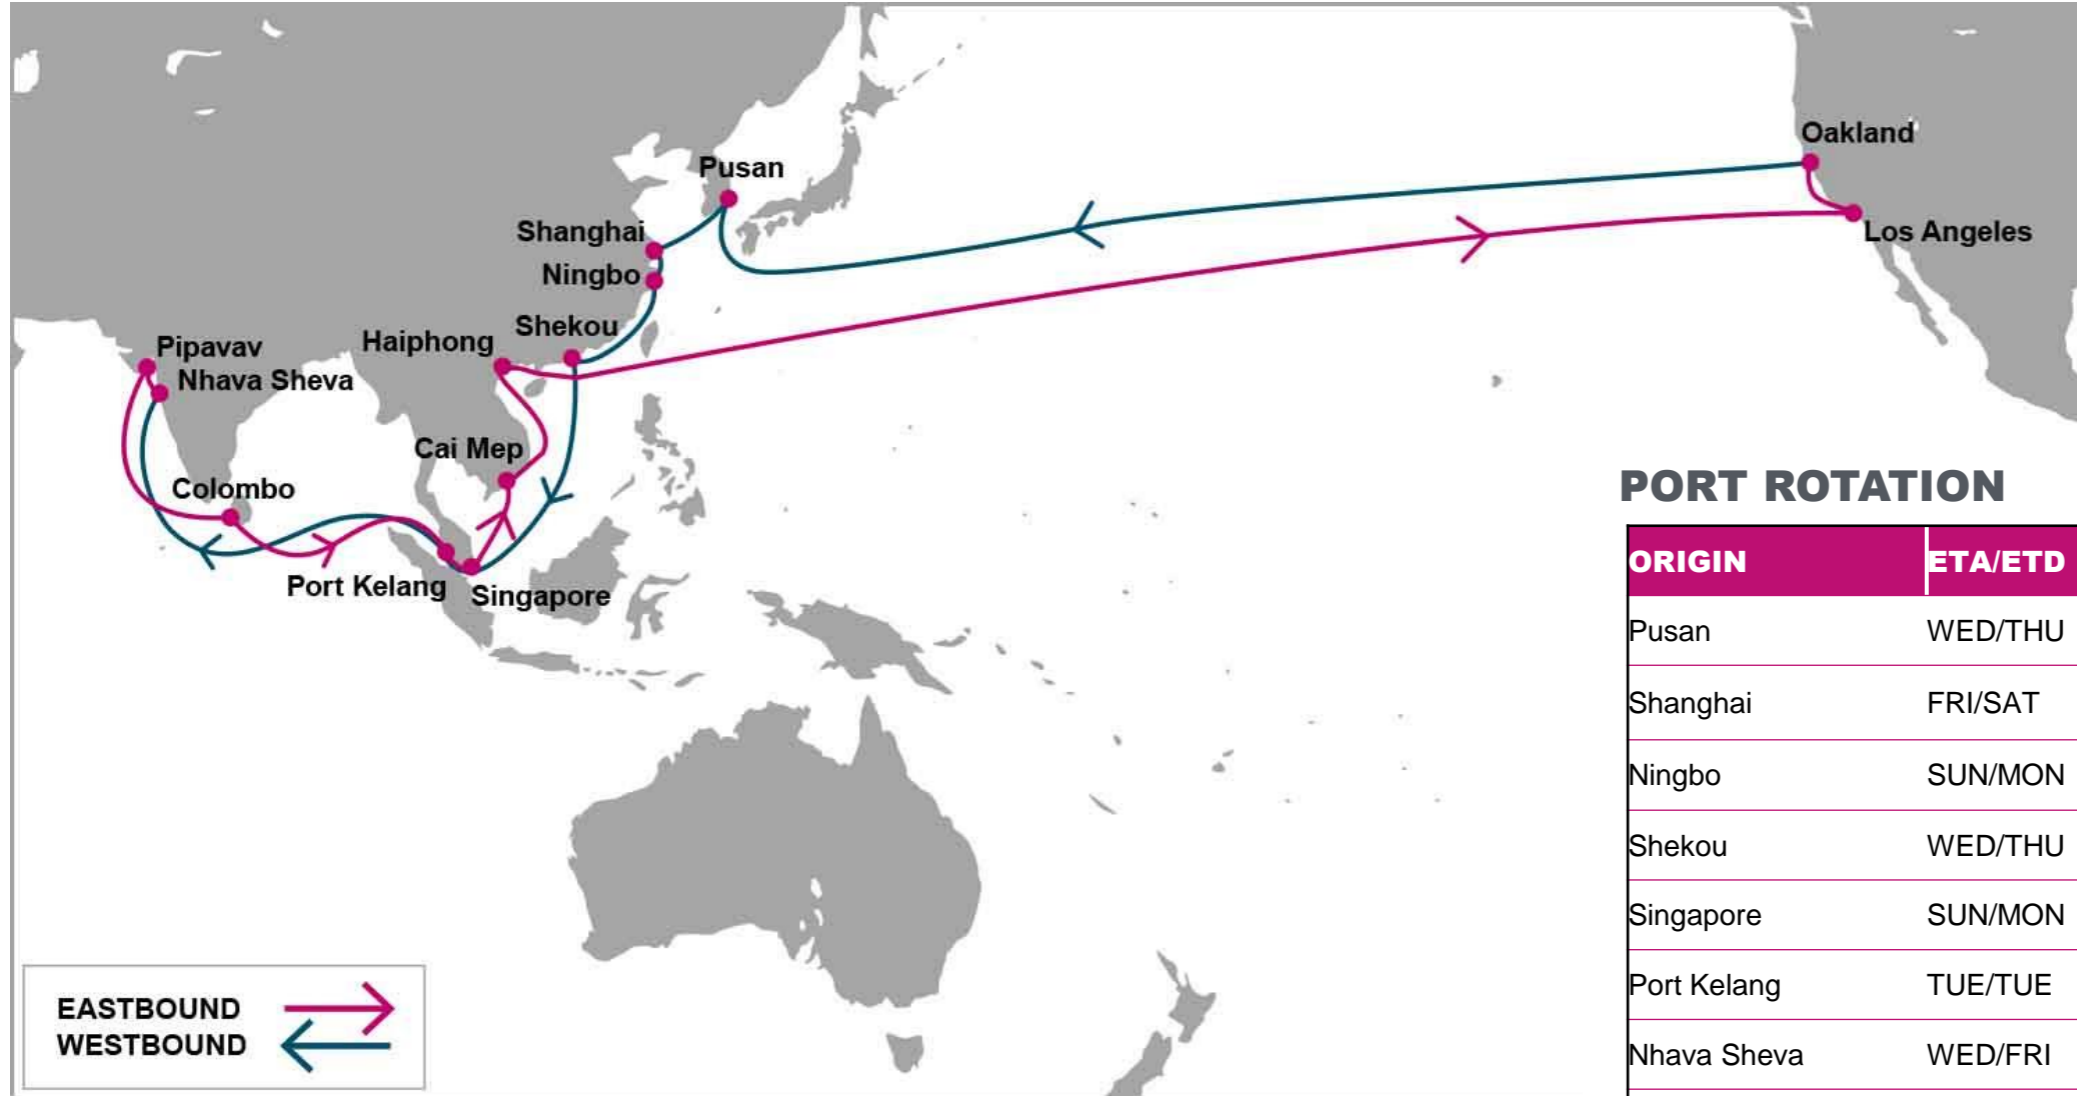

For more information, please click [here](#)

PORT ROTATION

(Terminals are subject to change)

ORIGIN	ETA/ETD	TERMINAL
Pusan	WED/THU	Hyundai Pusan Newport Terminal (HPNT)
Shanghai	FRI/SAT	SIPG Waigaoqiao Phase II/III (SIPGZCT)
Ningbo	SUN/MON	Ningbo Port Beilun Third Container Terminal (NBCT)
Shekou	WED/THU	Mawan Container Terminal (MCT)
Singapore	SUN/MON	PSA Singapore
Port Kelang	TUE/TUE	Westports
Nhava Sheva	WED/FRI	Gateway Terminal India (GTI)
Pipavav	SAT/SUN	APM Terminals Pipavav
Colombo	WED/WED	Colombo International Container Terminals (CICT)
Port Kelang	SUN/MON	Westports
Singapore	MON/WED	PSA Singapore
Cai Mep	THU/FRI	Tan Cang Cai Mep International Terminal (TCIT)
Haiphong	MON/TUE	Haiphong International Container Terminal (HICT)
Los Angeles	WED/MON	Yusen Terminal International (YTI)
Oakland	TUE/WED	TraPac
Pusan	WED/THU	Pusan Newport Company (PNC)

Turnaround days: 77

W/B	NSA	PAV	CMB	E/B	PKG	SIN	CMP	HPH
PUS	20	23	27	NSA	9	10	13	17
SHA	18	21	25	PAV	7	8	11	15
NGB	16	19	23	CMB	4	5	8	12
SHK	14	17	21	PKG		1	3	7
SIN	9	12	16	SIN			1	5
PKG	7	10	14					

KEY TRANSIT TABLE - UNLOCODE PORT NAME & COUNTRY NAME

PUS: Pusan, South Korea | **SHA:** Shanghai, China | **NGB:** Ningbo, China | **SHK:** Shekou, China | **NSA:** Nhava Sheva, India | **PAV:** Pipavav, India | **CMB:** Colombo, Sri Lanka | **PKG:** Port Kelang, Malaysia | **SIN:** Singapore, Singapore | **HPH:** Haiphong, Vietnam | **CMP:** Cai Mep, Vietnam

NOTE: Transit times and port rotation are as of now and subject to change