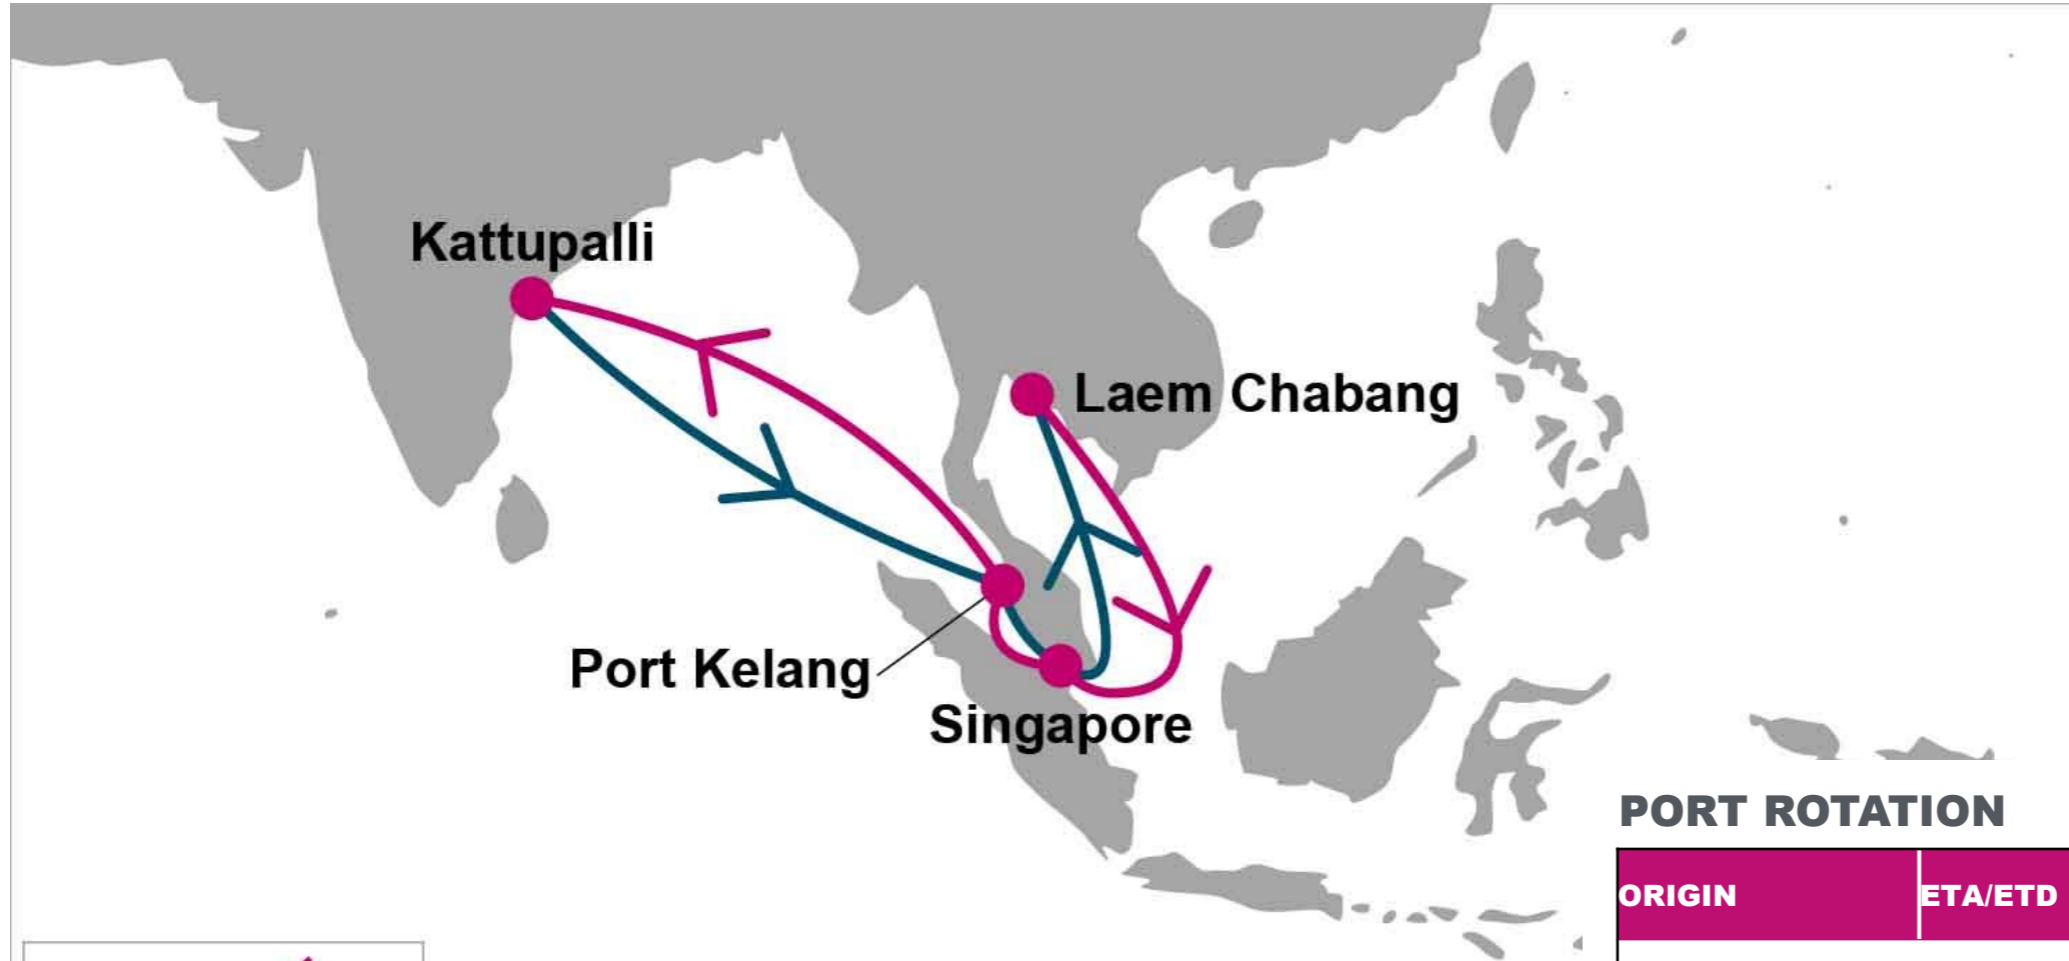

**KEY TRANSIT TABLE - UNLOCODE PORT NAME & COUNTRY NAME**

LCH: Laem Chabang, Thailand | SIN: Singapore, Singapore | PAV: Pipapav, India | KHI: Karachi, Pakistan | BQM: Bin Qasim, Pakistan | NSA: Nhava Sheva, India | CMB: Colombo, Sri Lanka | PKG: Port Kelang, Malaysia

NOTE: Transit times and port rotation are as of now and subject to change

For more information, please click [here](#)

<b>E/B</b>	<b>NSA</b>	<b>W/B</b>	<b>SIN</b>
SIN	6	NSA	6

**PORT ROTATION**

(Terminals are subject to change)

**SIN:** Singapore, Singapore | **NSA:** Nhava Sheva, India

NOTE: Transit times and port rotation are as of now and subject to change

For more information, please click [here](#)

**PORT ROTATION**

(Terminals are subject to change)

**KEY TRANSIT TABLE** - UNLOCODE PORT NAME & COUNTRY NAME

JED: Jeddah, Saudi Arabia | SOK: Sokhna, Egypt

NOTE: Transit times and port rotation are as of now and subject to change