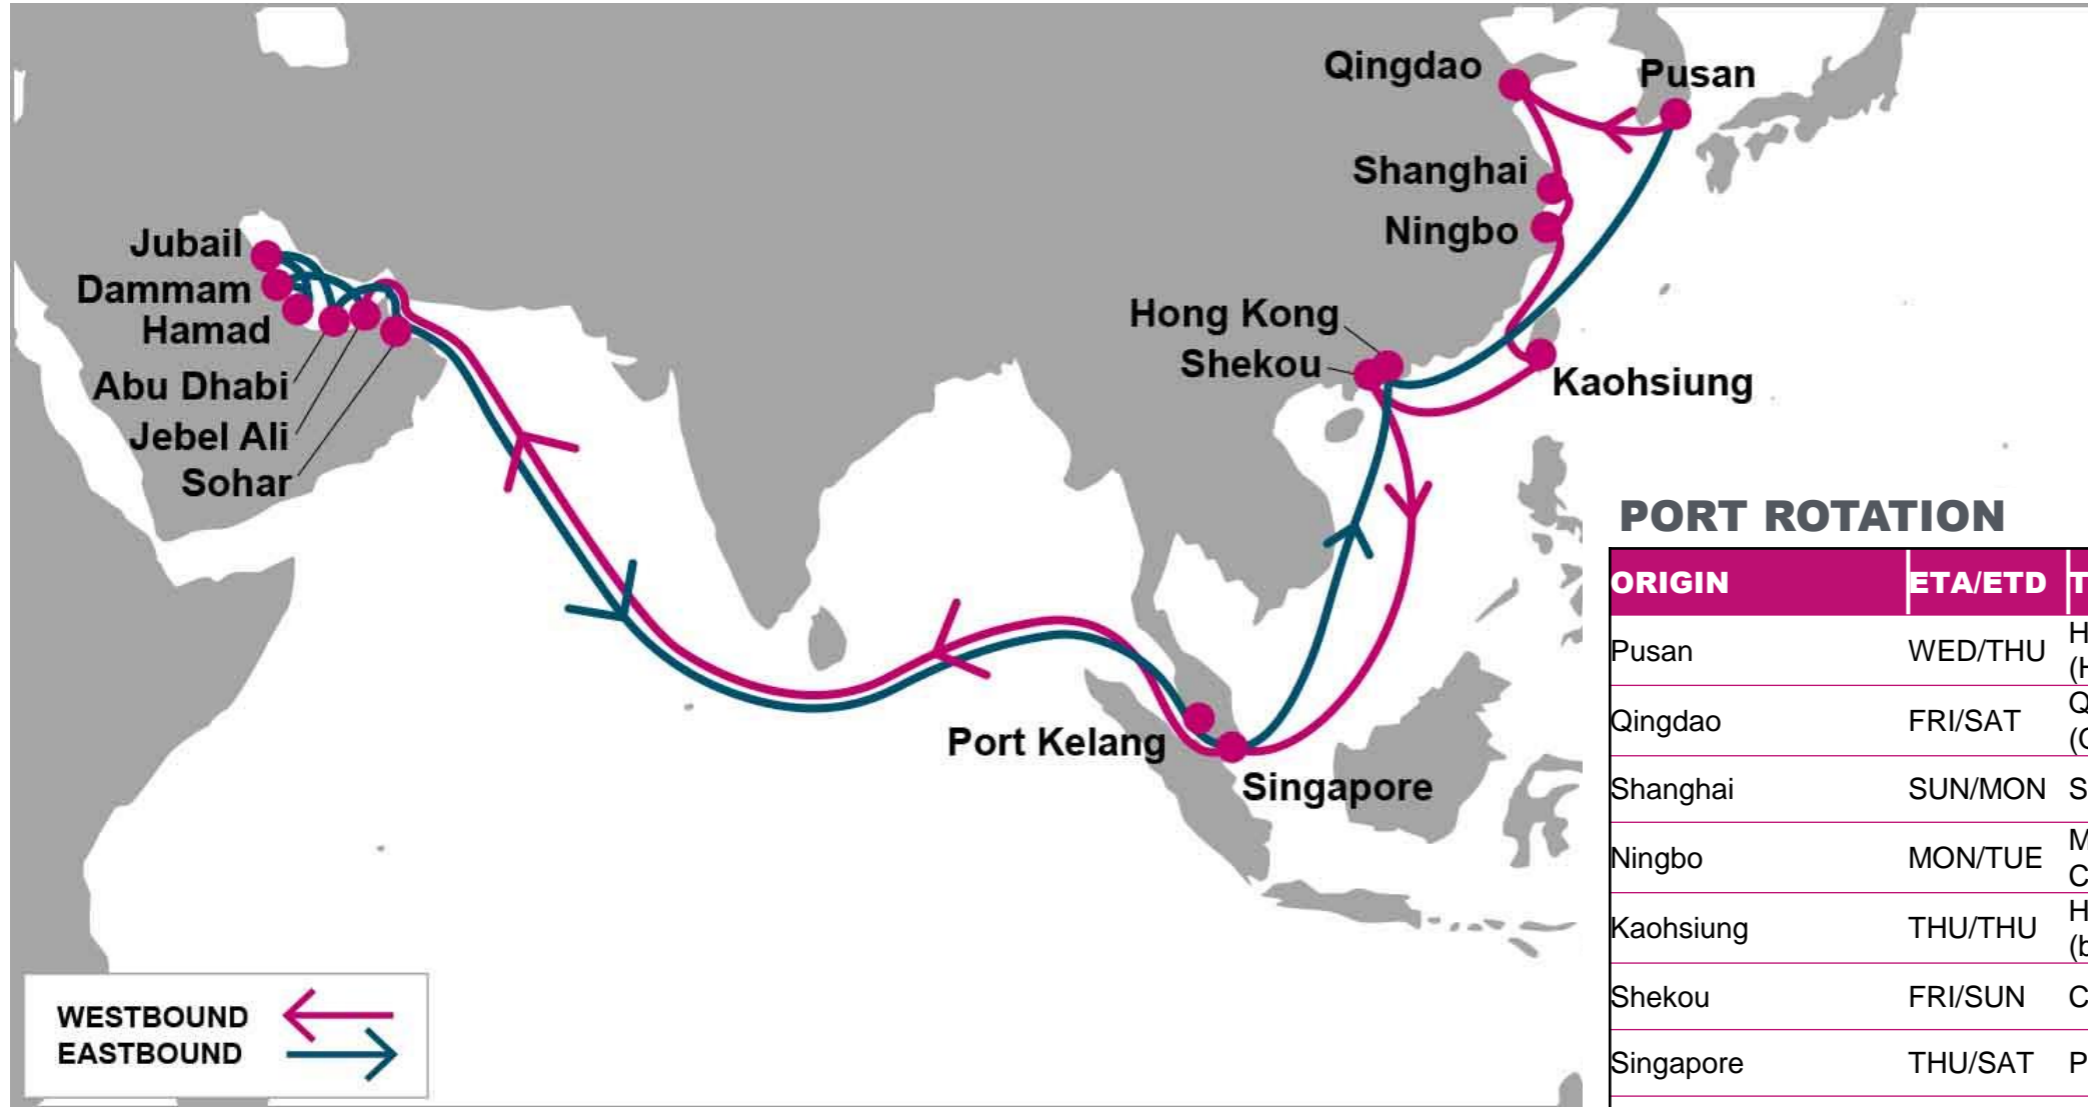

For more information, please click [here](#)

PORT ROTATION

(Terminals are subject to change)

ORIGIN	ETA/ETD	TERMINAL
Pusan	WED/THU	Hyundai Pusan New-port Terminal (HPNT)
Qingdao	FRI/SAT	Qingdao Qianwan Container Terminal (QQCT)
Shanghai	SUN/MON	SIPG Yangshan Phase IV (SIPGSD)
Ningbo	MON/TUE	Meishan/Meigang Island International Container Terminal (MSICT)
Kaohsiung	THU/THU	Hyundai Ocean Pioneer Agency (berths 118/119)
Shekou	FRI/SUN	Chiwan Container Terminal (CCT)
Singapore	THU/SAT	PSA Singapore
Jebel Ali	SUN/TUE	DP World Jebel Ali (Terminal 3)
Dammam	WED/THU	International Port Services Dammam (IPS)
Hamad	FRI/SAT	Hamad Container Terminal
Jubail	SUN/MON	Jubail Commercial Port
Abu Dhabi	TUE/TUE	CSP Abu Dhabi Terminal
Sohar	THU/THU	Oman International Container Terminal (OICT)
Port Kelang	SAT/SUN	Westports
Singapore	MON/TUE	PSA Singapore
Hong Kong	SAT/SAT	Hong Kong Seaport Alliance (HKSPA)
Pusan	WED/THU	Hyundai Pusan New-port Terminal (HPNT)

W/B	JEA	DMM	HMD	JUB	AUH	SOH	E/B	PKG	SIN	HKG	PUS	TAO	SHA	NGB	KHH	SHK
PUS	24	27	29	31	33	35	JEA	18	20	25	29	31	33	34	37	39
TAO	22	25	27	29	31	33	DMM	15	17	22	26	28	30	33	34	36
SHA	20	23	25	27	29	31	HMD	14	16	21	25	27	29	31	33	35
NGB	19	22	24	26	28	30	JUB	12	14	19	23	25	27	28	31	33
KHH	16	19	21	23	25	27	AUH	10	12	17	21	23	25	26	29	31
SHK	14	17	19	21	23	25	SOH	8	10	15	19	21	23	24	27	29
SIN	8	11	13	15	17	19										

KEY TRANSIT TABLE - UNLOCODE PORT NAME & COUNTRY NAME

TAO: Qingdao, China | PUS: Pusan, South Korea | SHA: Shanghai, China | NGB: Ningbo, China | KHH: Kaohsiung, Taiwan | SHK: Shekou, China | SIN: Singapore, Singapore | HKG: Hong Kong, China | PKG: Port Kelang, Malaysia | JEA: Jebel Ali, UAE | DMM: Dammam, Saudi Arabia | HMD: Hamad, Qatar | JUB: Jubail, Saudi Arabia | AUH: Abu Dhabi, UAE | SOH: Sohar, Oman

NOTE: Transit times and port rotation are as of now and subject to change