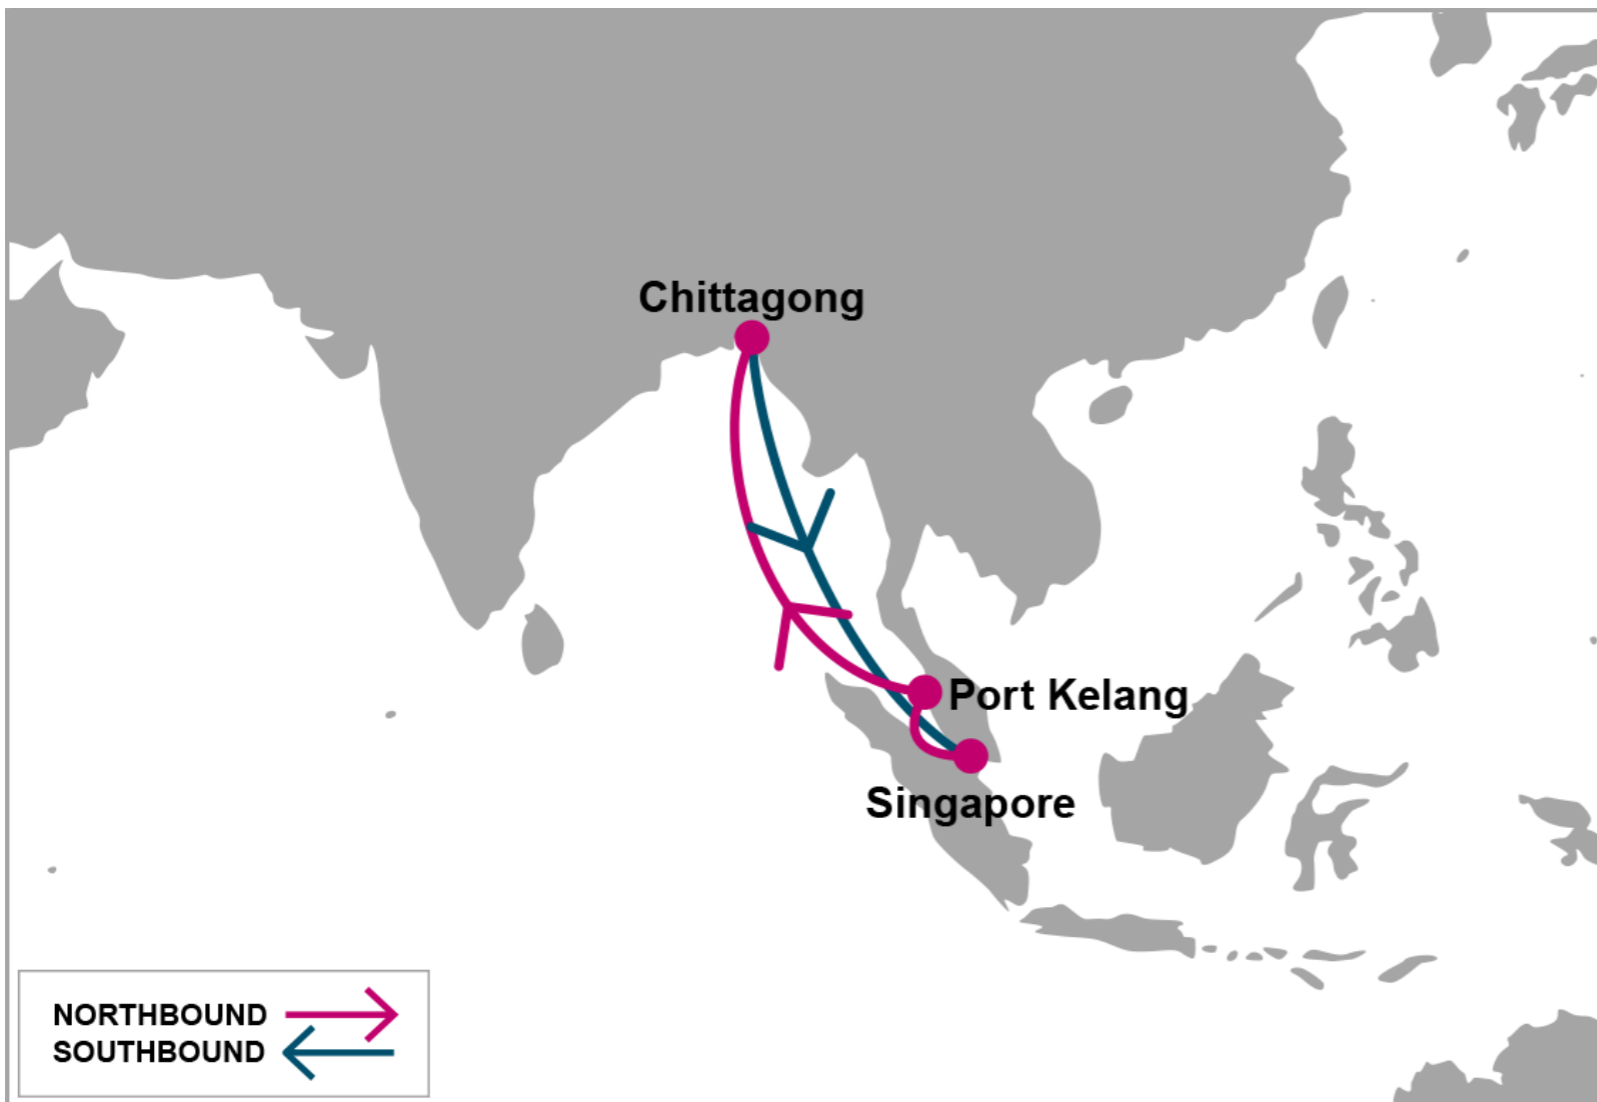

**KEY TRANSIT TABLE** - UNLOCODE PORT NAME & COUNTRY NAME

SHA: Shanghai, China | NGB: Ningbo, China | HKG: Hong Kong, China | SHK: Shekou, China | SIN: Singapore, Singapore | PKG: Port Kelang, Malaysia | MAA: Chennai, India | KTP: Kattupalli, India | HPH: Haiphong, Vietnam

NOTE: Transit times and port rotation are as of now and subject to change

For more information, please click [here](#)

**PORT ROTATION**

(Terminals are subject to change)

ORIGIN	ETA/ETD	TERMINAL
Singapore	WED/THU	PSA Singapore
Port Kelang <sup>1</sup>	FRI/SAT	Westports
Port Kelang <sup>2</sup>	SAT/SAT	North Port
Chennai	WED/THU	PSA Chennai (CITPL)
Visakhapatnam	FRI/SUN	Visakha Container Terminal
Singapore	WED/THU	PSA Singapore
<b>Turnaround days: 14</b>		

**SIN:** Singapore, Singapore | **PKG:** Port Kelang, Malaysia | **MAA:** Chennai, India | **VTZ:** Visakhapatnam, India

NOTE: Transit times and port rotation are as of now and subject to change

For more information, please click [here](#)

**KEY TRANSIT TABLE** - UNLOCODE PORT NAME & COUNTRY NAME

JED: Jeddah, Saudi Arabia | SOK: Sokhna, Egypt

NOTE: Transit times and port rotation are as of now and subject to change