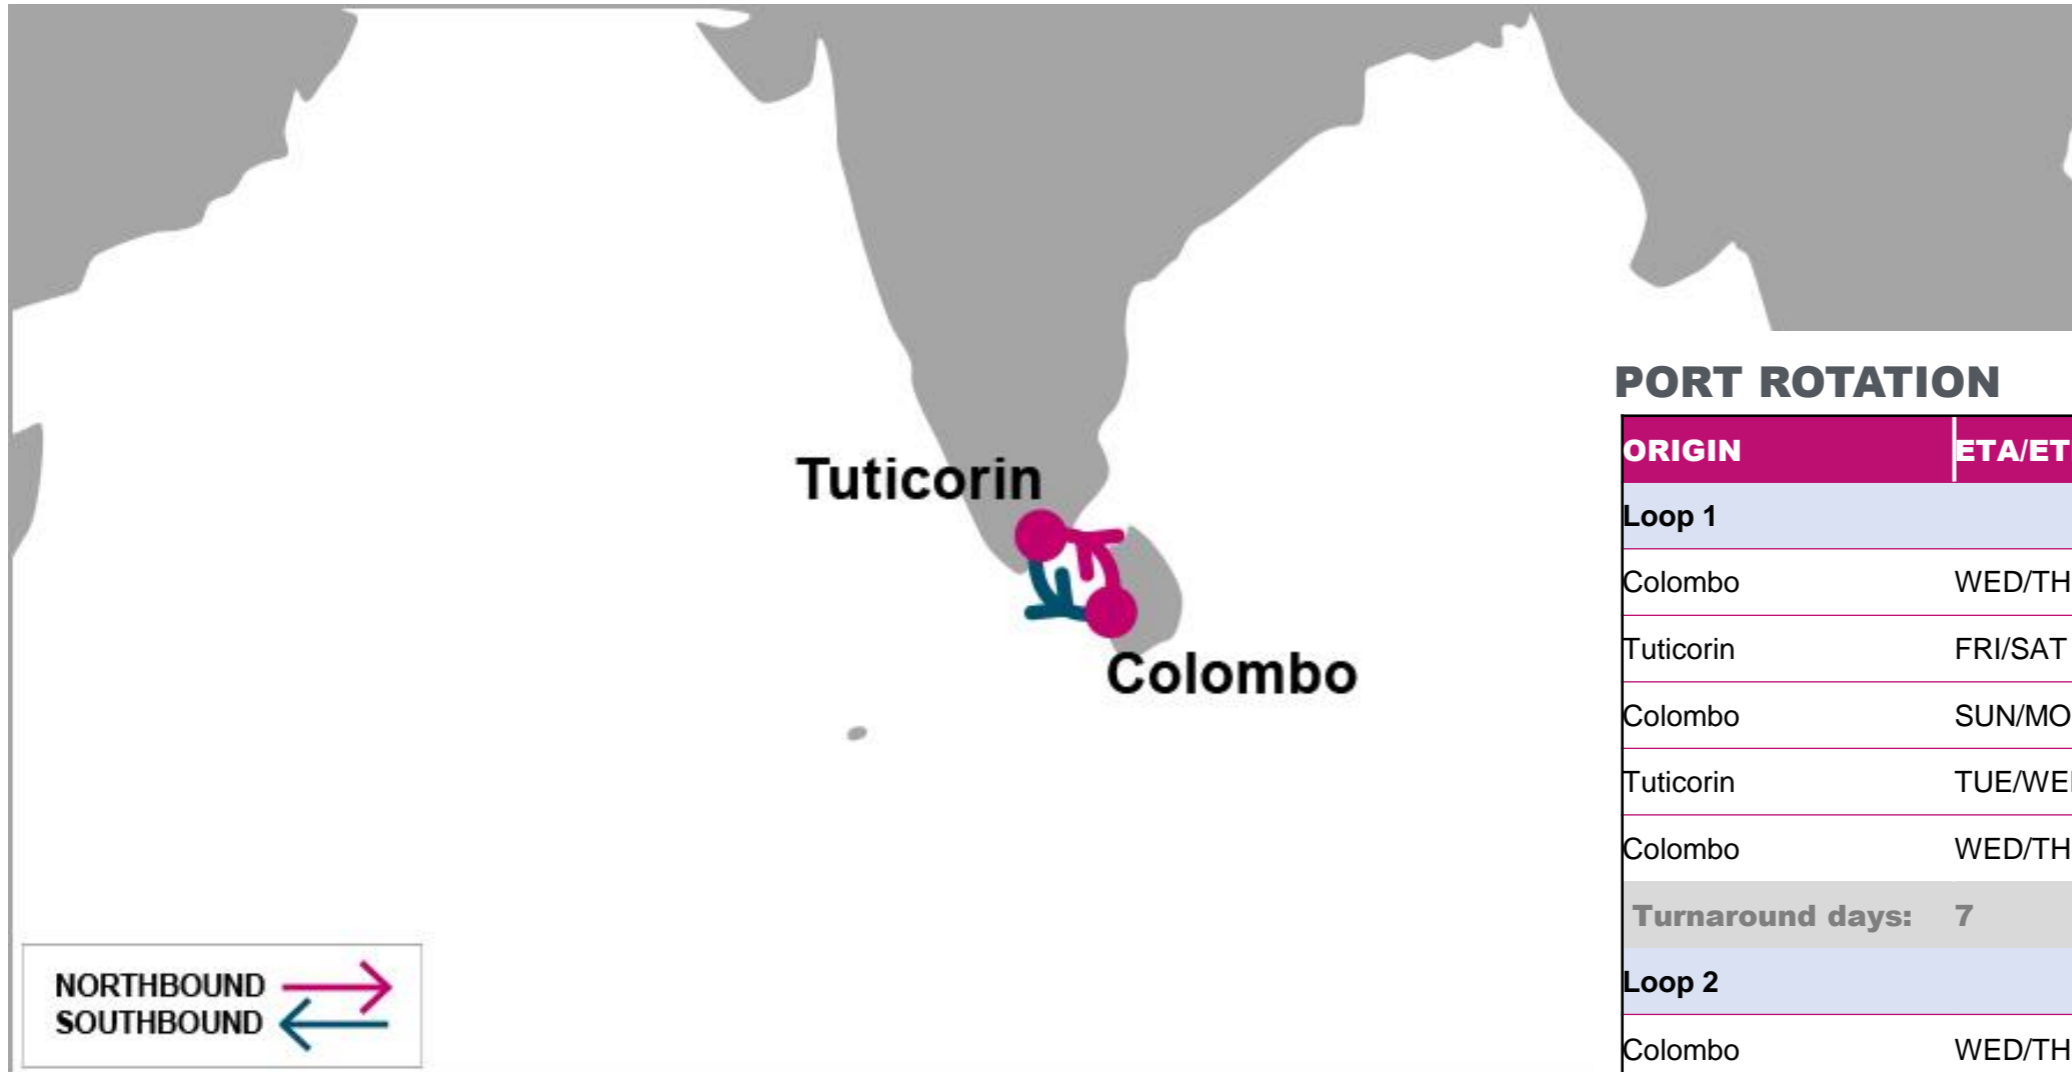

**KEY TRANSIT TABLE** - UNLOCODE PORT NAME & COUNTRY NAME

**CMB:** Colombo, Pakistan | **CTG:** Chittagong, Bangladesh

NOTE: Transit times and port rotation are as of now and subject to change

For more information, please click [here](#)

**KEY TRANSIT TABLE** - UNLOCODE PORT NAME & COUNTRY NAME

SIN: Singapore, Singapore | CCU: Calcutta, India

NOTE: Transit times and port rotation are as of now and subject to change

For more information, please click [here](#)

**KEY TRANSIT TABLE** - UNLOCODE PORT NAME & COUNTRY NAME

**JED:** Jeddah, Saudi Arabia | **JEA:** Jebel Ali, UAE

NOTE: Transit times and port rotation are as of now and subject to change

For more information, please click [here](#)

**KEY TRANSIT TABLE** - UNLOCODE PORT NAME & COUNTRY NAME

JED: Jeddah, Saudi Arabia | SOK: Sokhna, Egypt

NOTE: Transit times and port rotation are as of now and subject to change