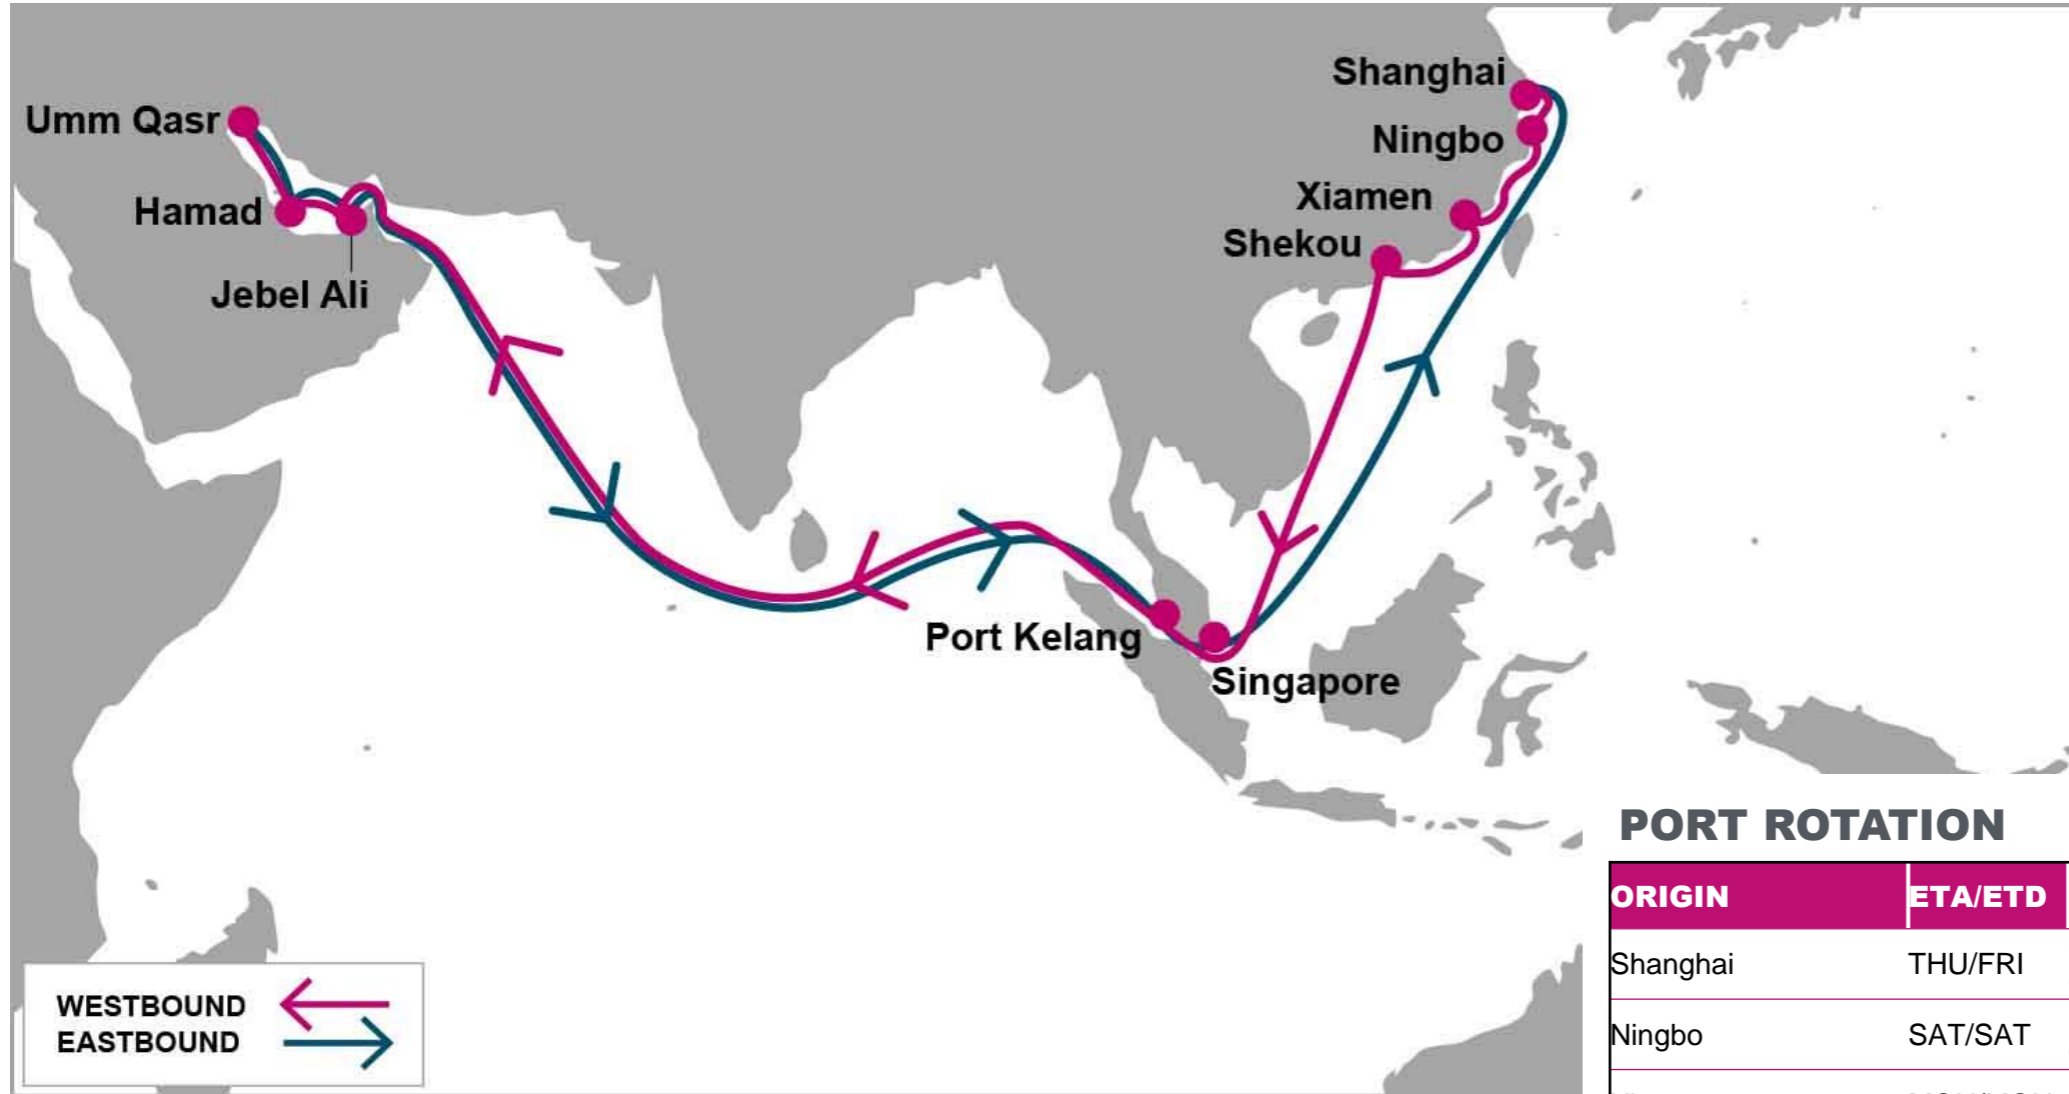

(Terminals are subject to change)

ORIGIN	ETA/ETD	TERMINAL
Qingdao	FRI/SUN	Qingdao Qianwan Container Terminal (QQCT)
Shanghai	MON/TUE	Shanghai Shengdong International Container Terminal
Ningbo	FRI/SAT	Ningbo Meishan-Island International Container Terminal
Nansha	SAT/SUN	Guangzhou South China Oceangate
Singapore	WED/THU	PSA Singapore
Jebel Ali	FRI/MON	Jebel Ali Container Terminal 4
Abu Dhabi	SUN/MON	COSCO SHIPPING PORT
Dammam	WED/THU	Saudi Global Ports
Abu Dhabi	SUN/MON	COSCO SHIPPING PORT
Port Kelang		Westports Malaysia Sdn Bhd
Qingdao	FRI/SUN	Qingdao Qianwan Container Terminal (QQCT)
<b>Turnaround days: 49</b>		

**TAO:** Qingdao, China | **SHA:** Shanghai, China | **NGB:** Ningbo, China | **NSA:** Nansha, China | **SIN:** Singapore, Singapore | **JEA:** Jebel Ali, UAE | **AUH:** Abu Dhabi, UAE | **DMM:** Dammam, Saudi Arabia | **PKG:** Port Kelang, Malaysia

NOTE: Transit times and port rotation are as of now and subject to change

For more information, please click [here](#)

**PORT ROTATION**

(Terminals are subject to change)

ORIGIN	ETA/ETD	TERMINAL
Shanghai	THU/FRI	SIPG (SHANGHAI INTL PORT GROUP) - WAIGAOQIAO
Ningbo	SAT/SAT	Ningbo Beilun International/First Container Terminals (NBCT)
Xiamen	MON/MON	Xiamen Haitian Container Terminal (XHCT)
Shekou	TUE/WED	Mawan Container Terminal (MCT)
Port Kelang	MON/TUE	Westports
Jebel Ali	THU/THU	DP World Jebel Ali (Terminal 3)
Hamad	FRI/FRI	Hamad Container Terminal
Umm Qasr	MON/WED	Basra Gateway Terminal
Hamad	THU/FRI	Hamad Container Terminal
Jebel Ali	SUN/MON	DP World Jebel Ali (Terminal 3)
Singapore	THU/THU	PSA Singapore
Shanghai	THU/FRI	SIPG (SHANGHAI INTL PORT GROUP) - WAIGAOQIAO
<b>Turnaround days: 49</b>		