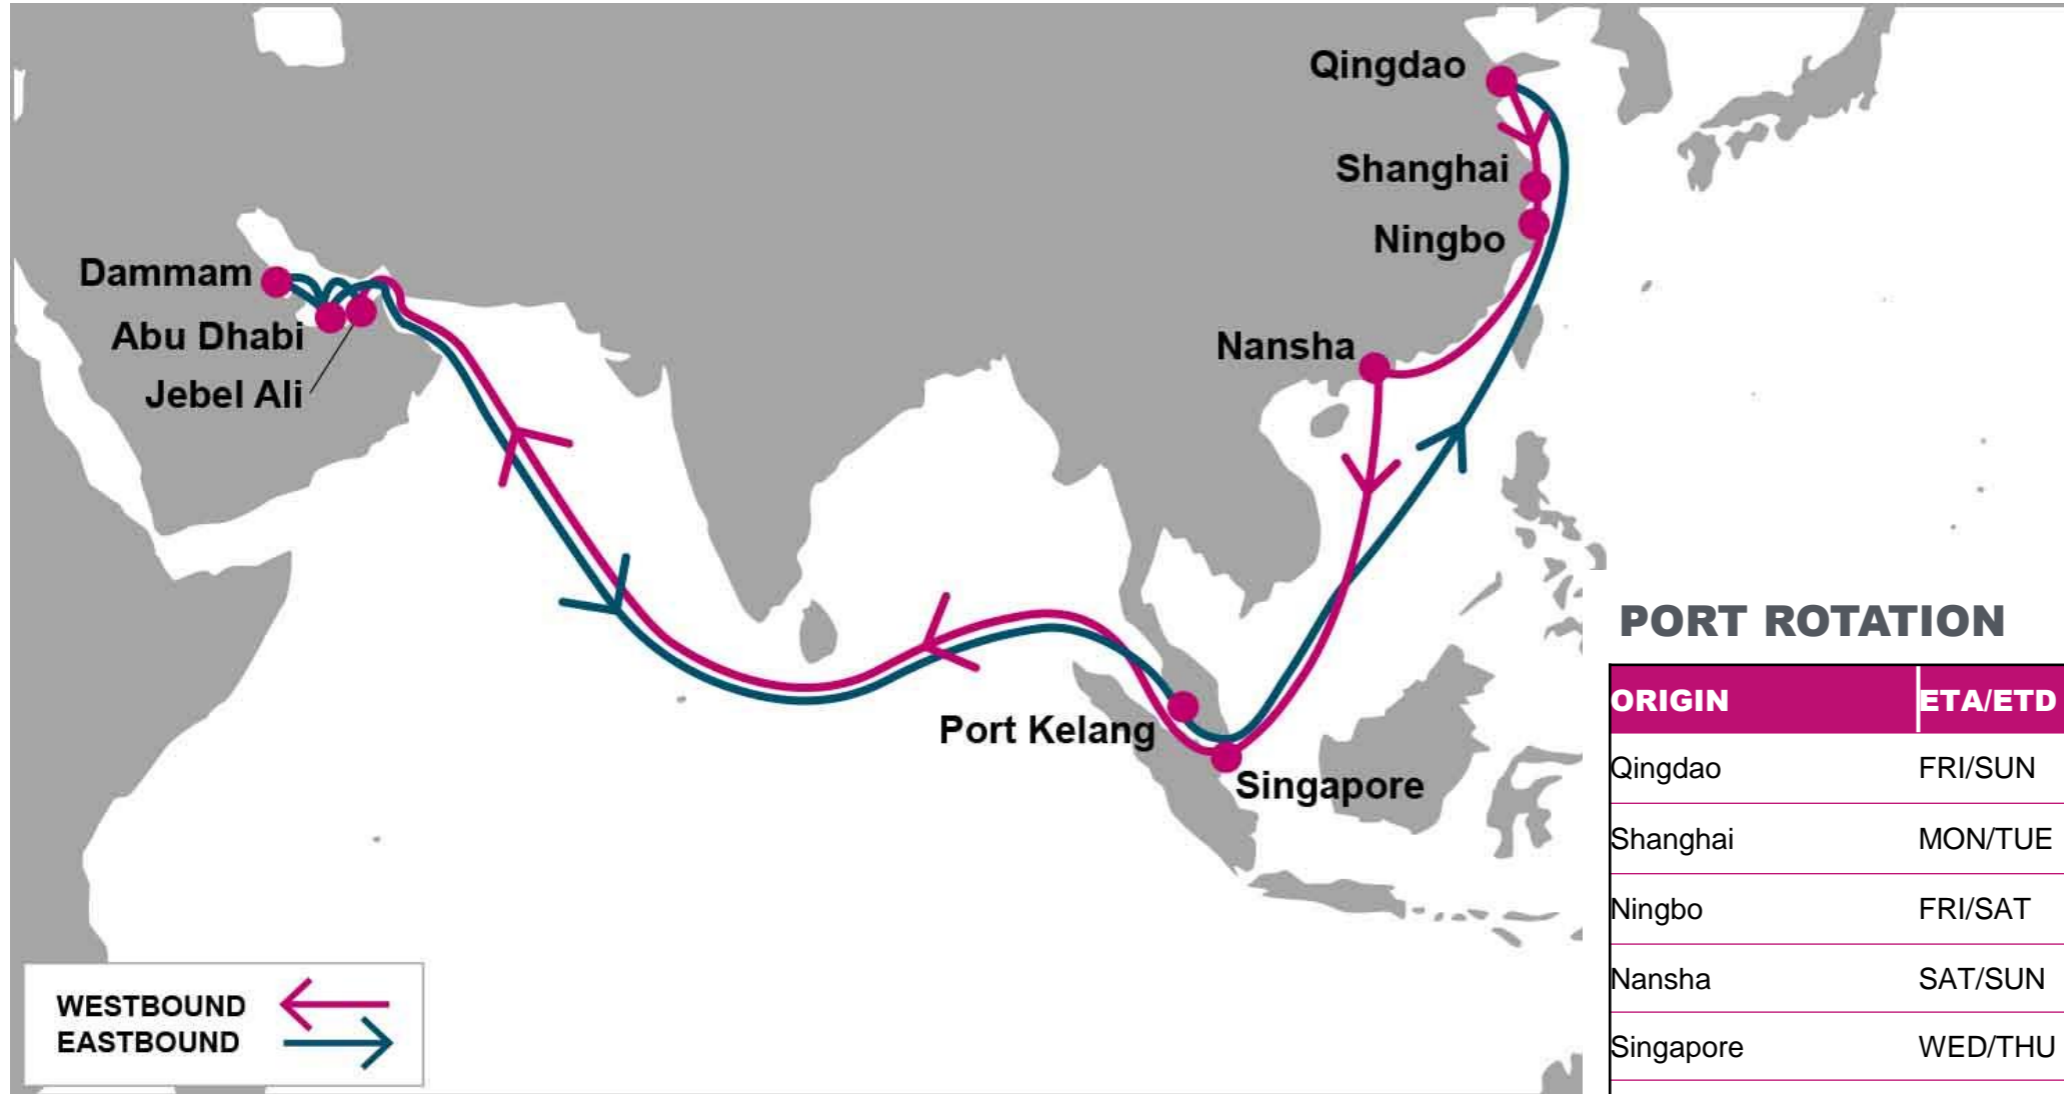

AS ONE, WE CAN.

**ONE**

OCEAN NETWORK EXPRESS

Service Maps  
**West Asia**

---

Copyright © Ocean Network Express Pte. Ltd. All Rights Reserved

For more information, please click [here](#)

**PORT ROTATION**

(Terminals are subject to change)

ORIGIN	ETA/ETD	TERMINAL
Qingdao	FRI/SUN	Qingdao Qianwan Container Terminal (QQCT)
Shanghai	MON/TUE	Shanghai Shengdong International Container Terminal
Ningbo	FRI/SAT	Ningbo Meishan-Island International Container Terminal
Nansha	SAT/SUN	Guangzhou South China Oceangate
Singapore	WED/THU	PSA Singapore
Jebel Ali	FRI/MON	Jebel Ali Container Terminal 4
Abu Dhabi	SUN/MON	COSCO SHIPPING PORT
Dammam	WED/THU	Saudi Global Ports
Abu Dhabi	SUN/MON	COSCO SHIPPING PORT
Port Kelang		Westports Malaysia Sdn Bhd
Qingdao	FRI/SUN	Qingdao Qianwan Container Terminal (QQCT)
<b>Turnaround days: 49</b>		

**TAO:** Qingdao, China | **SHA:** Shanghai, China | **NGB:** Ningbo, China | **NSA:** Nansha, China | **SIN:** Singapore, Singapore | **JEA:** Jebel Ali, UAE | **AUH:** Abu Dhabi, UAE | **DMM:** Dammam, Saudi Arabia | **PKG:** Port Kelang, Malaysia

NOTE: Transit times and port rotation are as of now and subject to change

For more information, please click [here](#)

**PORT ROTATION**

(Terminals are subject to change)

ORIGIN	ETA/ETD	TERMINAL
Shanghai	THU/FRI	SIPG (SHANGHAI INTL PORT GROUP) - WAIGAOQIAO
Ningbo	SAT/SAT	Ningbo Beilun International/First Container Terminals (NBCT)
Xiamen	MON/MON	Xiamen Haitian Container Terminal (XHCT)
Shekou	TUE/WED	Mawan Container Terminal (MCT)
Port Kelang	MON/TUE	Westports
Jebel Ali	THU/THU	DP World Jebel Ali (Terminal 3)
Hamad	FRI/FRI	Hamad Container Terminal
Umm Qasr	MON/WED	Basra Gateway Terminal
Hamad	THU/FRI	Hamad Container Terminal
Jebel Ali	SUN/MON	DP World Jebel Ali (Terminal 3)
Singapore	THU/THU	PSA Singapore
Shanghai	THU/FRI	SIPG (SHANGHAI INTL PORT GROUP) - WAIGAOQIAO
<b>Turnaround days: 49</b>		