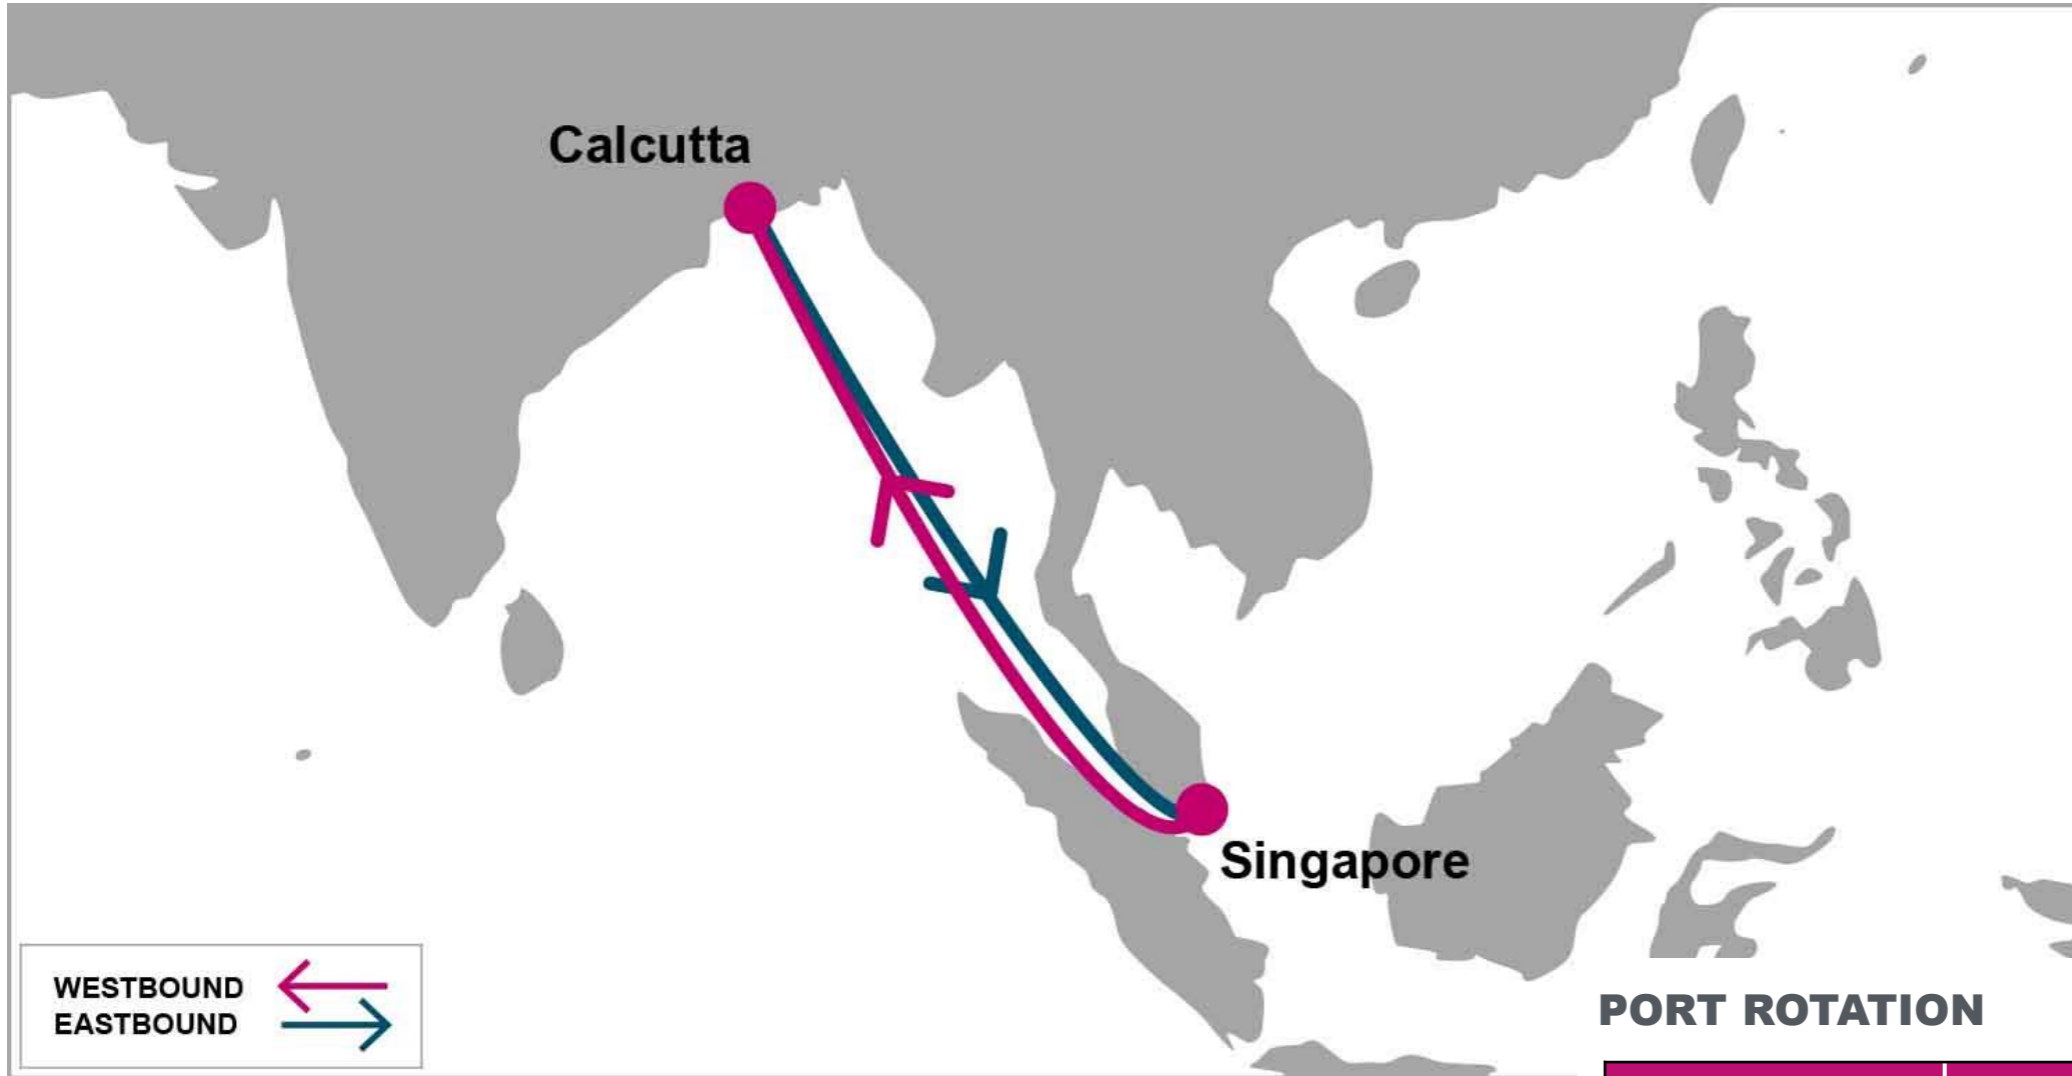

**SIN:** Singapore, Singapore | **PKG:** Port Kelang, Malaysia | **CGP:** Chittagong, Bangladesh

NOTE: Transit times and port rotation are as of now and subject to change

For more information, please click [here](#)

**KEY TRANSIT TABLE** - UNLOCODE PORT NAME & COUNTRY NAME

**CMB:** Colombo, Pakistan | **CTG:** Chittagong, Bangladesh

NOTE: Transit times and port rotation are as of now and subject to change

For more information, please click [here](#)

**KEY TRANSIT TABLE** - UNLOCODE PORT NAME & COUNTRY NAME

SIN: Singapore, Singapore | CCU: Calcutta, India

NOTE: Transit times and port rotation are as of now and subject to change

For more information, please click [here](#)

**KEY TRANSIT TABLE** - UNLOCODE PORT NAME & COUNTRY NAME

JED: Jeddah, Saudi Arabia | SOK: Sokhna, Egypt

NOTE: Transit times and port rotation are as of now and subject to change