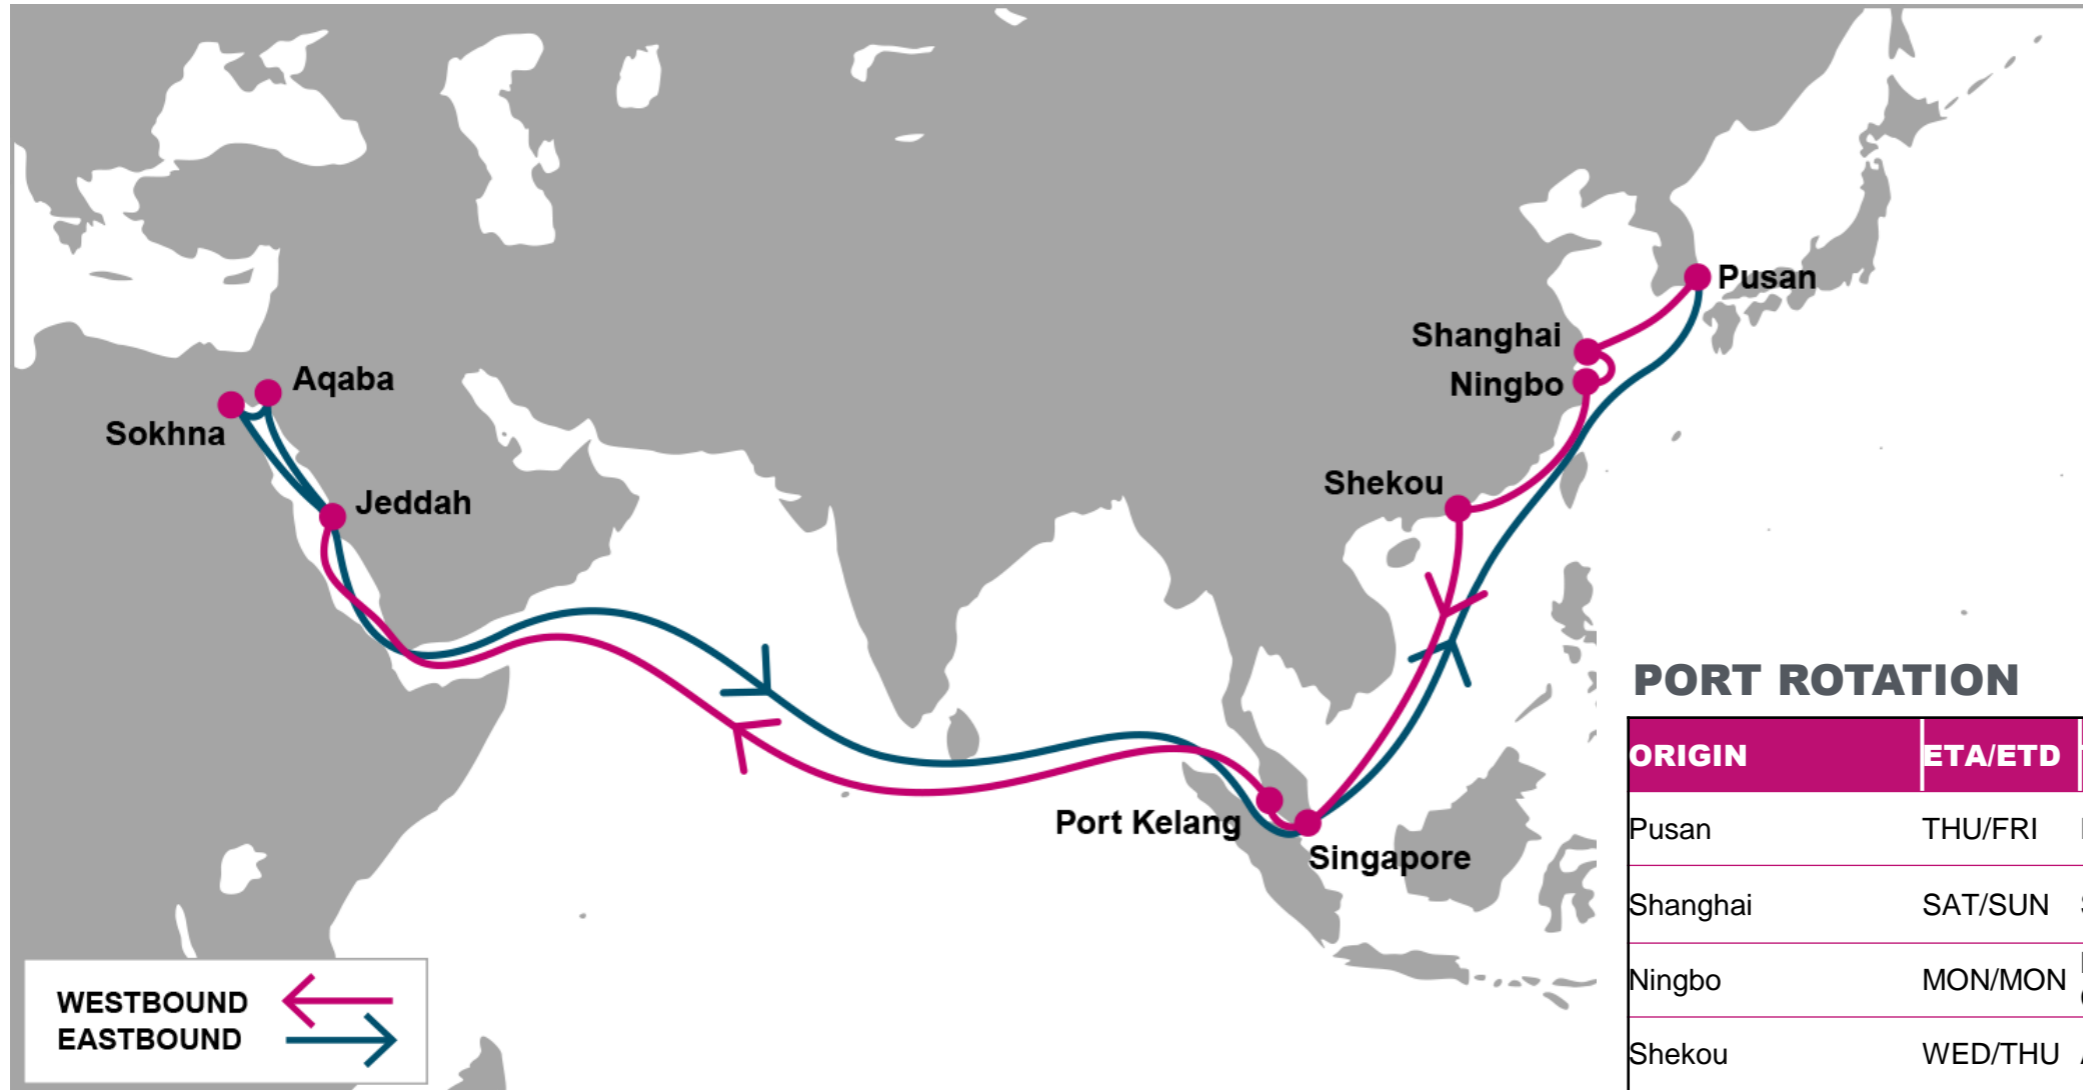

For more information, please click [here](#)

PORT ROTATION

(Terminals are subject to change)

ORIGIN	ETA/ETD	TERMINAL
Pusan	THU/FRI	Pusan Newport Company (PNC)
Shanghai	SAT/SUN	SIPG Yangshan Phase IV (SIPGSD)
Ningbo	MON/MON	Ningbo Beilun International/First Container Terminals (NBCT)
Shekou	WED/THU	APM Terminals Quetzal (TCQ)
Singapore	MON/MON	PSA Singapore
Port Kelang	TUE/TUE	North Port
Jeddah	SAT/SUN	DP World Jeddah
Aqaba	TUE/WED	Aqaba Container Terminal (ACT)
Sokhna	THU/SAT	DP World Sokhna
Jeddah	WED/THU	DP World Jeddah
Singapore	THU/FRI	PSA Singapore
Pusan	THU/FRI	Pusan Newport Company (PNC)

Turnaround days: 56

W/B	SIN	PKG	JED	AQB	SOK	E/B	SIN	PUS	SHA
PUS	10	11	22	25	27	AQB	22	29	31
SHA	8	9	20	23	25	SOK	19	26	28
NGB	7	8	19	22	24	JED	14	21	23
SHK	4	5	16	19	21	SIN		6	8
SIN		1	12	15	17				
PKG			11	14	16				

KEY TRANSIT TABLE - UNLOCODE PORT NAME & COUNTRY NAME

PUS: Pusan, South Korea | SHA: Shanghai, China | NGB: Ningbo, China | SHK: Shekou, China | SIN: Singapore, Singapore | PKG: Port Kelang, Malaysia | JED: Jeddah, Saudi Arabia | AQB: Aqaba, Jordan | SOK: Sokhna, Egypt

NOTE: Transit times and port rotation are as of now and subject to change