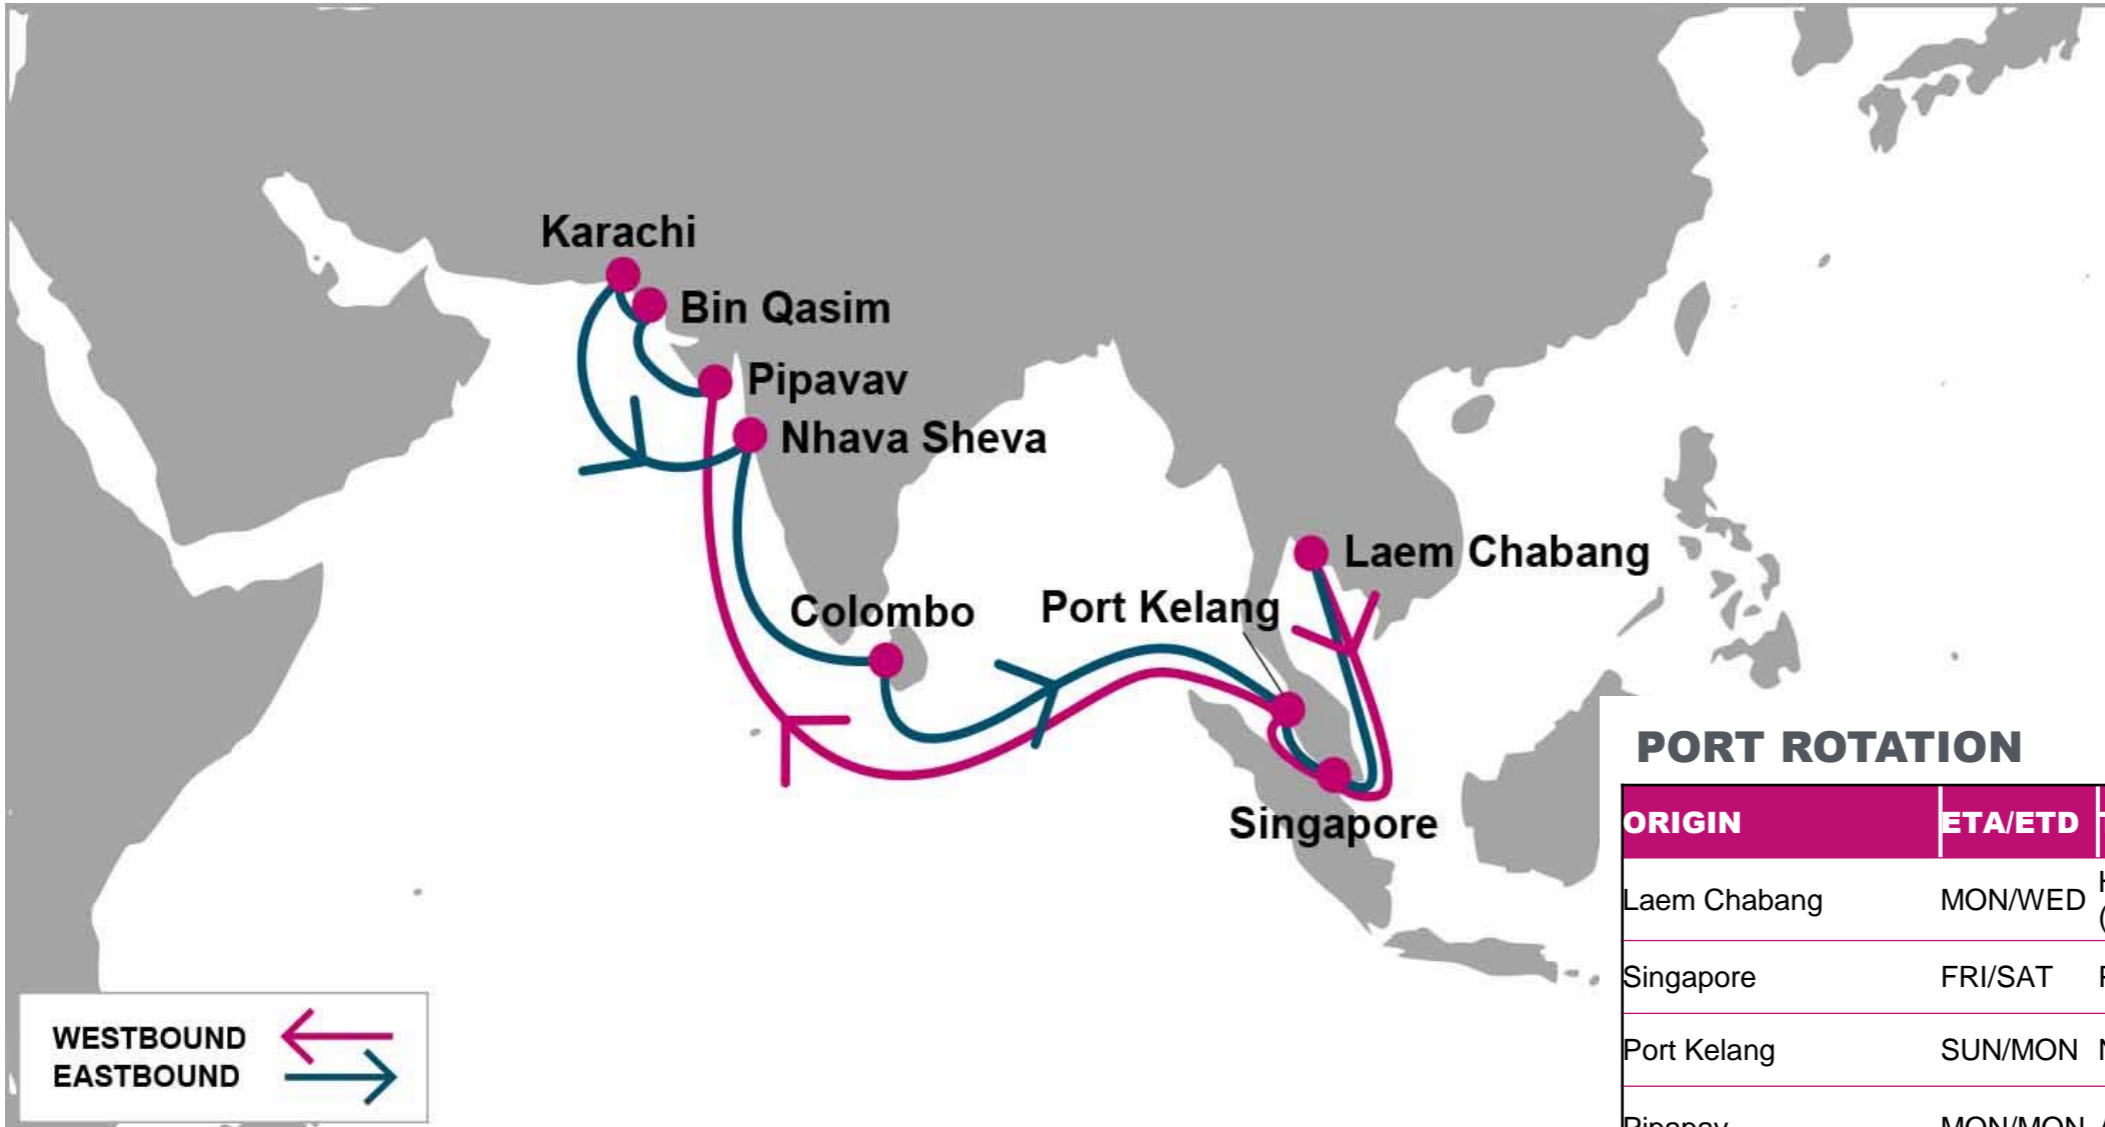

For more information, please click [here](#)

PORT ROTATION

(Terminals are subject to change)

ORIGIN	ETA/ETD	TERMINAL
Laem Chabang	MON/WED	Hutchison Laem Chabang Terminal (HLT)
Singapore	FRI/SAT	PSA Singapore
Port Kelang	SUN/MON	North Port / Westports
Pipapav	MON/MON	APM Terminals Pipavav
Bin Qasim	WED/THU	DP World Bin Qasim
Karachi	THU/FRI	Pakistan International Container Terminal (PICT)
Nhava Sheva	SUN/MON	Gateway Terminal India (GTI)
Colombo	THU/FRI	Colombo International Container Terminal (CICT)
Port Kelang	WED/THU	North Port / Westports
Singapore	THU/FRI	PSA Singapore
Laem Chabang	MON/WED	Hutchison Laem Chabang Terminal (HLT)

Turnaround days: 35

W/B	SIN	PKG	PAV	BQM	KHI	NSA	CMB	E/B	BQM	KHI	NSA	CMB	PKG	SIN	LCH
LCH	2	4	12	14	15	18	22	PAV	2	3	6	10	15	16	21
SIN		1	9	11	12	15	19	BQM			3	7	12	13	18
PKG			7	9	10	13	17	KHI			2	6	11	12	17
								NSA				3	7	8	13
								CMB					4	5	10
								PKG						2	6
								SIN							5

KEY TRANSIT TABLE - UNLOCODE PORT NAME & COUNTRY NAME

LCH: Laem Chabang, Thailand | SIN: Singapore, Singapore | PAV: Pipapav, India | KHI: Karachi, Pakistan | BQM: Bin Qasim, Pakistan | NSA: Nhava Sheva, India | CMB: Colombo, Sri Lanka | PKG: Port Kelang, Malaysia

NOTE: Transit times and port rotation are as of now and subject to change