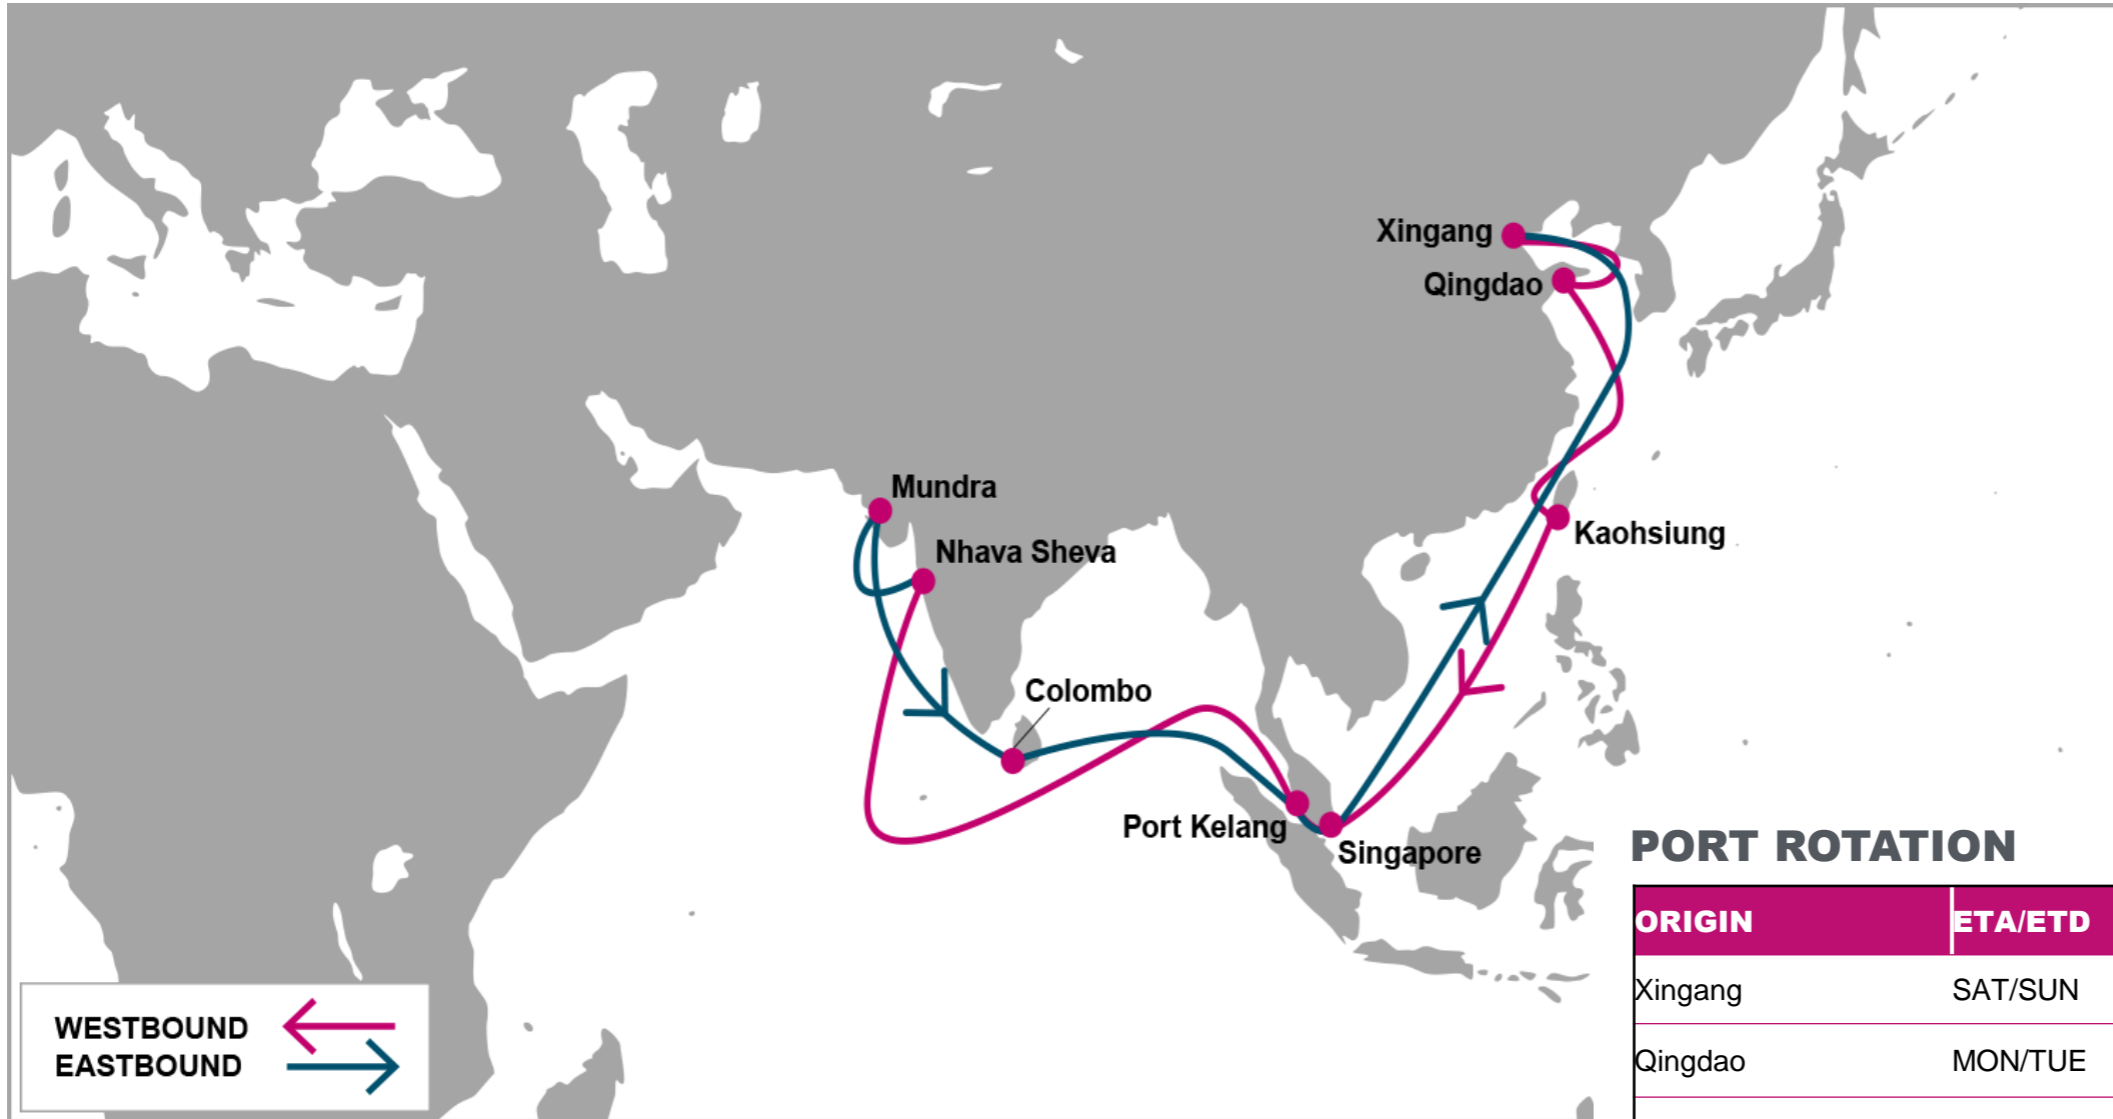

KEY TRANSIT TABLE - UNLOCODE PORT NAME & COUNTRY NAME

TAO: Qingdao, China | PUS: Pusan, South Korea | SHA: Shanghai, China | NGB: Ningbo, China | KHH: Kaohsiung, Taiwan | SHK: Shekou, China | SIN: Singapore, Singapore | HKG: Hong Kong, China | PKG: Port Kelang, Malaysia | JEA: Jebel Ali, UAE | DMM: Dammam, Saudi Arabia | HMD: Hamad, Qatar | JUB: Jubail, Saudi Arabia | AUH: Abu Dhabi, UAE | SOH: Sohar, Oman

**KEY TRANSIT TABLE - UNLOCODE PORT NAME & COUNTRY NAME**

PUS: Pusan, South Korea | SHA: Shanghai, China | NGB: Ningbo, China | SHK: Shekou, China | SIN: Singapore, Singapore | PKG: Port Kelang, Malaysia | JED: Jeddah, Saudi Arabia | AQB: Aqaba, Jordan | SOK: Sokhna, Egypt

**KEY TRANSIT TABLE - UNLOCODE PORT NAME & COUNTRY NAME**

**PUS:** Pusan, South Korea | **SHA:** Shanghai, China | **NGB:** Ningbo, China | **SHK:** Shekou, China | **NSA:** Nhava Sheva, India | **PAV:** Pipavav, India | **CMB:** Colombo, Sri Lanka | **PKG:** Port Kelang, Malaysia | **SIN:** Singapore, Singapore | **HPH:** Haiphong, Vietnam | **CMP:** Cai Mep, Vietnam

NOTE: Transit times and port rotation are as of now and subject to change

For more information, please click [here](#)

**PORT ROTATION**

(Terminals are subject to change)

ORIGIN	ETA/ETD	TERMINAL
Xingang	SAT/SUN	Tianjin Port Container Terminal (TCT)
Qingdao	MON/TUE	Qingdao New Qianwan Container Terminal (QQCT)
Kaohsiung	FRI/SAT	Evergreen Marine Corp (berth 79)
Singapore	THU/FRI	PSA Singapore
Port Kelang	FRI/SAT	Westports
Nhava Sheva	SAT/TUE	Jawaharlal Nehru Port Trust (JNPT)
Mundra	WED/THU	Adani CMA Mundra Terminal (ACMTPL)
Colombo	TUE/TUE	Jaya Container Terminal (JCT)
Port Kelang	SUN/MON	Westports
Singapore	TUE/WED	PSA Singapore
Xingang	SAT/SUN	Tianjin Port Container Terminal (TCT)
<b>Turnaround days: 49</b>		