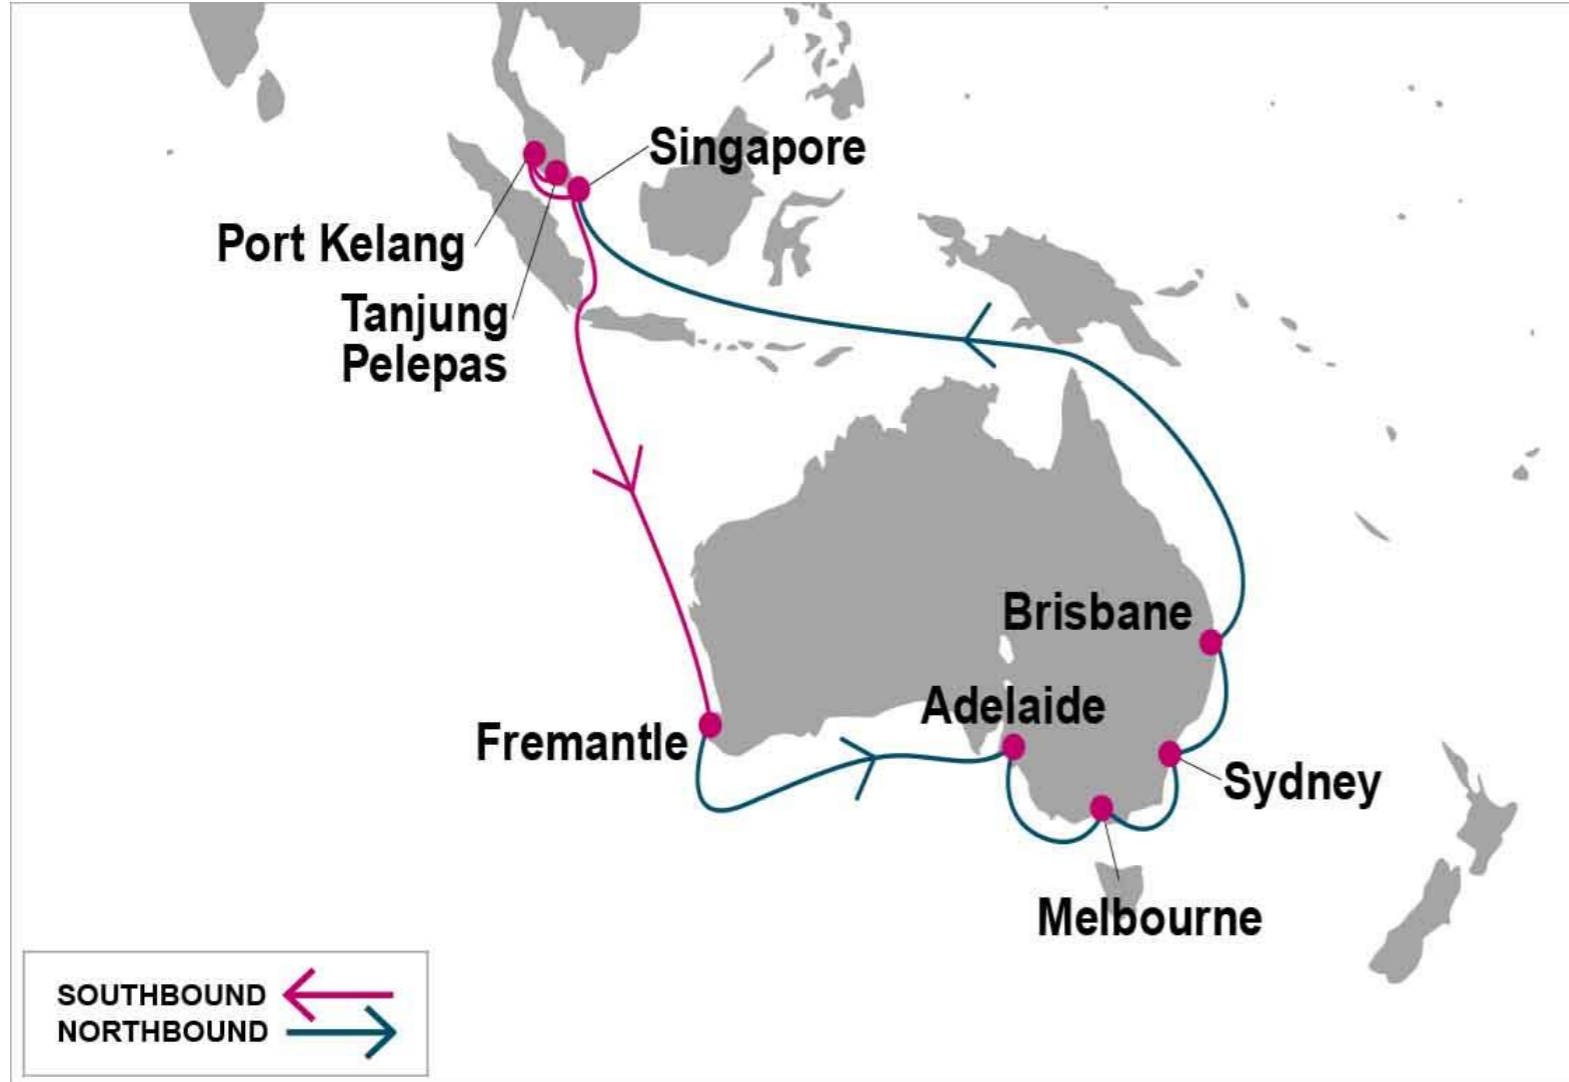

For more information, please click [here](#)

**PORT ROTATION**

(Terminals are subject to change)

ORIGIN	ETA/ETD	TERMINAL
Tanjung Pelepas	SUN/MON	Tanjung Pelepas
Port Kelang	TUE/WED	Westports
Singapore	THU/SAT	PSA Singapore
Fremantle	FRI/SUN	Patrick Terminals
Adelaide	FRI/SUN	Flinders Adelaide Container Terminal
Melbourne	WED/FRI	Victoria International Container Terminal (VICT)
Sydney	SUN/TUE	Patrick Terminals
Brisbane	WED/FRI	Patrick Terminals
Tanjung Pelepas	SUN/MON	Tanjung Pelepas
<b>Turnaround days: 49</b>		

S/B	FRE	ADL	MEL	SYD	BNE	N/B	TPP	PKG	SIN
TPP	11	18	23	27	30	FRE	28	30	32
PKG	9	16	21	25	28	ADL	21	23	25
SIN	6	13	18	22	25	MEL	16	18	10
						SYD	12	14	16
						BNE	9	11	13

**KEY TRANSIT TABLE - UNLOCODE PORT NAME & COUNTRY NAME**

**TPP:** Tanjung Pelepas, Malaysia | **PKG:** Port Kelang, Malaysia | **SIN:** Singapore, Singapore | **FRE:** Fremantle, Australia | **ADL:** Adelaide, Australia | **MEL:** Melbourne, Australia | **SYD:** Sydney, Australia | **BNE:** Brisbane, Australia

NOTE: Transit times and port rotation are as of now and subject to change