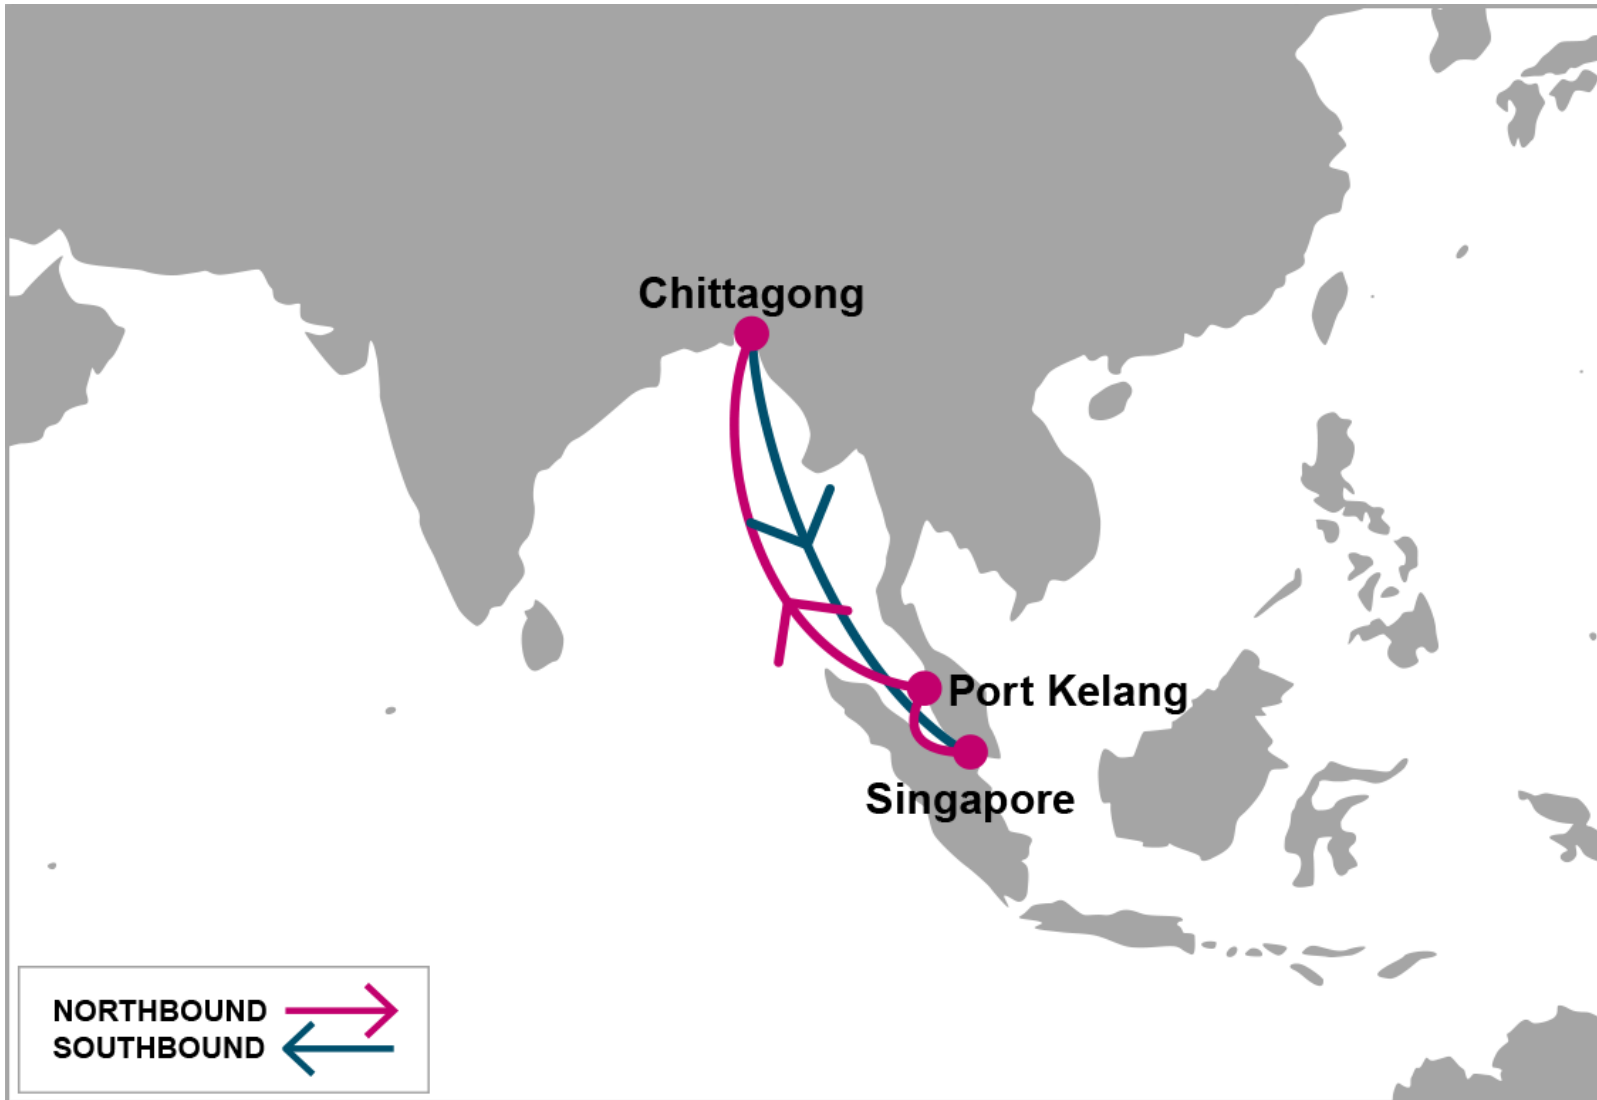

For more information, please click [here](#)

**PORT ROTATION**

(Terminals are subject to change)

| ORIGIN                     | ETA/ETD | TERMINAL                      |
|----------------------------|---------|-------------------------------|
| <b>Schedule 1</b>          |         |                               |
| Singapore                  | WED/THU | PSA Singapore                 |
| Port Kelang                | FRI/SAT | Westports                     |
| Chittagong                 | WED/SAT | New Container Terminal        |
| Singapore                  | WED/THU | PSA Singapore                 |
| <b>Turnaround days: 14</b> |         |                               |
| <b>Schedule 2</b>          |         |                               |
| Singapore                  | FRI/SAT | PSA Singapore                 |
| Port Kelang                | SUN/MON | Westports                     |
| Chittagong                 | THU/MON | Chittagong Container Terminal |
| Singapore                  | FRI/SAT | PSA Singapore                 |
| <b>Turnaround days: 14</b> |         |                               |
| <b>Schedule 3</b>          |         |                               |
| Singapore                  | SUN/MON | PSA Singapore                 |
| Chittagong                 | SAT/WED | New Container Terminal        |
| Singapore                  | SUN/MON | PSA Singapore                 |
| <b>Turnaround days: 14</b> |         |                               |

| <b>Schedule 3</b> |     |     |     |
|-------------------|-----|-----|-----|
| N/B               | CGP | S/B | SIN |
| SIN               | 5   | CGP | 4   |

**KEY TRANSIT TABLE** - UNLOCODE PORT NAME & COUNTRY NAME

**SIN:** Singapore, Singapore | **PKG:** Port Kelang, Malaysia | **CGP:** Chittagong, Bangladesh

NOTE: Transit times and port rotation are as of now and subject to change