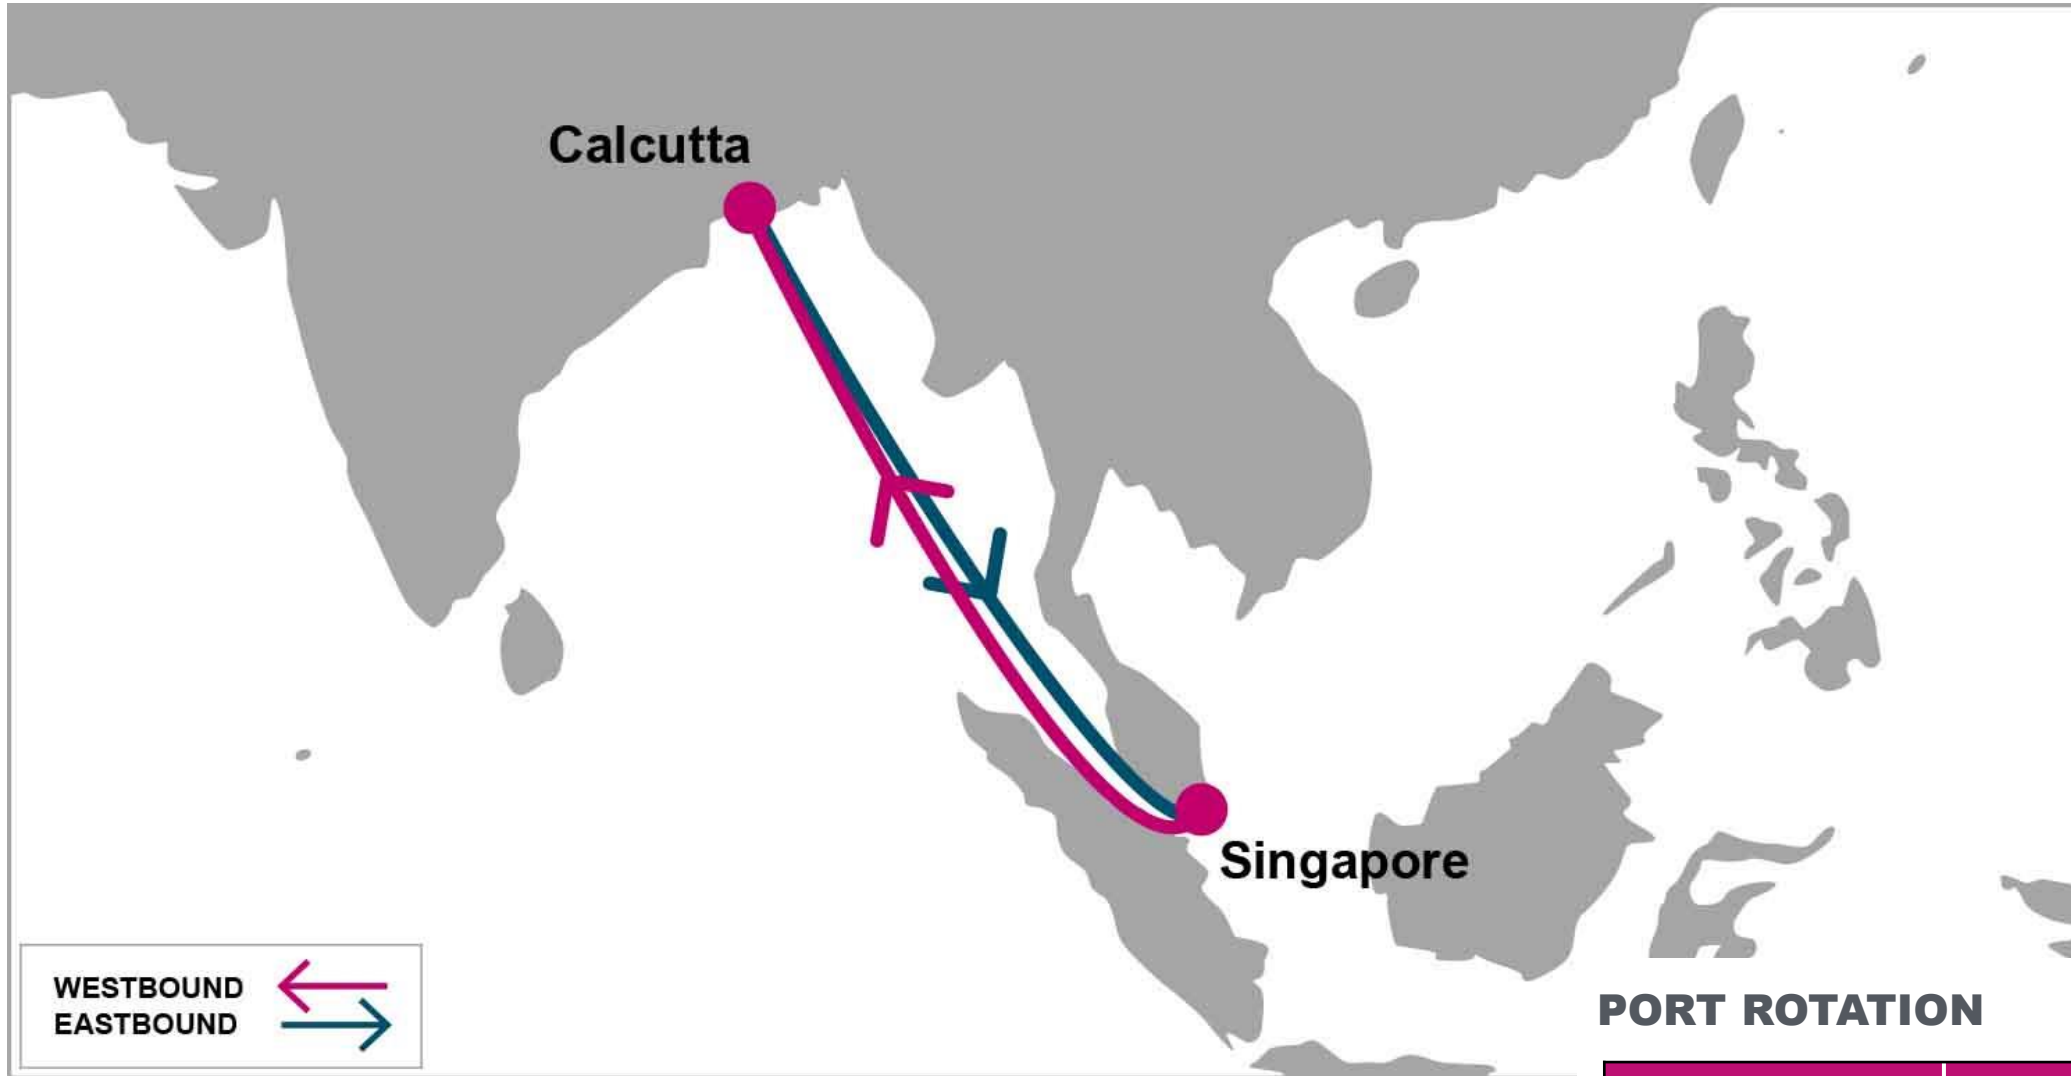

For more information, please click [here](#)

**PORT ROTATION**

(Terminals are subject to change)

<b>W/B</b>	<b>CCU</b>	<b>E/B</b>	<b>SIN</b>
<b>SIN</b>	6	<b>CCU</b>	6

ORIGIN	ETA/ETD	TERMINAL
Singapore	SAT/SUN	PSA Singapore
Calcutta	SAT/TUE	Kolkata Port Trust
Singapore	MON/TUE	PSA Singapore
<b>Turnaround days:</b>	<b>6</b>	

**KEY TRANSIT TABLE** - UNLOCODE PORT NAME & COUNTRY NAME

SIN: Singapore, Singapore | CCU: Calcutta, India

NOTE: Transit times and port rotation are as of now and subject to change