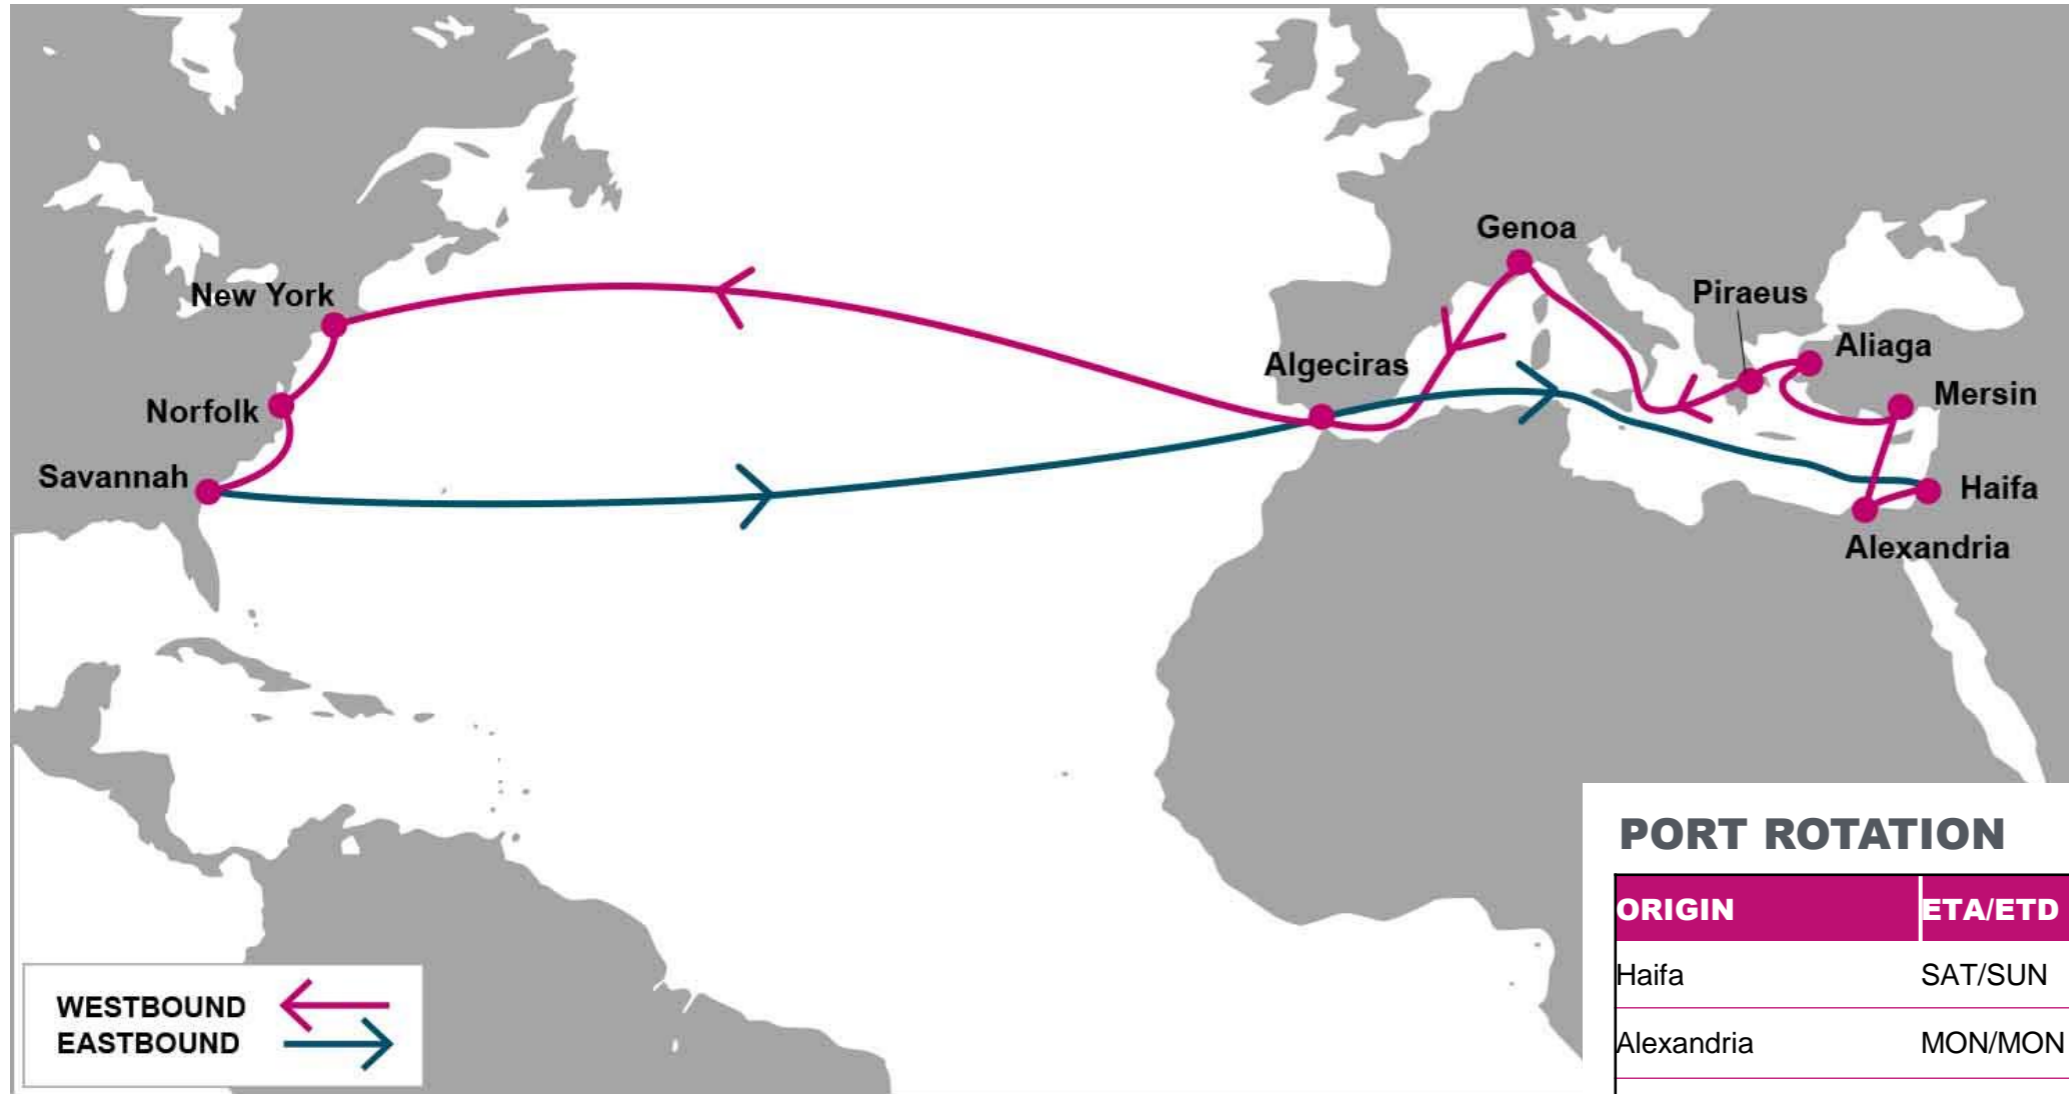

For more information, please click [here](#)

**PORT ROTATION**

(Terminals are subject to change)

ORIGIN	ETA/ETD	TERMINAL
Haifa	SAT/SUN	Haifa Port
Alexandria	MON/MON	Alexandria International Container Terminals (AICT)
Mersin	TUE/TUE	Mersin International Port (MIP)
Aliaga	THU/FRI	Nemport
Piraeus	FRI/SAT	Piraeus Container Terminal (PCT)
Genoa	MON/TUE	PSA Genoa (former VTE)
Algeciras	THU/FRI	Total Terminal International (TTI)
New York	FRI/SAT	Maher Terminals
Norfolk	SUN/MON	Norfolk International Terminal (NIT)
Savannah	TUE/WED	Garden City Terminal
Algeciras	SUN/SUN	Total Terminal International (TTI)
Haifa	SAT/SUN	Haifa Port
<b>Turnaround days: 42</b>		

W/B	NYC	ORF	SAV	E/B	ALG	HFA	ALY	MER	ALI	PIR	GOA
HFA	19	21	23	NYC	15	21	23	24	26	27	30
ALY	18	20	22	ORF	13	19	21	22	24	25	28
MER	17	19	21	SAV	11	17	19	20	22	23	26
ALI	14	16	18								
PIR	13	15	17								
GOA	10	12	14								
ALG	7	9	11								

**KEY TRANSIT TABLE - UNLOCODE PORT NAME & COUNTRY NAME**

HFA: Haifa, Israel | ALY: Alexandria, Egypt | MER: Mersin, Turkey | ALI: Aliaga, Turkey | PIR: Piraeus, Greece | GOA: Genoa, Italy | ALG: Algeciras, Spain | NYC: New York, USA | ORF: Norfolk, USA | SAV: Savannah, USA

NOTE: Transit times and port rotation are as of now and subject to change