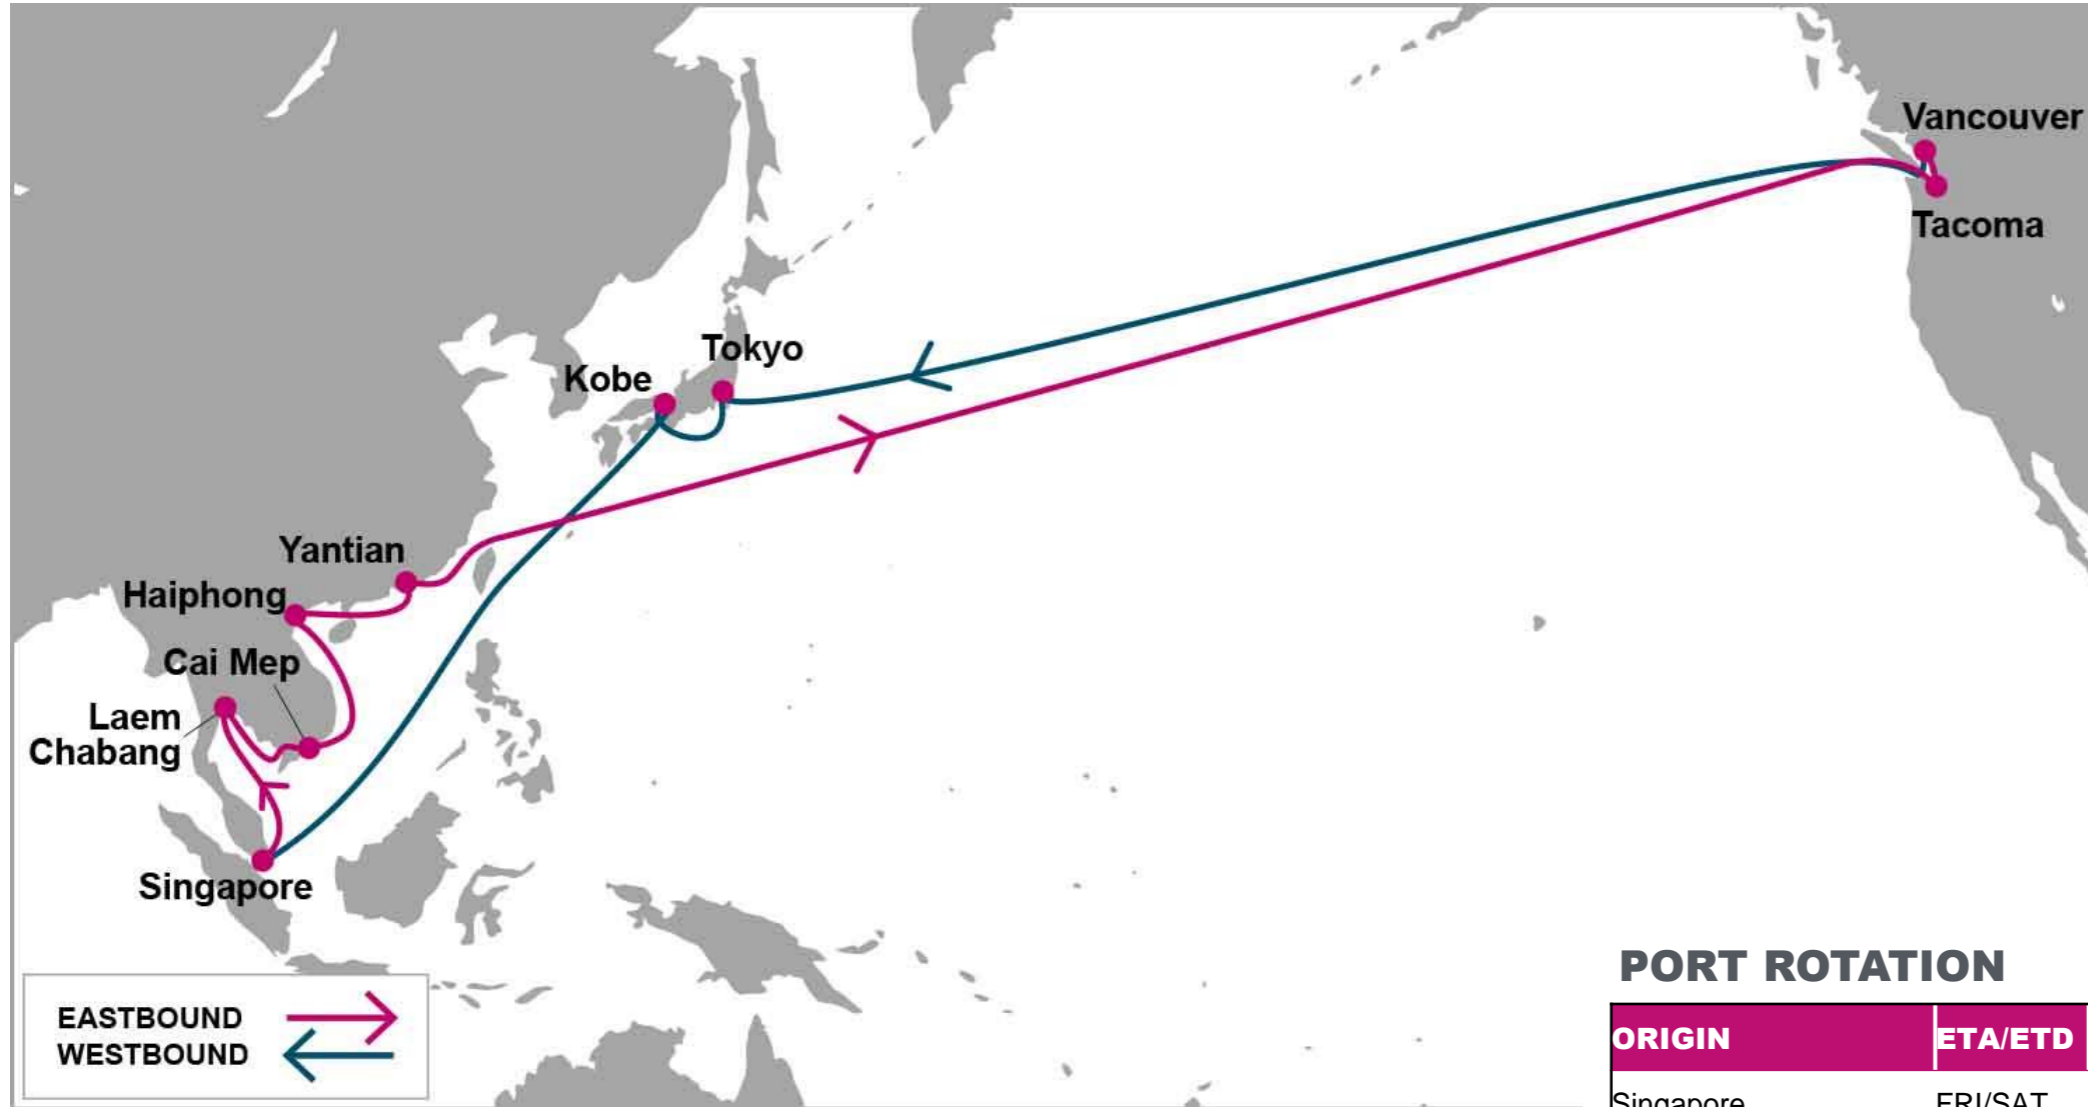

For more information, please click [here](#)

TPEB	TIW	VAN	TPWB	TYO	UKB	SIN	LCH	CMP	HPH	YTN
SIN	26	30	TIW	15	16	25	28	31	34	37
LCH	23	27	VAN	12	13	22	25	28	31	34
CMP	20	24								
HPH	17	21								
YTN	14	18								

PORT ROTATION

(Terminals are subject to change)

ORIGIN	ETA/ETD	TERMINAL
Singapore	FRI/SAT	PSA Singapore
Laem Chabang	MON/TUE	Hutchison Laem Chabang Terminal (HLT)
Cai Mep	THU/FRI	SP-SSA International Terminal (SSIT)
Haiphong	SUN/MON	Haiphong International Container Terminal (HICT)
Yantian	WED/THU	Yantian International Container Terminal (YICT)
Tacoma	THU/MON	Husky
Vancouver	MON/THU	GCT Deltaport
Tokyo	TUE/TUE	TBN
Kobe	WED/THU	TBN
Singapore	FRI/SAT	PSA Singapore
Turnaround days:		56

KEY TRANSIT TABLE - UNLOCODE PORT NAME & COUNTRY NAME

SIN: Singapore, Singapore | LCH: Laem Chabang, Thailand | CMP: Cai Mep, Vietnam | YTN: Yantian, China | TYO: Tokyo, Japan | UKB: Kobe, Japan | TIW: Tacoma, USA | VAN: Vancouver, Canada

NOTE: Transit times and port rotation are as of now and subject to change