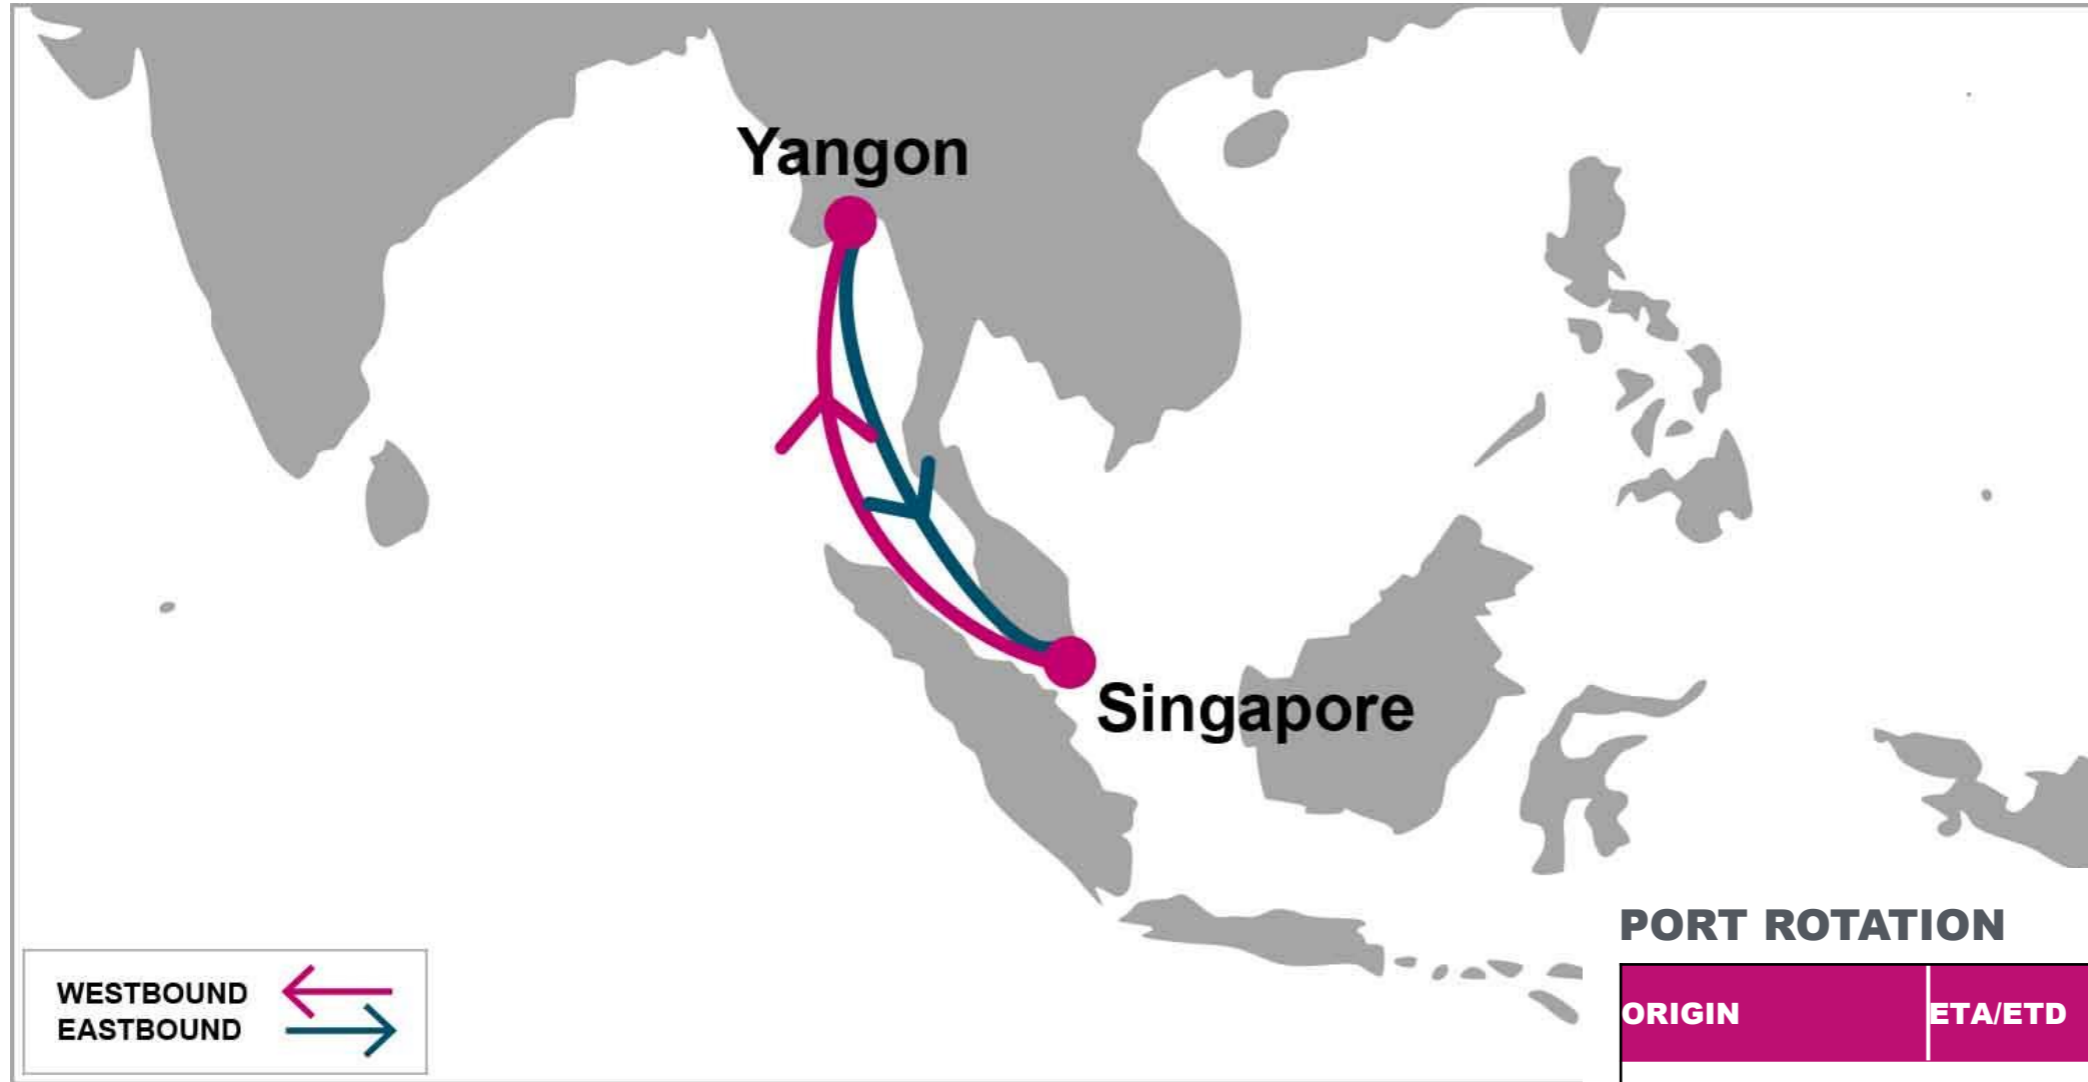

For more information, please click [here](#)

PORT ROTATION

(Terminals are subject to change)

ORIGIN	ETA/ETD	TERMINAL
Singapore	THU/FRI	PSA
Yangon	TUE/THU	Myanmar Industrial Port
Singapore	MON/TUE	PSA
Turnaround days: 11		

W/B	RGN	E/B	SIN
SIN	4	RGN	4

KEY TRANSIT TABLE - UNLOCODE PORT NAME & COUNTRY NAME

RGN: Yangon, Myanmar | **SIN:** Singapore, Singapore

NOTE: Transit times and port rotation are as of now and subject to change