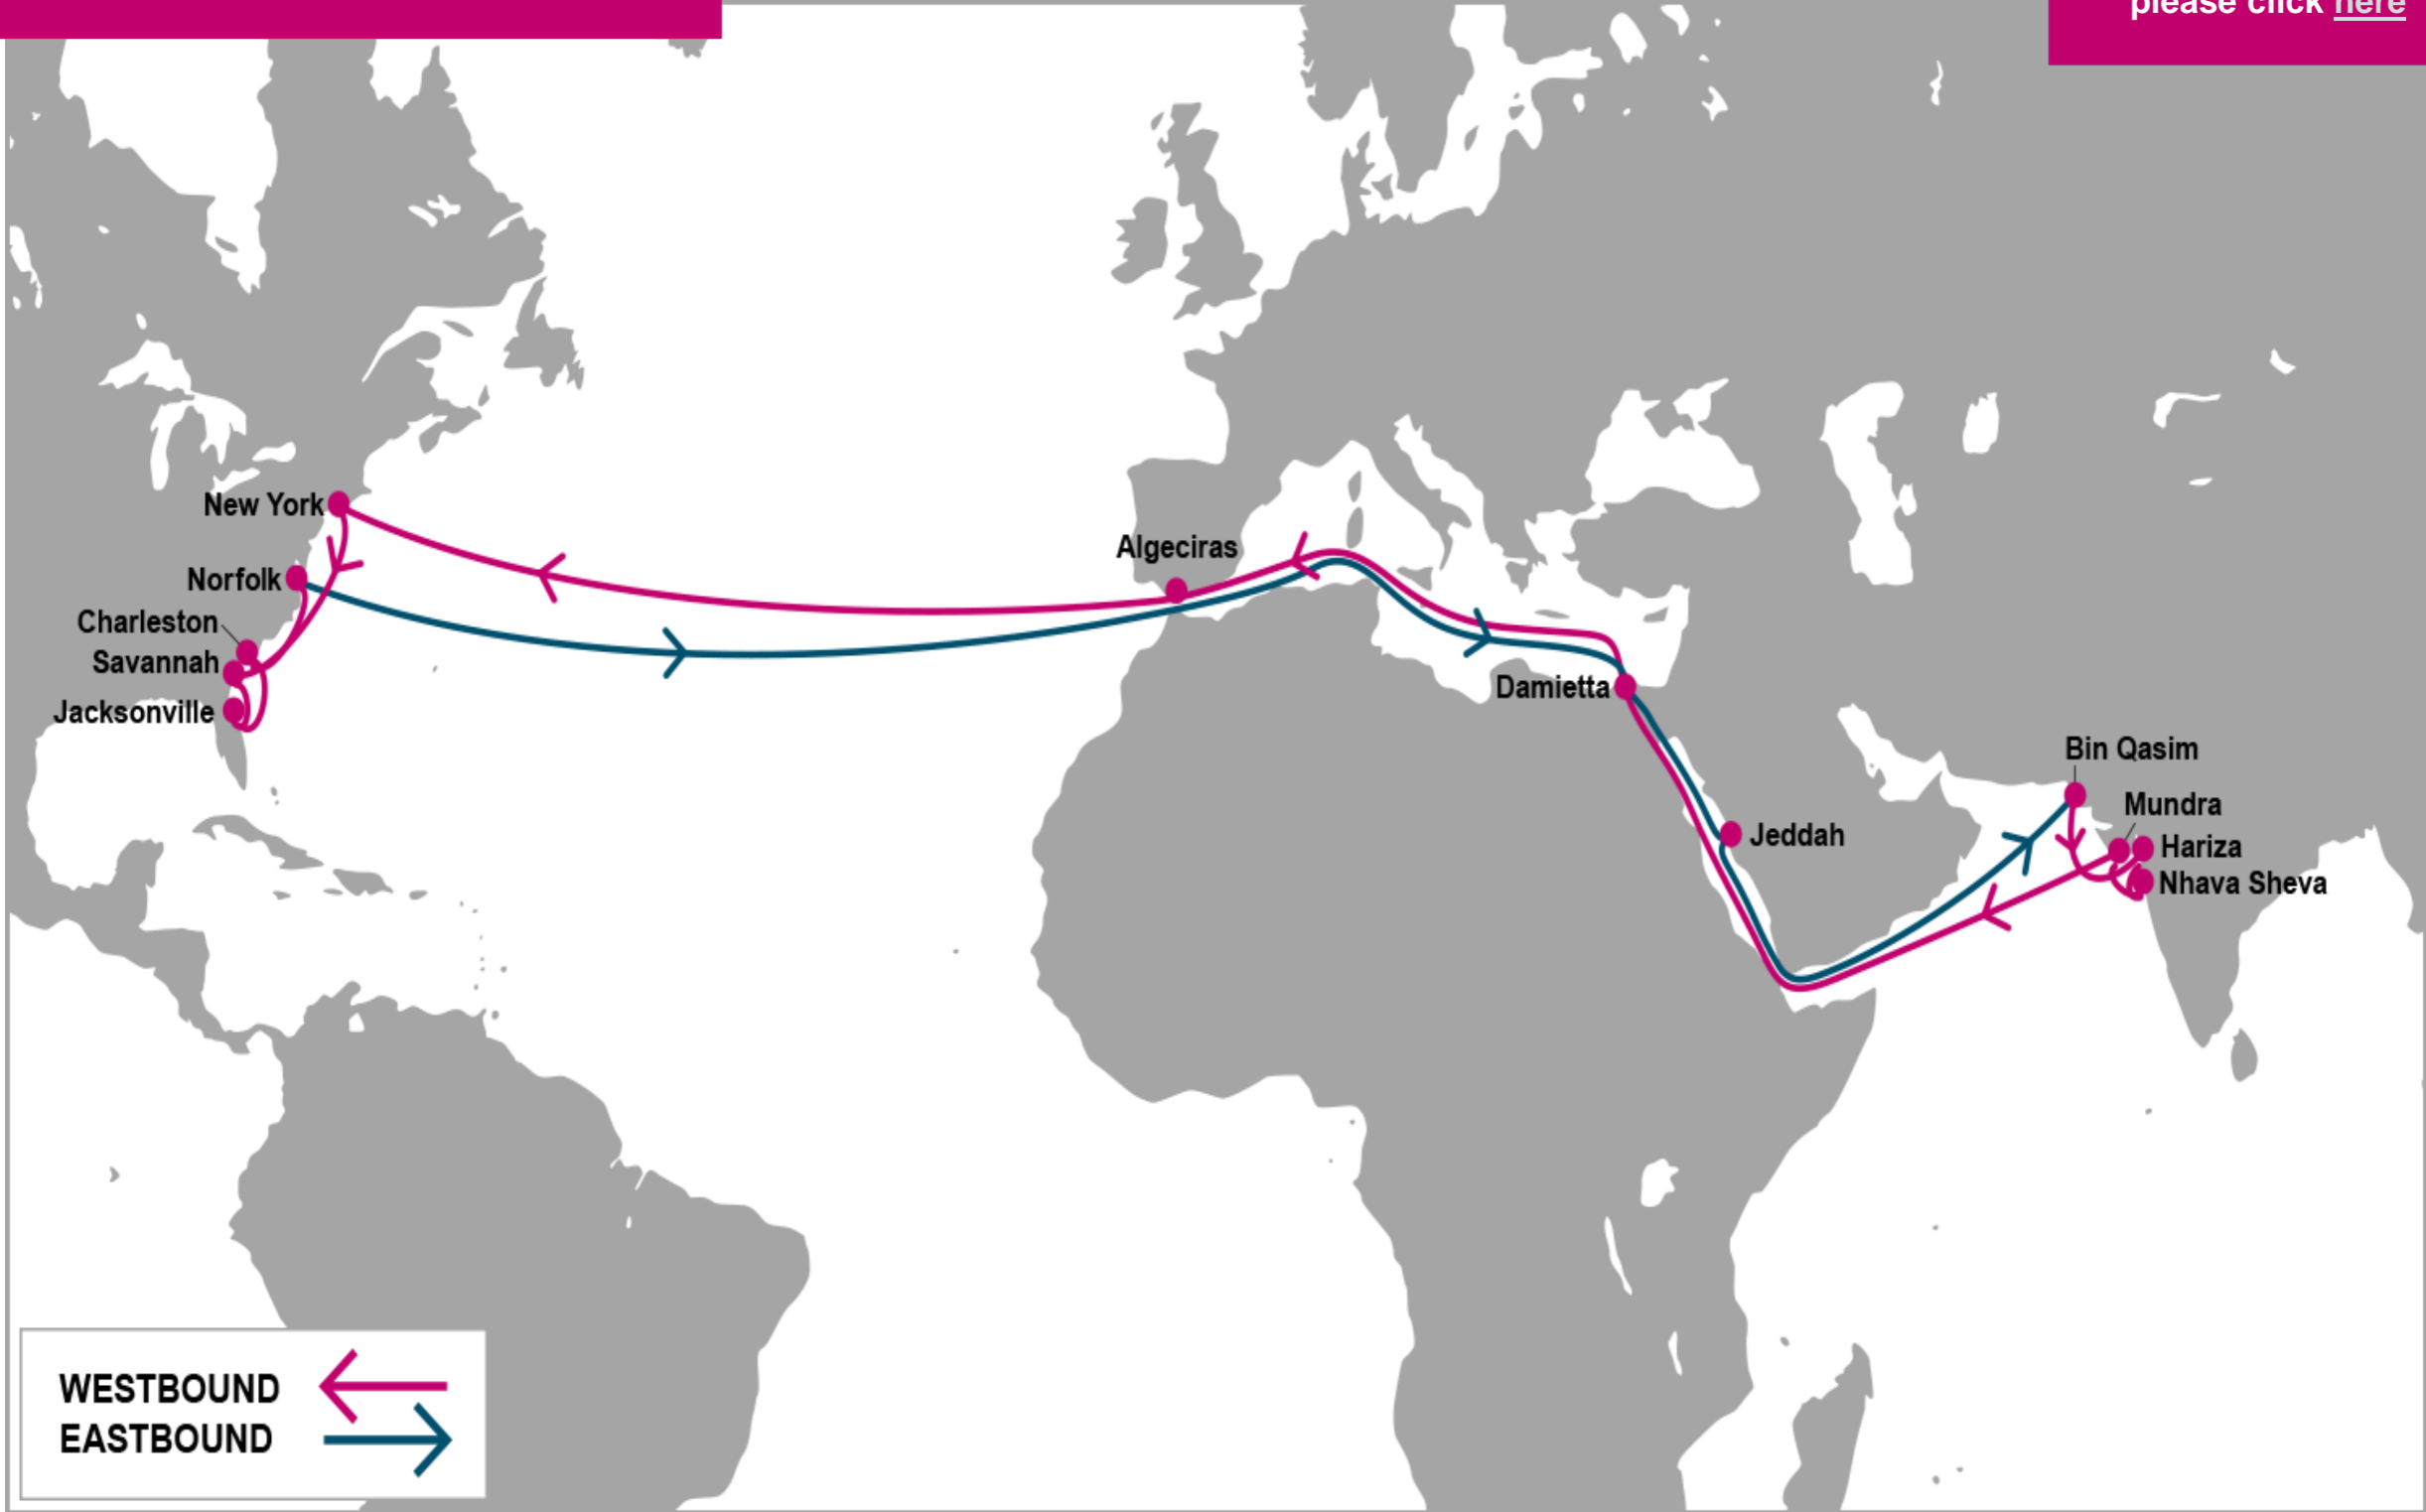

**Note: Only with effect from May 2024**

For more information, please click [here](#)

**KEY TRANSIT TABLE - UNLOCODE PORT NAME & COUNTRY NAME**

**BQM:** Bin Qasim, Pakistan | **HZA:** Hazira, India | **NSA:** Nhava Sheva, India | **MUN:** Mundra, India | **DAM:** Damietta Egypt | **NYC:** New York, USA | **ORF:** Norfolk, USA | **ALG:** Algeciras, Spain | **JAX:** Jacksonville, USA | **SAV:** Savannah, USA | **CHS:** Charleston, USA | **JED:** Jeddah, Saudi Arabia

NOTE: Transit times and port rotation are as of now and subject to change